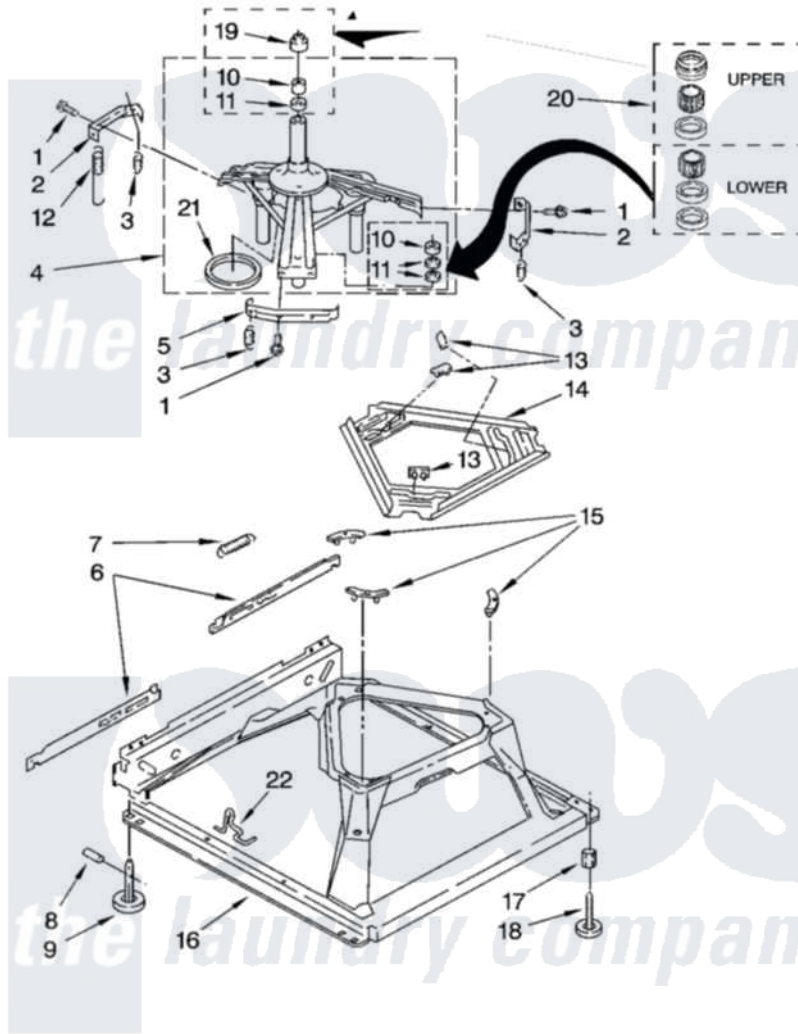

# Whirlpool 7MWT99920VW0 05 - MACHINE BASE PARTS

## MACHINE BASE PARTS

For Model: 7MWT99920VW0  
(White/Grey)

8

W10236667

Whirlpool [Residential Whirlpool 7MWT99920VW0 Washer Parts](#) Parts Diagram 05 - MACHINE BASE PARTS  
Click on the part number to view part

Item	Original Part Number	Replaced By	Status	Part Description
1	<a href="#">3400076</a>			Screw, Bracket Mounting
2	<a href="#">64067</a>			Bracket, Spring Outer
3	<a href="#">63907</a>			Spring, Suspension
4	8575214	<a href="#">280184</a>		Support
5	<a href="#">64065</a>			Bracket, Spring Outer
6	<a href="#">63466</a>			Link, Leveling Mechanism
7	62597	<a href="#">8316845</a>		Spring
8	<a href="#">62837</a>			Pin, Knurled
9	62596	<a href="#">285244</a>		Feet-Leveling
10	<a href="#">8546455</a>			Bearing, Centerpost
11	357409	<a href="#">359449</a>		Seal, Agitator Shaft
12	388492	<a href="#">W10250667</a>		Spring, Counterweight
13	62568	<a href="#">285219</a>		Pad
14	<a href="#">3946509</a>			Plate, Suspension
15	3363660	<a href="#">285744</a>		Pad
16	3946512	<a href="#">285771</a>		Base

17	<a href="#">3359452</a>	Nut, Lock
18	<a href="#">W10001130</a>	Foot, Leveling
19	<a href="#">8577376</a>	Seal, Centerpost
20	<a href="#">285203</a>	Centerpost Bearing Kit
21	<a href="#">63134</a>	Ring, Sound Deadening
22	<a href="#">W10145155</a>	Retainer, Suspension Spring