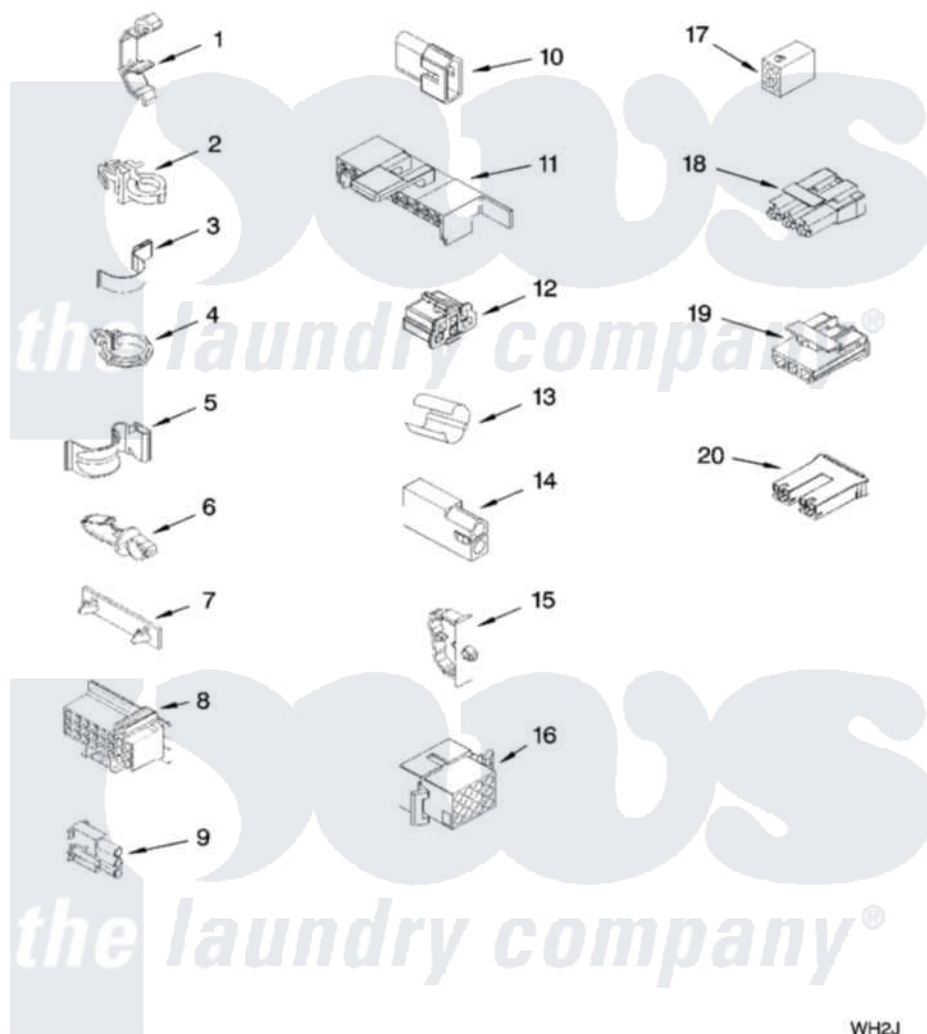

# Whirlpool 7MWT99920VW0 06 - WIRING HARNESS PARTS

## WIRING HARNESS PARTS

For Model: 7MWT99920VW0  
(White/Grey)

W10236667

9

WH2J

Whirlpool [Residential Whirlpool 7MWT99920VW0 Washer Parts](#) Parts Diagram 06 - WIRING HARNESS PARTS  
Click on the part number to view part

Item	Original Part Number	Replaced By	Status	Part Description
1	<a href="#">3349557</a>			Retainer, Harness
2	388498		Not Available	Clip, Harness
3	3347812	<a href="#">8528351</a>		Clip
4	3352501	<a href="#">8559320</a>		Restraint, Hose
5	<a href="#">90016</a>			Clip, Pressure Switch Hose
6	3390496	<a href="#">8281256</a>		Clip, Harness
7	<a href="#">389379</a>			Retainer, Side To Feature Panel
8	<a href="#">3948614</a>			Disconnect Block
"	<a href="#">352089</a>			Timer, Block Disconnect
9	<a href="#">62889</a>			Receptacle, Terminal
10	<a href="#">353424</a>			Plug, Terminal
11	<a href="#">62505</a>			Block, Disconnect
12	<a href="#">3347243</a>			Block, Disconnect
13	<a href="#">63523</a>			Harness, Protector
14	<a href="#">717252</a>			Receptacle, Terminal
15	<a href="#">3352944</a>			Clip, Harness

16	3390423		Not Available	Block, Disconnect (12-Way) (Timer) (Use Term. 94613)
17	3347730		Not Available	Receptacle, (6-Way) (Use Term. 94613)
18	3948617	<a href="#">2172937</a>		Connector
19	<a href="#">3360056</a>			Connector
20	<a href="#">3354925</a>			Block, Connector
"	<a href="#">3354926</a>			Block, Connector