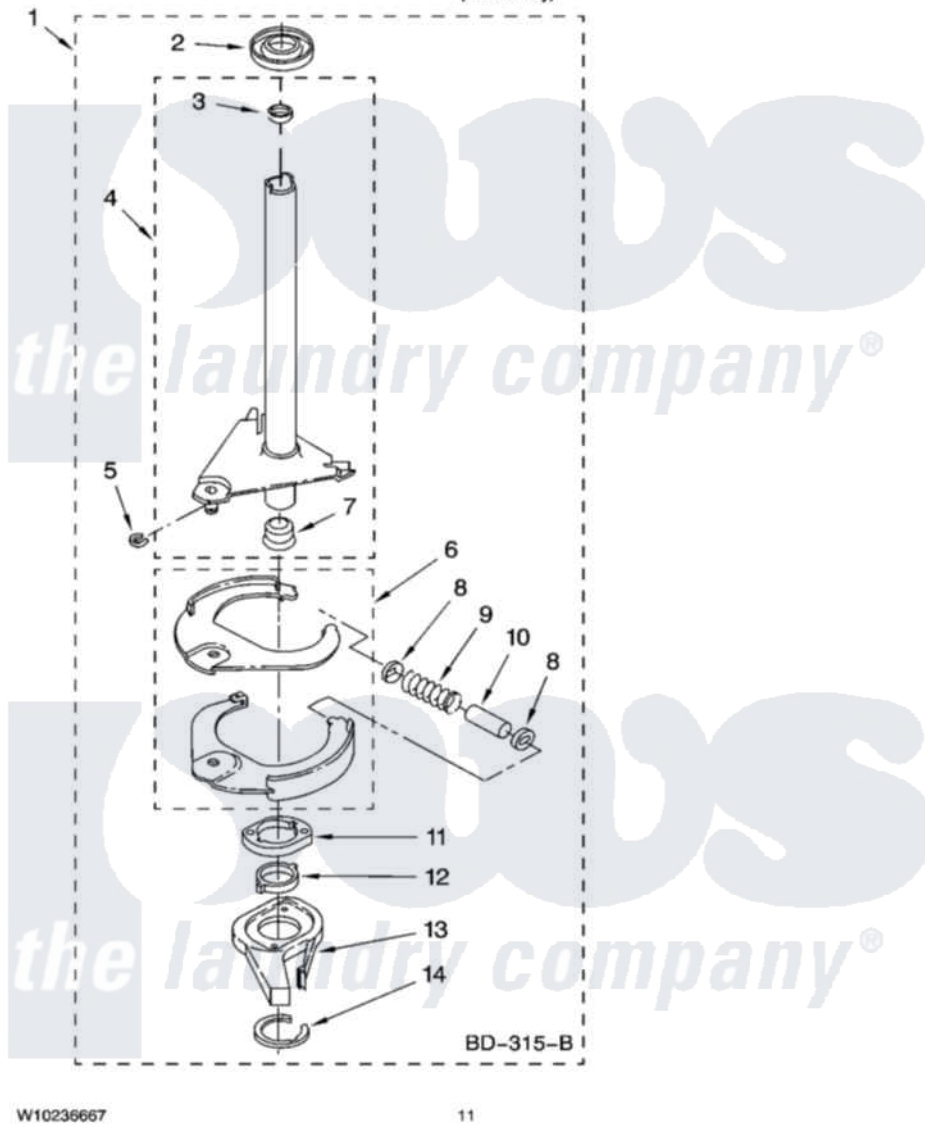

Whirlpool 7MWT99920VW0 07 - BRAKE AND DRIVE TUBE PARTS

BRAKE AND DRIVE TUBE PARTS

For Model: 7MWT99920VW0
(White/Grey)

W10236667

11

Whirlpool Residential Whirlpool 7MWT99920VW0 Washer Parts Parts Diagram 07 - BRAKE AND DRIVE TUBE PARTS

[Click on the part number to view part](#)

Item	Original Part Number	Replaced By	Status	Part Description
1	388952	285792		Basketdrive
2	62658			Ring, Thrust
3	356427			Seal, Spin Pinion
4	64027	64208		Tube-Spin
5	64035	W10083190		Ring, Retaining
6	64232	285438		Shoe-Brake
7	62703	8546462		"T" Bearing, Spin Tube
8	3353956	285658		Sleeve
9	387806		Not Available	Spring, Brake
10	3355360	285658		Sleeve
11	661516	8546461		Cam, Brake Release
12	63022			Sleeve, Cam
13	64194	285790		Lining
14	90368	W10083200		Ring, Retaining
	BLANK		Not Available	Following Parts Not Illustrated
"	285208			Lubricant