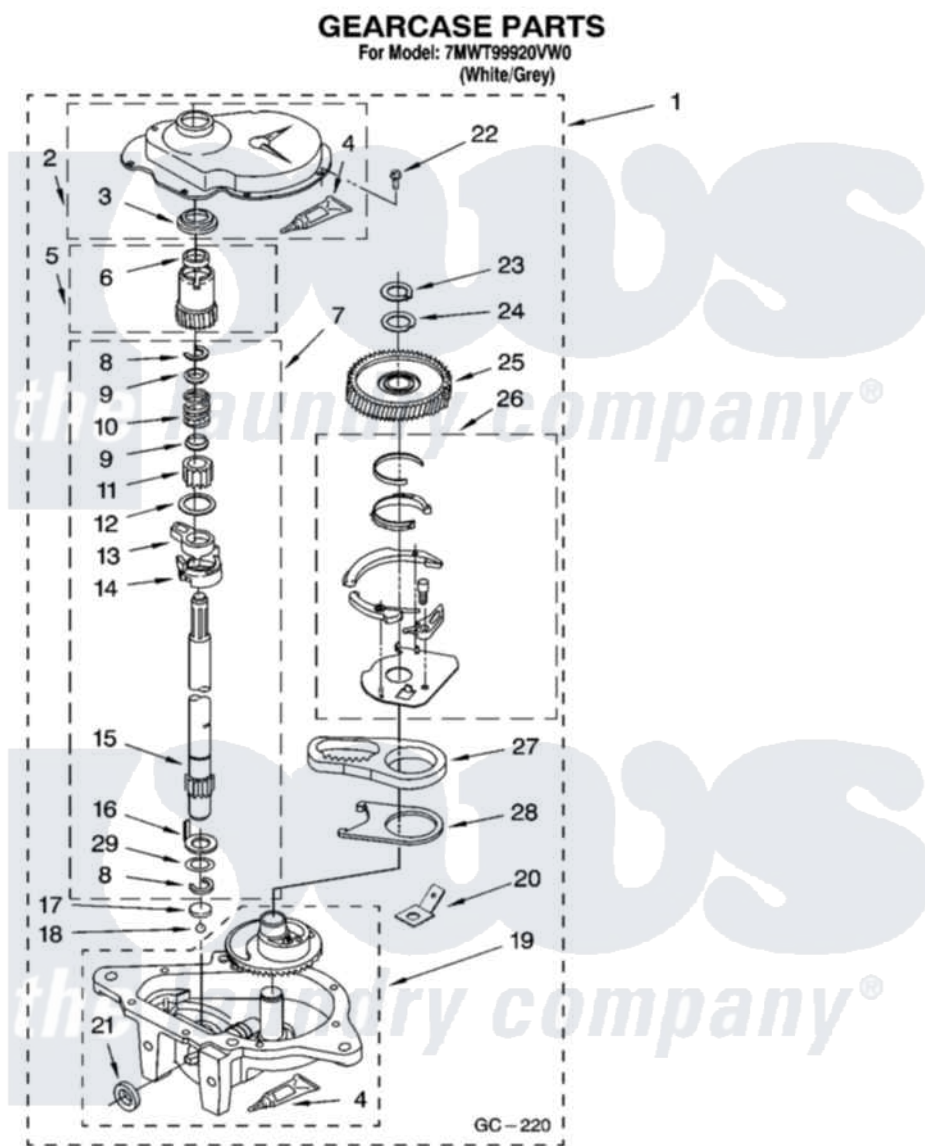

**Whirlpool 7MWT99920VW0 08 - GEARCASE PARTS, OPTIONAL PARTS
(NOT INCLUDED)**

12

W10236667

Whirlpool Residential Whirlpool 7MWT99920VW0 Washer Parts Parts Diagram 08 - GEARCASE PARTS, OPTIONAL PARTS (NOT INCLUDED)

Click on the part number to view part

Item	Original Part Number	Replaced By	Status	Part Description
1	8532118	3360629		Gearcase
2	285202			Cover, Gearcase
3	3349985			Seal, Gearcase Cover
4	285195			Sealer Sealer, Gasket
5	63320	285362		Gear and Pinion
6	356427			Seal, Spin Pinion
7	389387			Shaft, Agitator
8	90369		Not Available	Ring, Retaining (2)
9	62677			Retainer, Spring
10	62676			Spring, Agitator
11	63273	285509		Shaft, Agitator
12	62619			Washer, Agitator Gear
13	62580	285206		Cam-Agitator
14	62581	285206		Cam-Agitator
15	285509			Shaft, Agitator

16	62618		Washer, Cam Thrust
17	16018	285205	Bearing
18	85529	285205	Bearing
19	389230	285515	Gearcase
20	3949116	Not Available	BLOCK TAB, TERMINAL
21	285352		Seal Kit, Thrust Plug
22	3351614		Screw, Gearcase Cover Mounting
23	3362552	285765	Ring-Retrn
24	285735	285766	Washer Kit, Thrust
25	62570	285362	Gear and Pinon
26	388253	999516	Shelf-Glas
27	3349296	8546456	Rack, Connecting
28	62621		Actuator, Shift
29	388815		Washer, Intermediate 1 3976263 Miscellaneous Parts Bag 2 3976300 Washer, Inlet Hose 3 3366913 Clamp, Hose
	72017		Paint, Touch-Up
"	350938		Paint, Pressurized Spray B
"	350930		Paint, Pressurized Spray B
"	799344		Paint, Touch-Up)
"	BLANK	Not Available	OIL
"	350572		Oil
"	BLANK	Not Available	LUBRICANT
"	285208		Lubricant
"	BLANK	Not Available	SEALER
"	285195		Sealer Sealer, Gasket
"	BLANK	Not Available	ACCESSORY PARTS
"	367031		Water System Parts
"	280129	280129A	Break-Sphn
"	280130	280130A	Adapter
"	280131	40922	Hose