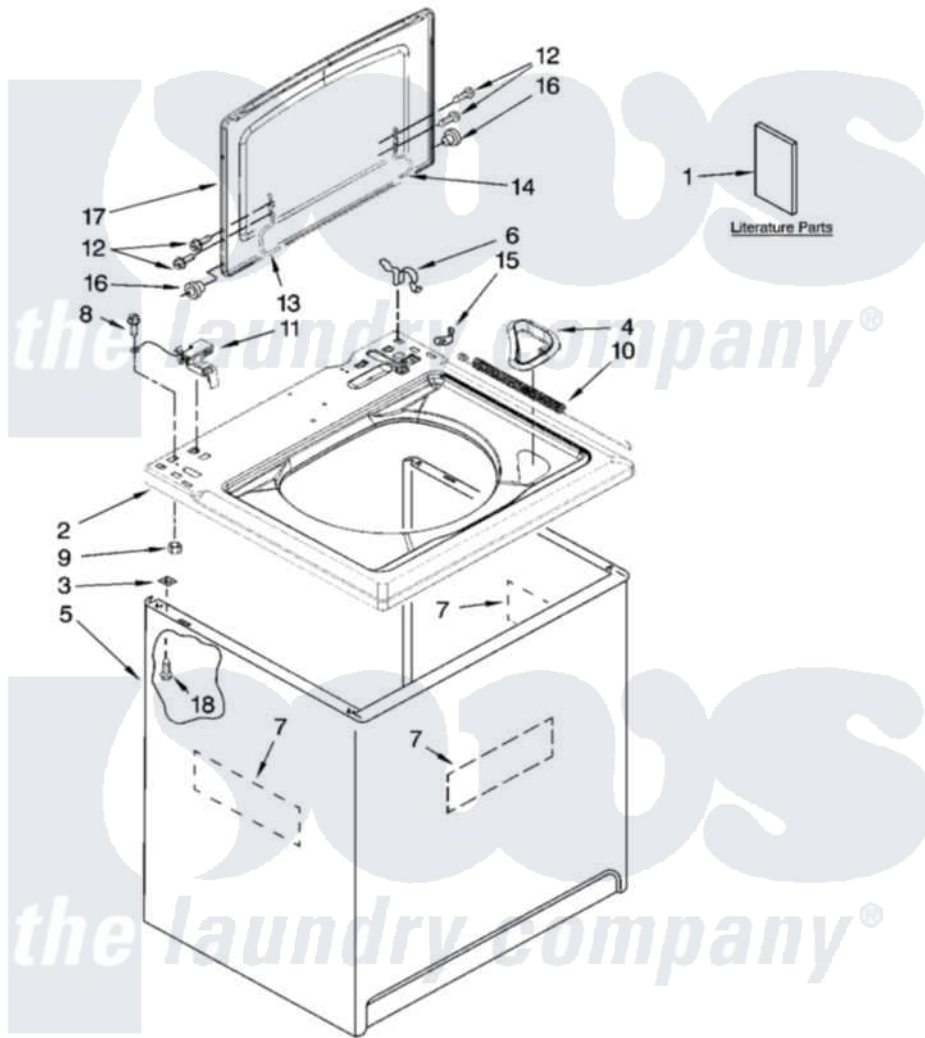

# Whirlpool 7MWT99940VH0 01 - TOP AND CABINET PARTS

## TOP AND CABINET PARTS

For Models: 7MWT99940VW0, 7MWT99940VH0  
(White) (Red)

AUTOMATIC  
WASHER

10-08 Litho in U.S.A. (drd) (psw)

1

Part No. W10236666 Rev. A

Whirlpool [Residential Whirlpool 7MWT99940VH0 Washer Parts](#) Parts Diagram 01 - TOP AND CABINET PARTS  
Click on the part number to view part

Item	Original Part Number	Replaced By	Status	Part Description
1	W10213646		Not Available	Installation Instructions
"	W10213638		Not Available	Use & Care Guide
"	W10213648		Not Available	Feature Sheet
"	W10216203		Not Available	Energy Guide
"	W10213426		Not Available	Wiring Diagram
2	<a href="#">W10203530</a>			Top
"	<a href="#">W10212420</a>			Top
3	62750			Spacer, Cabinet To Top (4)
4	<a href="#">W10192089</a>			Dispenser, Bleach
5	<a href="#">63424</a>			Cabinet
"	<a href="#">W10205707</a>			Cabinet
6	<a href="#">62780</a>			Clip, Top And Cabinet And Rear Panel
7	<a href="#">W10177046</a>			Cabinet - Damper, Sound
8	<a href="#">3351614</a>			Screw, Gearcase Cover Mounting
9	8533959	<a href="#">680762</a>		Nut

10	<a href="#">W10208782</a>	Spring-Extension, Glass Lid	
11	<a href="#">8318084</a>	Switch, Lid	
12	<a href="#">W10119828</a>	Screw, Lid Hinge Mounting	
13	8559336	<a href="#">W10225136</a>	Hinge 7 Pad Assembly
14	<a href="#">W10202542</a>	Hinge, Lid	
15	<a href="#">3350828</a>	Clip-Cylinder Retainer	
16	<a href="#">8319539</a>	Bearing, Lid Hinge	
17	<a href="#">W10164516</a>	Lid Assembly	
"	<a href="#">W10212192</a>	Lid Assembly	
18	<a href="#">3390631</a>	Screw, 10-16 X 3/8	