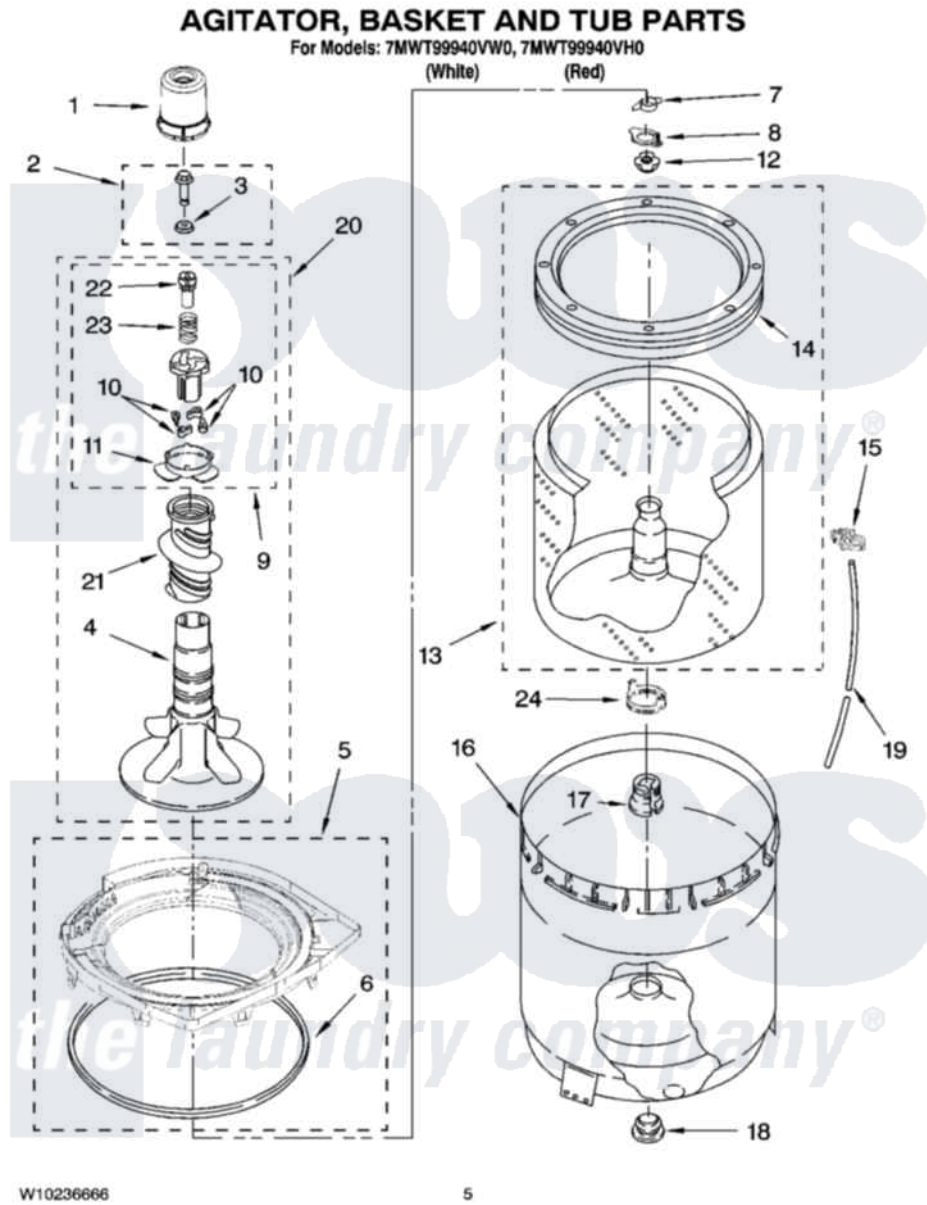

Whirlpool 7MWT99940VH0 03 - AGITATOR, BASKET AND TUB PARTS

Whirlpool Residential Whirlpool 7MWT99940VH0 Washer Parts Parts Diagram 03 - AGITATOR, BASKET AND TUB PARTS

Click on the part number to view part

Item	Original Part Number	Replaced By	Status	Part Description
1	8528278			Dispenser, Fabric Softener
2	358237			Screw And Washer
3	3949550			Washer
4	3947517			Agitator
5	W10167984			Tub Ring And Gasket
6	3359585	3976308		Gasket, Tub Ring
7	3354845			Clip, Agitator
8	8543666			Washer, Agitator
9	8537433			Cam, Driven
10	3366877	80040		Dog-Agitator
11	8055141			Bearing-Driven Cam
12	W10116602			Nut, Spanner
13	W10006327			Basket And Balance Ring
14	W10006326			Balance Ring
15	2219077			Clip, Pressure Switch Hose
16	63849			Strain Relief, Power Cord

17	389140	Tub Block, Basket Drive
18	383727	Gasket, Centerpodt
19	W10211144	353244 Hose, Pressure Switch
20	8538246	Agitator
21	3946996	Auger, Agitator
22	8533540	Retainer, Spring
23	3946997	Spring, Compression
24	8577198	Filter, Lint