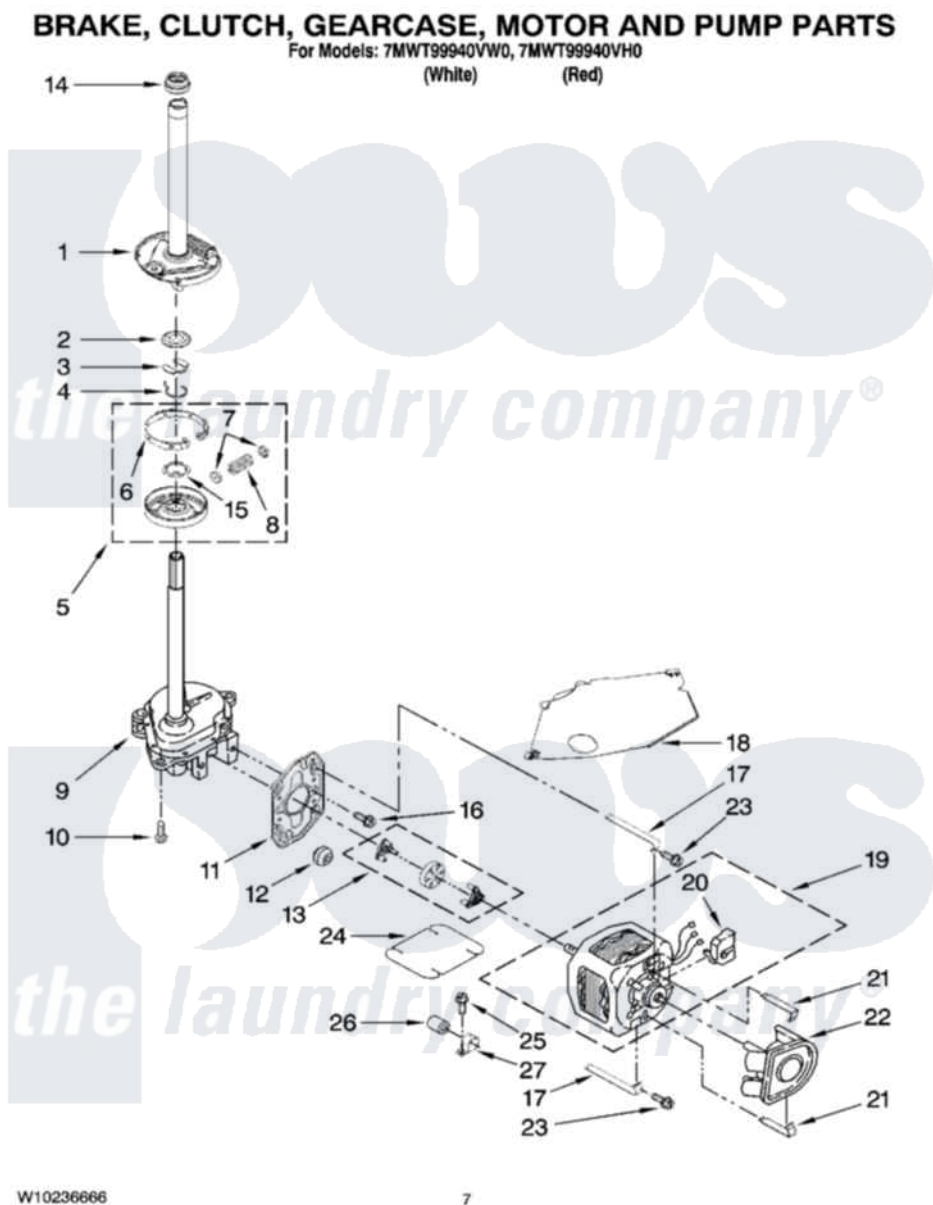

# Whirlpool 7MWT99940VH0 04 - BRAKE, CLUTCH, GEARCASE, MOTOR AND PUMP PARTS

Whirlpool [Residential Whirlpool 7MWT99940VH0 Washer Parts](#) Parts Diagram 04 - BRAKE, CLUTCH, GEARCASE, MOTOR AND PUMP PARTS  
Click on the part number to view part

Item	Original Part Number	Replaced By	Status	Part Description
1	388952	<a href="#">285792</a>		Basketdrive
2	<a href="#">63292</a>			Washer, Spin Tube Thrust
3	62697	<a href="#">W10080230</a>		Ring, Spin Tube Support
4	63283	<a href="#">285353</a>		Ring
5	3951311	<a href="#">285785</a>		Clutch
6	3951308	<a href="#">285790</a>		Lining
7	<a href="#">62646</a>			Cap, Clutch Spring
8	<a href="#">3946792</a>			Spring And Damper Assembly
9	8532118	<a href="#">3360629</a>		Gearcase
10	3357334	<a href="#">3400516</a>		Screw Anti-Rattle
11	<a href="#">62611</a>			Plate, Motor Mount To Gearcase
12	<a href="#">62691</a>			Grommet, Motor
13	3364003	<a href="#">285753A</a>		Coupling
14	<a href="#">8577374</a>			Seal, Centerpost

15	<a href="#">3355454</a>		Clip, Main Drive
16	<a href="#">3400516</a>		Screw Anti-Rattle
17	<a href="#">W10086010</a>		Retainer, Motor
18	<a href="#">3362089</a>		Shield, Tub To Motor
19	<a href="#">661600</a>		Motor, Main Drive
20	62850	<a href="#">8529896</a>	Switch, Main Drive Motor
21	<a href="#">8546127</a>		Retainer, Pump
22	<a href="#">3363394</a>		Pump
23	3387485	<a href="#">273556</a>	Screw, 10-16 X 5/8
24	<a href="#">8316060</a>		Shield, Tub To Motor
25	62863	<a href="#">3390631</a>	Screw, 10-16 X 3/8
26	<a href="#">8572717</a>		Capacitor, Motor Start
27	<a href="#">3949496</a>		Clamp, Capacitor