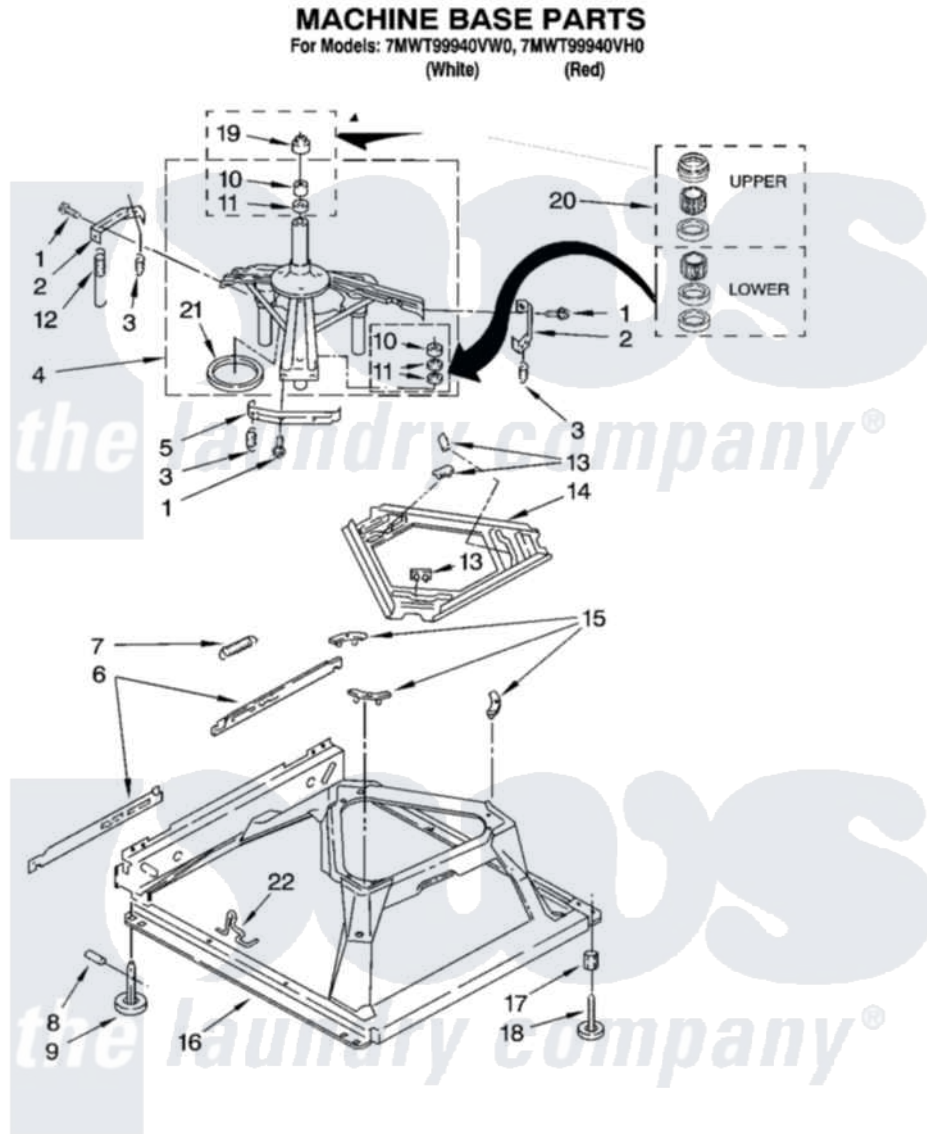

Whirlpool 7MWT99940VH0 05 - MACHINE BASE PARTS

8

W10236666

Whirlpool [Residential Whirlpool 7MWT99940VH0 Washer Parts](#) Parts Diagram 05 - MACHINE BASE PARTS
Click on the part number to view part

Item	Original Part Number	Replaced By	Status	Part Description
1	3400076			Screw, Bracket Mounting
2	64067			Bracket, Spring Outer
3	63907			Spring, Suspension
4	8575214	280184		Support
5	64065			Bracket, Spring Outer
6	63466			Link, Leveling Mechanism
7	62597	8316845		Spring
8	62837			Pin, Knurled
9	62596	285244		Feet-Leveling
10	8546455			Bearing, Centerpost
11	357409	359449		Seal, Agitator Shaft
12	388492	W10250667		Spring, Counterweight
13	62568	285219		Pad
14	3946509			Plate, Suspension
15	3363660	285744		Pad
16	3946512	285771		Base

17	3359452	Nut, Lock
18	W10001130	Foot, Leveling
19	8577376	Seal, Centerpost
20	285203	Centerpost Bearing Kit
21	63134	Ring, Sound Deadening
22	W10145155	Retainer, Suspension Spring