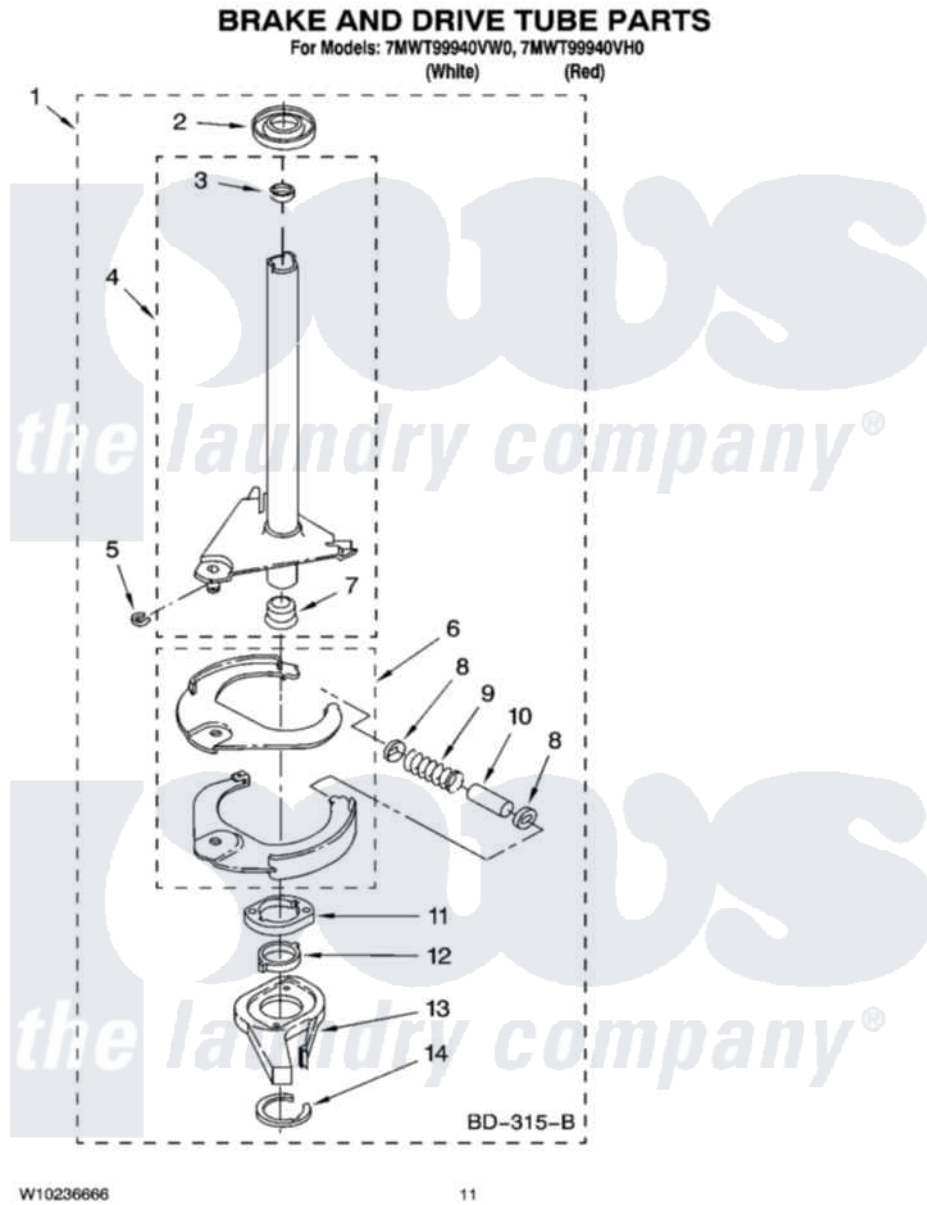

Whirlpool 7MWT99940VH0 07 - BRAKE AND DRIVE TUBE PARTS

W10236666

11

Whirlpool Residential Whirlpool 7MWT99940VH0 Washer Parts Parts Diagram 07 - BRAKE AND DRIVE TUBE PARTS
Click on the part number to view part

Item	Original Part Number	Replaced By	Status	Part Description
1	388952	285792		Basketdrive
2	62658			Ring, Thrust
3	356427			Seal, Spin Pinion
4	64027	64208		Tube-Spin
5	64035	W10083190		Ring, Retaining
6	64232	285438		Shoe-Brake
7	62703	8546462		"T" Bearing, Spin Tube
8	3353956	285658		Sleeve
9	387806		Not Available	Spring, Brake
10	3355360	285658		Sleeve
11	661516	8546461		Cam, Brake Release
12	63022			Sleeve, Cam
13	64194	285790		Lining
14	90368	W10083200		Ring, Retaining
	BLANK		Not Available	Following Parts Not Illustrated
"	285208			Lubricant