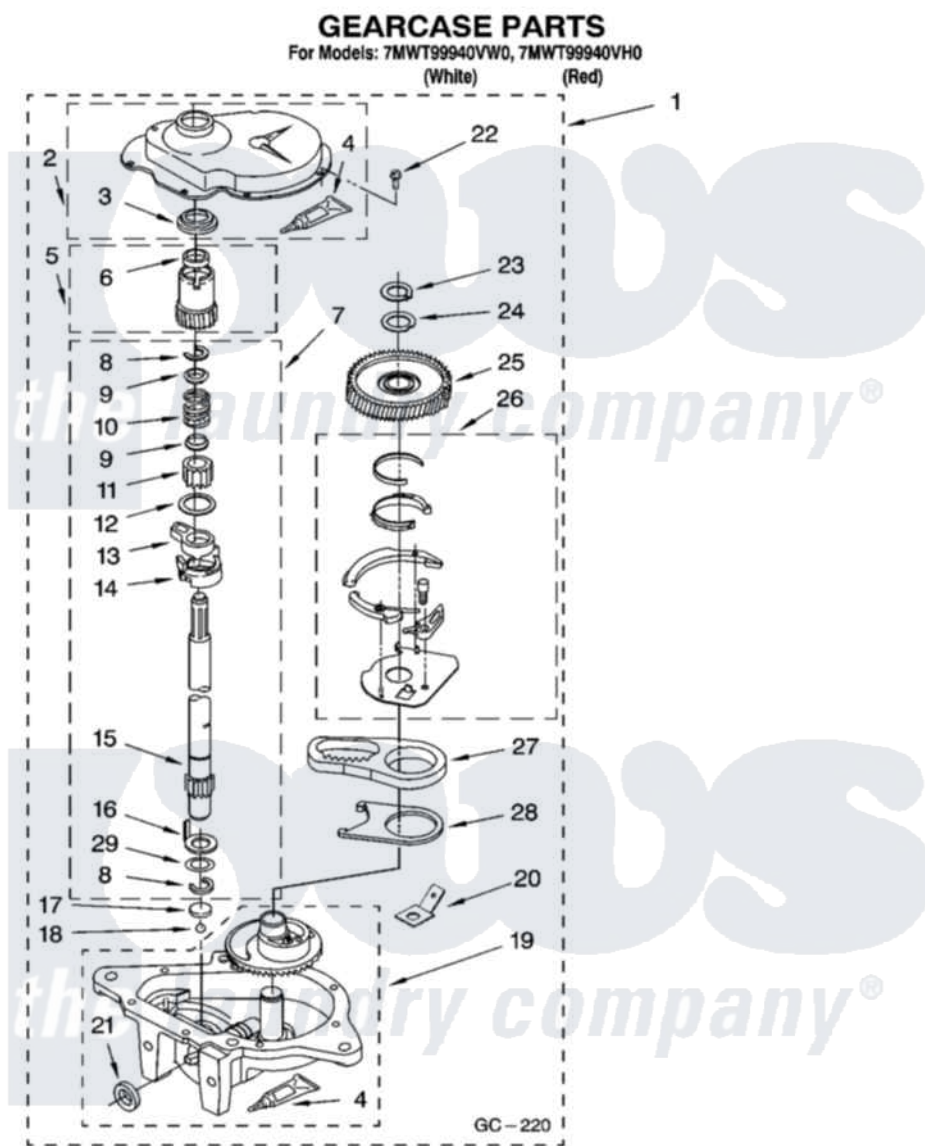

**Whirlpool 7MWT99940VH0 08 - GEARCASE PARTS, OPTIONAL PARTS
(NOT INCLUDED)**

12

W10236666

Whirlpool Residential Whirlpool 7MWT99940VH0 Washer Parts Parts Diagram 08 - GEARCASE PARTS, OPTIONAL PARTS (NOT INCLUDED)

Click on the part number to view part

Item	Original Part Number	Replaced By	Status	Part Description
1	8532118	3360629		Gearcase
2	285202			Cover, Gearcase
3	3349985			Seal, Gearcase Cover
4	285195			Sealer Sealer, Gasket
5	63320	285362		Gear and Pinion
6	356427			Seal, Spin Pinion
7	389387			Shaft, Agitator
8	90369		Not Available	Ring, Retaining (2)
9	62677			Retainer, Spring
10	62676			Spring, Agitator
11	63273	285509		Shaft, Agitator
12	62619			Washer, Agitator Gear
13	62580	285206		Cam-Agitator
14	62581	285206		Cam-Agitator
15	285509			Shaft, Agitator

16	62618		Washer, Cam Thrust
17	16018	285205	Bearing
18	85529	285205	Bearing
19	389230	285515	Gearcase
20	3949116	Not Available	BLOCK TAB, TERMINAL
21	285352		Seal Kit, Thrust Plug
22	3351614		Screw, Gearcase Cover Mounting
23	3362552	285765	Ring-Retrn
24	285735	285766	Washer Kit, Thrust
25	62570	285362	Gear and Pinon
26	388253	999516	Shelf-Glas
27	3349296	8546456	Rack, Connecting
28	62621		Actuator, Shift
29	388815		Washer, Intermediate 1 3976263 Miscellaneous Parts Bag 2 3976300 Washer, Inlet Hose 3 3366913 Clamp, Hose
	72017		Paint, Touch-Up
"	W10218247		Paint, Pressurized Spray
"	350938		Paint, Pressurized Spray B
"	350930		Paint, Pressurized Spray B
"	799344		Paint, Touch-Up)
"	BLANK	Not Available	OIL
"	350572		Oil
"	BLANK	Not Available	LUBRICANT
"	285208		Lubricant
"	BLANK	Not Available	SEALER
"	285195		Sealer Sealer, Gasket
"	BLANK	Not Available	ACCESSORY PARTS
"	367031		Water System Parts
"	280129	280129A	Break-Sphn
"	280130	280130A	Adapter
"	280131	40922	Hose