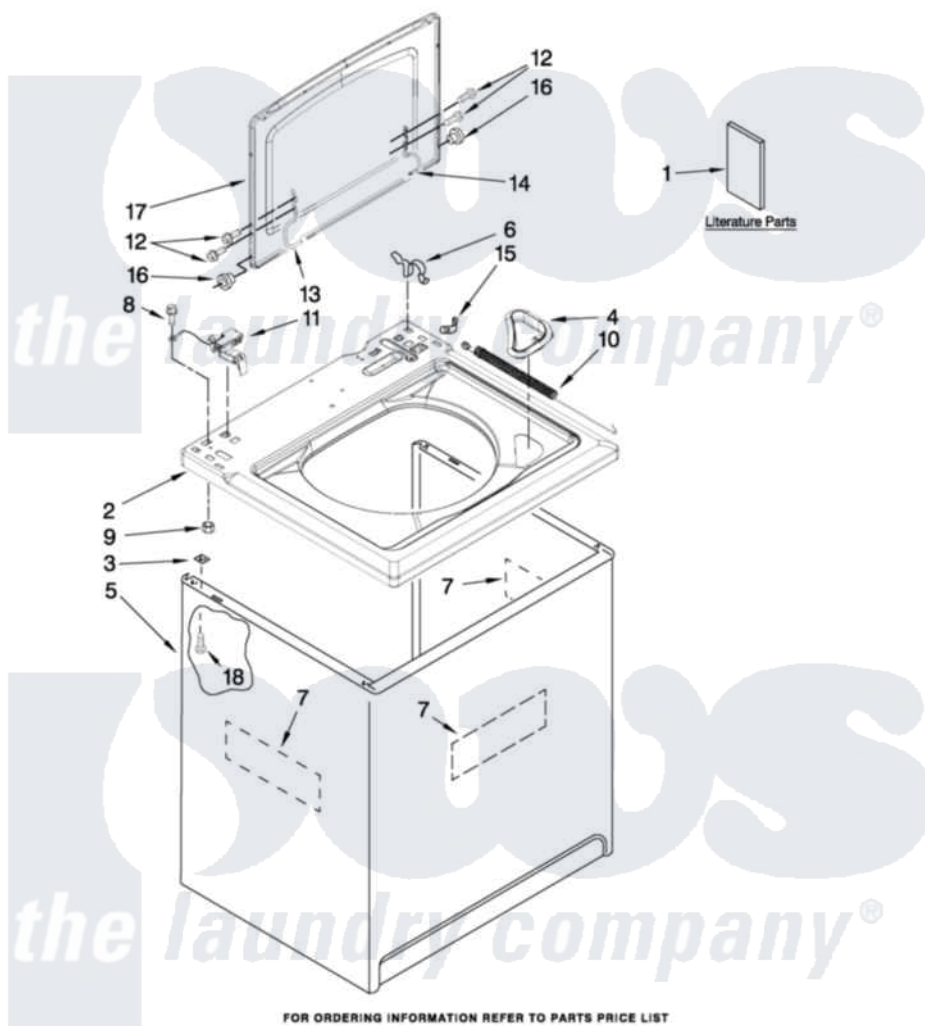

Whirlpool 7MWT99940VH1 01 - TOP AND CABINET PARTS

TOP AND CABINET PARTS

For Models: 7MWT99940VW1, 7MWT99940VH1
(White) (Red)

AUTOMATIC
WASHER

FOR ORDERING INFORMATION REFER TO PARTS PRICE LIST

10-09 Litho in U.S.A. (MP)(bay)

1

Part No. W10296224 Rev. A

Whirlpool [Residential Whirlpool 7MWT99940VH1 Washer Parts](#) Parts Diagram 01 - TOP AND CABINET PARTS

[Click on the part number to view part](#)

Item	Original Part Number	Replaced By	Status	Part Description
1	W10155455		Not Available	Installation Instructions
"	W10213638		Not Available	Use & Care Guide
"	W10213648		Not Available	Feature Sheet
"	W10216203		Not Available	Energy Guide
"	W10213426		Not Available	Wiring Diagram
2	W10203530			Top
"	W10212420			Top
3	62750			Spacer, Cabinet To Top (4)
4	W10192089			Dispenser, Bleach
5	63424			Cabinet
"	W10205707			Cabinet
6	62780			Clip, Top And Cabinet And Rear Panel
7	W10177046			Cabinet - Damper, Sound
8	3351614			Screw, Gearcase Cover Mounting
9	8533959	680762		Nut

10	W10208782	Spring-Extension, Glass Lid	
11	8318084	Switch, Lid	
12	W10119828	Screw, Lid Hinge Mounting	
13	8559336	W10225136	Hinge 7 Pad Assembly
14	W10202542	Hinge, Lid	
15	3350828	Clip-Cylinder Retainer	
16	8319539	Bearing, Lid Hinge	
17	W10164516	Lid Assembly	
"	W10212192	Lid Assembly	
18	3390631	Screw, 10-16 X 3/8	