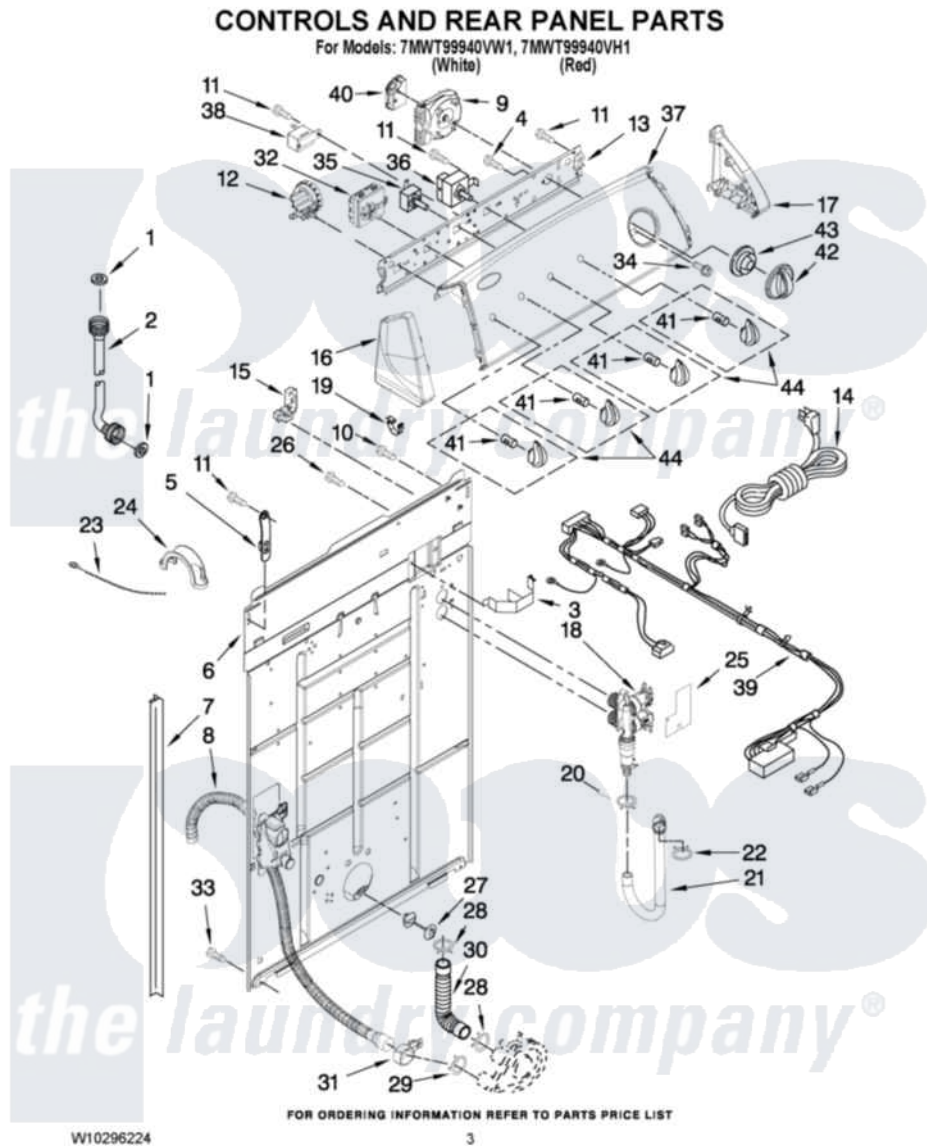

# Whirlpool 7MWT99940VH1 02 - CONTROLS AND REAR PANEL PARTS

Whirlpool Residential Whirlpool 7MWT99940VH1 Washer Parts Parts Diagram 02 - CONTROLS AND REAR PANEL PARTS

Click on the part number to view part

Item	Original Part Number	Replaced By	Status	Part Description
1	3976300	<a href="#">16123</a>		Washer Inlet-Hose Miscellaneous Parts Must be Ordered Separately.
2	W10194210	<a href="#">89503</a>		Hose-Inlet
"	W10196191	<a href="#">89503</a>		Hose-Inlet
3	<a href="#">8055003</a>			Clip, Harness And Pressure Switch
4	<a href="#">3400073</a>			Screw, Ground
5	<a href="#">8568314</a>			Strap, Console
6	<a href="#">W10194451</a>			Panel, Rear
7	<a href="#">62747</a>			Pad, Rear Panel
8	<a href="#">W10189267</a>			Drain Hose Assembly
9	<a href="#">8577787</a>			Timer, Control
10	<a href="#">3351614</a>			Screw, Gearcase Cover Mounting
11	<a href="#">90767</a>			Screw, 8A X 3/8 HeX Washer Head Tapping
12	W10177243	<a href="#">W10339331</a>		Switch-WL