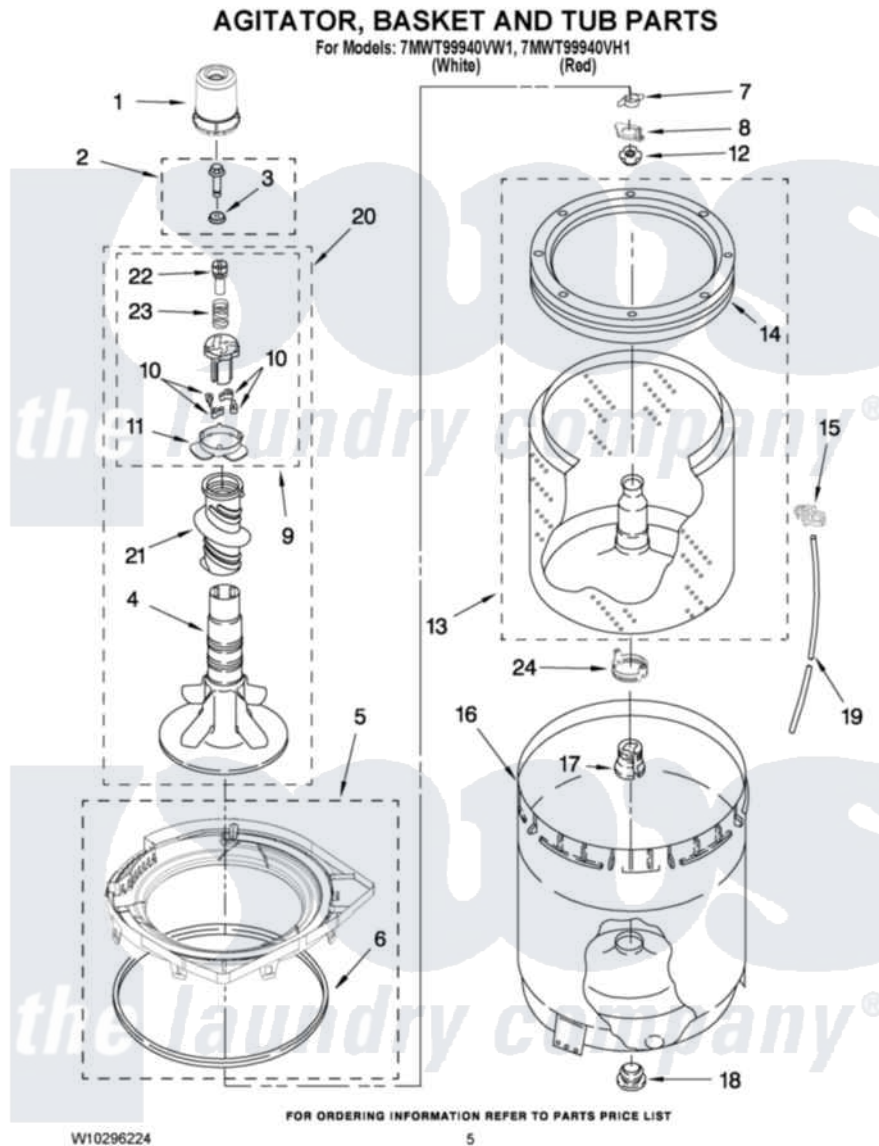

Whirlpool 7MWT99940VH1 03 - AGITATOR, BASKET AND TUB PARTS

Whirlpool [Residential Whirlpool 7MWT99940VH1 Washer Parts](#) Parts Diagram 03 - AGITATOR, BASKET AND TUB PARTS

Click on the part number to view part

Item	Original Part Number	Replaced By	Status	Part Description
1	8528278			Dispenser, Fabric Softener
2	358237			Screw And Washer
3	3949550			Washer
4	3947517			Agitator
5	W10167984			Tub Ring And Gasket
6	3359585	3976308		Gasket, Tub Ring
7	3354845			Clip, Agitator
8	8543666			Washer, Agitator
9	8537433			Cam, Driven
10	3366877	80040		Dog-Agitator
11	8055141			Bearing-Driven Cam
12	W10116602			Nut, Spanner
13	W10006327			Basket And Balance Ring
14	W10006326			Balance Ring
15	2219077			Clip, Pressure Switch Hose
16	63849			Strain Relief, Power Cord

17	389140	Tub Block, Basket Drive
18	383727	Gasket, Centerpodt
19	W10211144	353244 Hose, Pressure Switch
20	8538246	Agitator
21	3946996	Auger, Agitator
22	8533540	Retainer, Spring
23	3946997	Spring, Compression
24	8577198	Filter, Lint