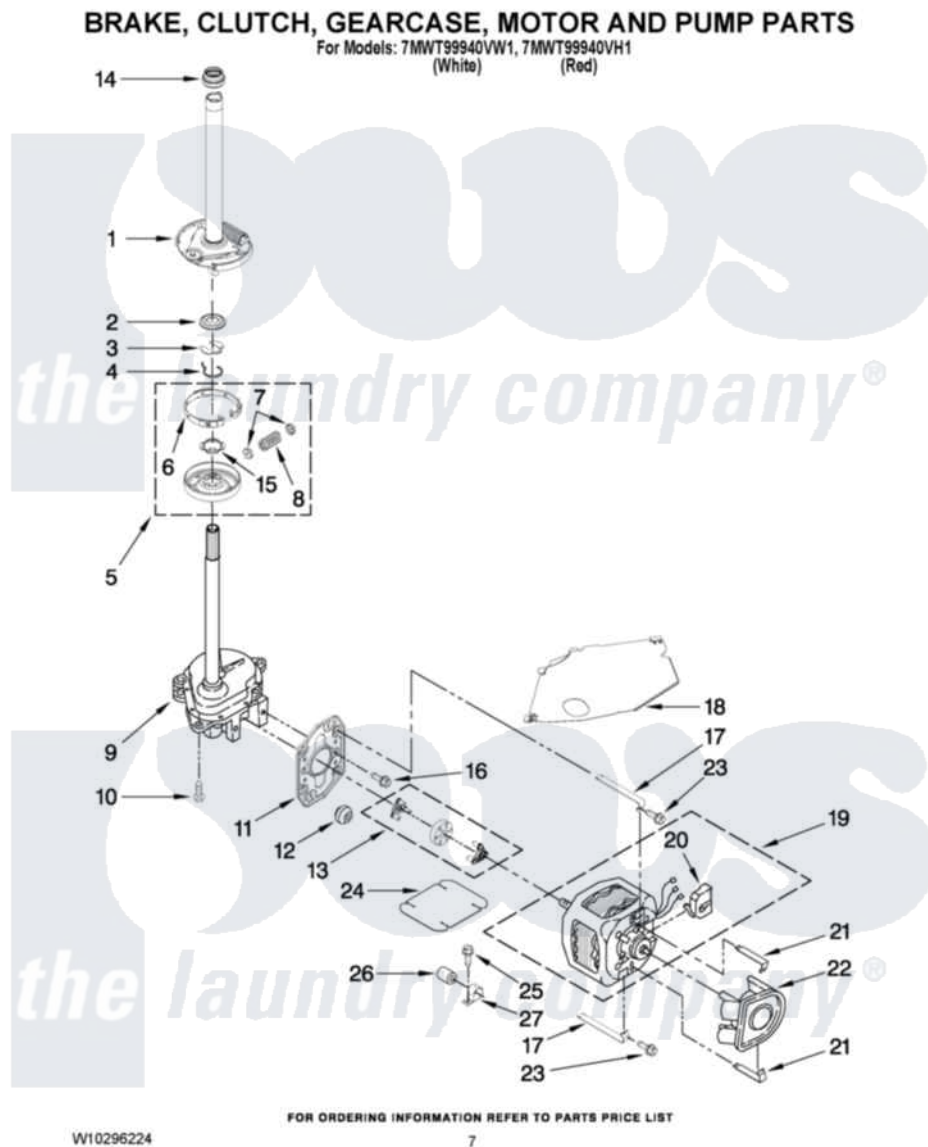

Whirlpool 7MWT99940VH1 04 - BRAKE, CLUTCH, GEARCASE, MOTOR AND PUMP PARTS

Whirlpool [Residential Whirlpool 7MWT99940VH1 Washer Parts](#) Parts Diagram 04 - BRAKE, CLUTCH, GEARCASE, MOTOR AND PUMP PARTS
Click on the part number to view part

Item	Original Part Number	Replaced By	Status	Part Description
1	388952	285792		Basketdrive
2	63292			Washer, Spin Tube Thrust
3	62697	W10080230		Ring, Spin Tube Support
4	63283	285353		Ring
5	3951311	285785		Clutch
6	3951308	285790		Lining
7	62646			Cap, Clutch Spring
8	3946792			Spring And Damper Assembly
9	8532118	3360629		Gearcase
10	3357334	3400516		Screw Anti-Rattle
11	62611			Plate, Motor Mount To Gearcase
12	62691			Grommet, Motor
13	3364003	285753A		Coupling
14	8577374			Seal, Centerpost

15	3355454		Clip, Main Drive
16	3400516		Screw Anti-Rattle
17	W10086010		Retainer, Motor
18	3362089		Shield, Tub To Motor
19	661600		Motor, Main Drive
20	62850	8529896	Switch, Main Drive Motor
21	8546127		Retainer, Pump
22	3363394		Pump
23	3387485	273556	Screw, 10-16 X 5/8
24	8316060		Shield, Tub To Motor
25	62863	3390631	Screw, 10-16 X 3/8
26	8572717		Capacitor, Motor Start
27	3949496		Clamp, Capacitor