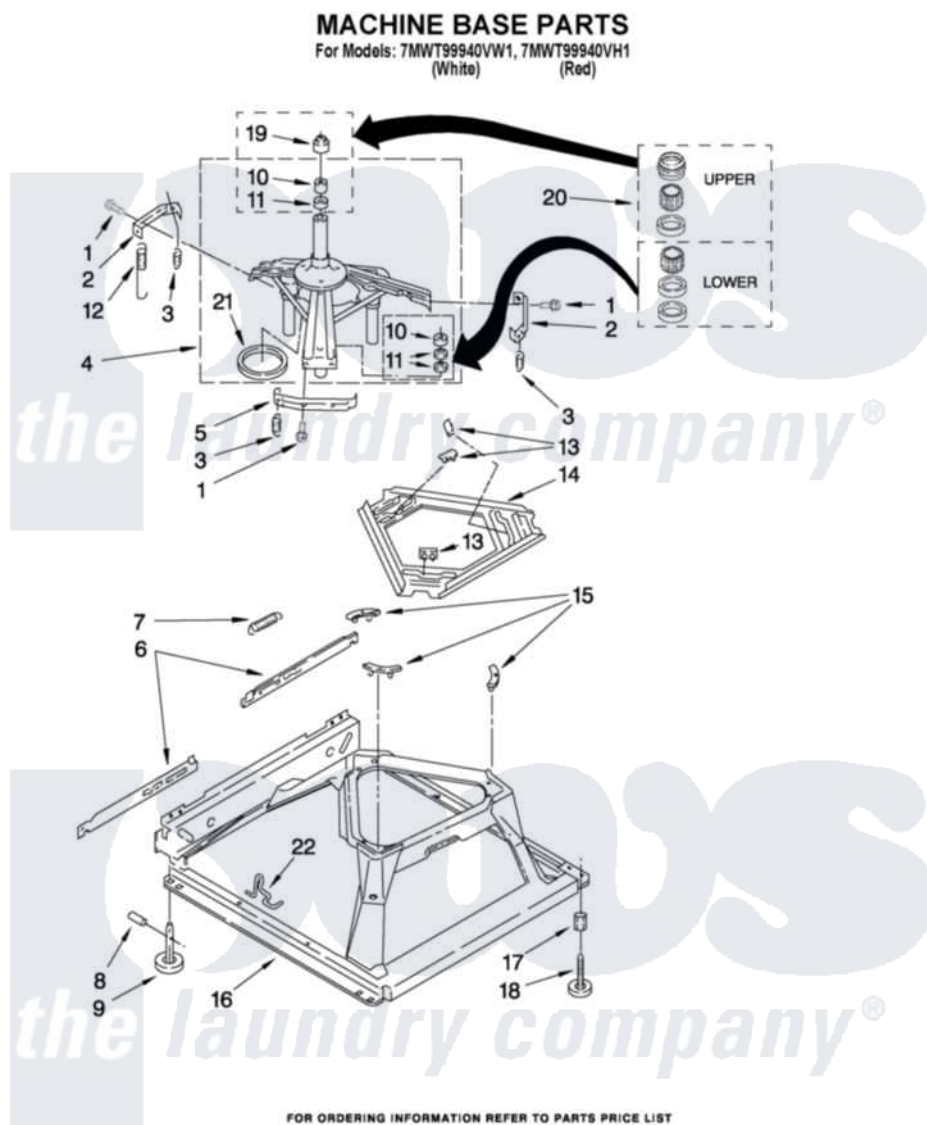

Whirlpool 7MWT99940VH1 05 - MACHINE BASE PARTS

8

W10296224

Whirlpool [Residential Whirlpool 7MWT99940VH1 Washer Parts](#) Parts Diagram 05 - MACHINE BASE PARTS
Click on the part number to view part

Item	Original Part Number	Replaced By	Status	Part Description
1	3400076			Screw, Bracket Mounting
2	64067			Bracket, Spring Outer
3	63907			Spring, Suspension
4	8575214	280184		Support
5	64065			Bracket, Spring Outer
6	63466			Link, Leveling Mechanism
7	62597	8316845		Spring
8	62837			Pin, Knurled
9	62596	285244		Feet-Leveling
10	8546455			Bearing, Centerpost
11	357409	359449		Seal, Agitator Shaft
12	W10250667			Spring, Counterweight
13	62568	285219		Pad
14	3946509			Plate, Suspension
15	3363660	285744		Pad
16	3946512	285771		Base

17	3359452	Nut, Lock
18	W10001130	Foot, Leveling
19	8577376	Seal, Centerpost
20	285203	Centerpost Bearing Kit
21	63134	Ring, Sound Deadening
22	W10145155	Retainer, Suspension Spring