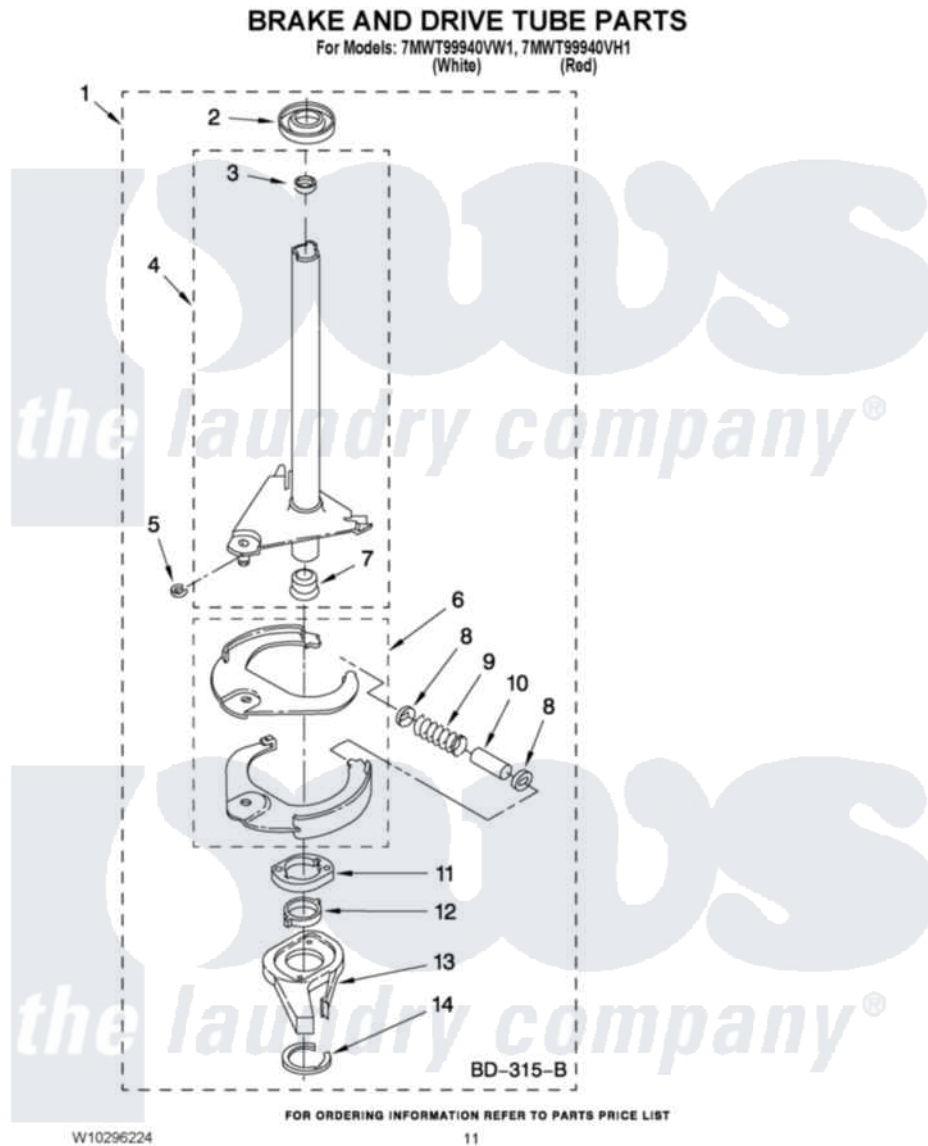

Whirlpool 7MWT99940VH1 07 - BRAKE AND DRIVE TUBE PARTS

Whirlpool [Residential Whirlpool 7MWT99940VH1 Washer Parts](#) Parts Diagram 07 - BRAKE AND DRIVE TUBE PARTS

[Click on the part number to view part](#)

Item	Original Part Number	Replaced By	Status	Part Description
1	388952	285792		Basketdrive
2	62658			Ring, Thrust
3	356427			Seal, Spin Pinion
4	64027	64208		Tube-Spin
5	64035	W10083190		Ring, Retaining
6	64232	285438		Shoe-Brake
7	62703	8546462		"T" Bearing, Spin Tube
8	3353956	285658		Sleeve
9	387806		Not Available	Spring, Brake
10	3355360	285658		Sleeve
11	661516	8546461		Cam, Brake Release
12	63022			Sleeve, Cam
13	64194	285790		Lining
14	90368	W10083200		Ring, Retaining
NI	285208			Lubricant