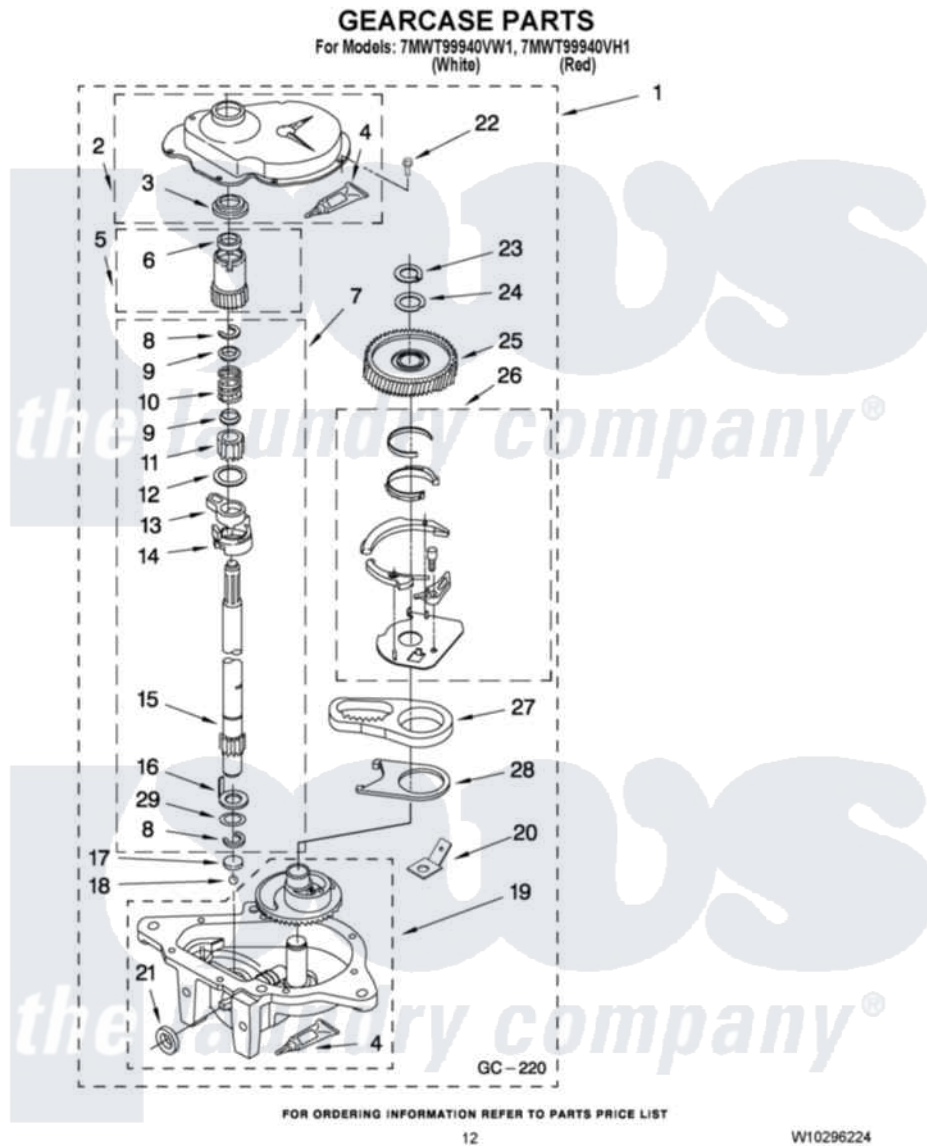

Whirlpool 7MWT99940VH1 08 - GEARCASE PARTS

Whirlpool [Residential Whirlpool 7MWT99940VH1 Washer Parts](#) Parts Diagram 08 - GEARCASE PARTS
Click on the part number to view part

Item	Original Part Number	Replaced By	Status	Part Description
1	8532118	3360629		Gearcase
2	285202			Cover, Gearcase
3	3349985			Seal, Gearcase Cover
4	285195			Sealer Sealer, Gasket
5	63320	285362		Gear and Pinon
6	356427			Seal, Spin Pinion
7	389387			Shaft, Agitator
8	90369		Not Available	Ring, Retaining (2)
9	62677			Retainer, Spring
10	62676			Spring, Agitator
11	63273	285509		Shaft, Agitator
12	62619			Washer, Agitator Gear
13	62580	285206		Cam-Agitator
14	62581	285206		Cam-Agitator
15	285509			Shaft, Agitator
16	62618			Washer, Cam Thrust

17	16018	285205	Bearing
18	85529	285205	Bearing
19	389230	285515	Gearcase
20	3949116	Not Available	BLOCK TAB, TERMINAL
21	285352		Seal Kit, Thrust Plug
22	3351614		Screw, Gearcase Cover Mounting
23	3362552	285765	Ring-Retrn
24	285735	285766	Washer Kit, Thrust
25	62570	285362	Gear and Pinon
26	388253	999516	Shelf-Glas
27	3349296	8546456	Rack, Connecting
28	62621		Actuator, Shift
29	388815		Washer, Intermediate 1 3976263 Miscellaneous Parts Bag 2 3976300 Washer, Inlet Hose 3 3366913 Clamp, Hose