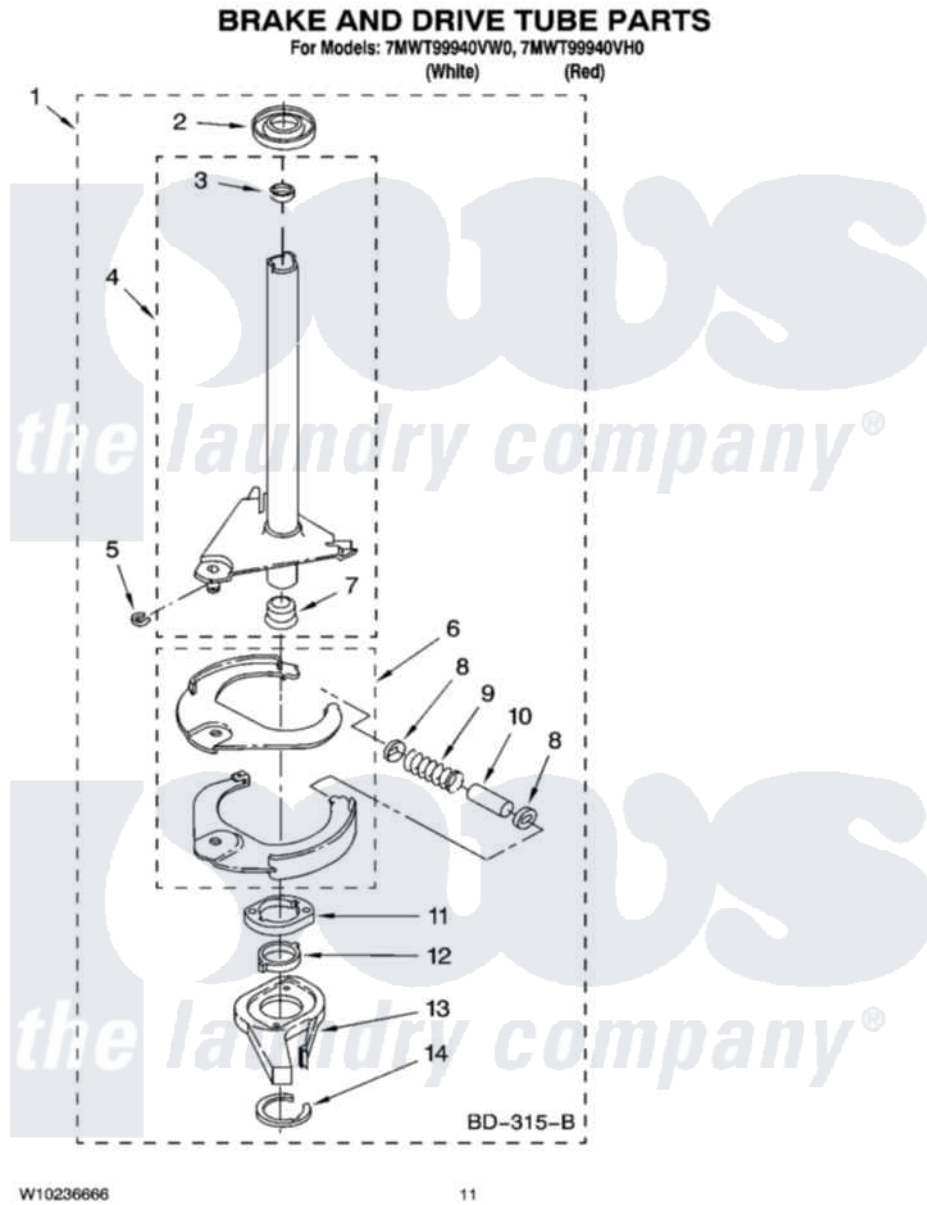

Whirlpool 7MWT99940VW0 07 - BRAKE AND DRIVE TUBE PARTS

W10236666

11

Whirlpool Residential Whirlpool 7MWT99940VW0 Washer Parts Parts Diagram 07 - BRAKE AND DRIVE TUBE PARTS
Click on the part number to view part

Item	Original Part Number	Replaced By	Status	Part Description
1	388952	285792		Basketdrive
2	62658			Ring, Thrust
3	356427			Seal, Spin Pinion
4	64027	64208		Tube-Spin
5	64035	W10083190		Ring, Retaining
6	64232	285438		Shoe-Brake
7	62703	8546462		"T" Bearing, Spin Tube
8	3353956	285658		Sleeve
9	387806		Not Available	Spring, Brake
10	3355360	285658		Sleeve
11	661516	8546461		Cam, Brake Release
12	63022			Sleeve, Cam
13	64194	285790		Lining
14	90368	W10083200		Ring, Retaining
	BLANK		Not Available	Following Parts Not Illustrated
"	285208			Lubricant