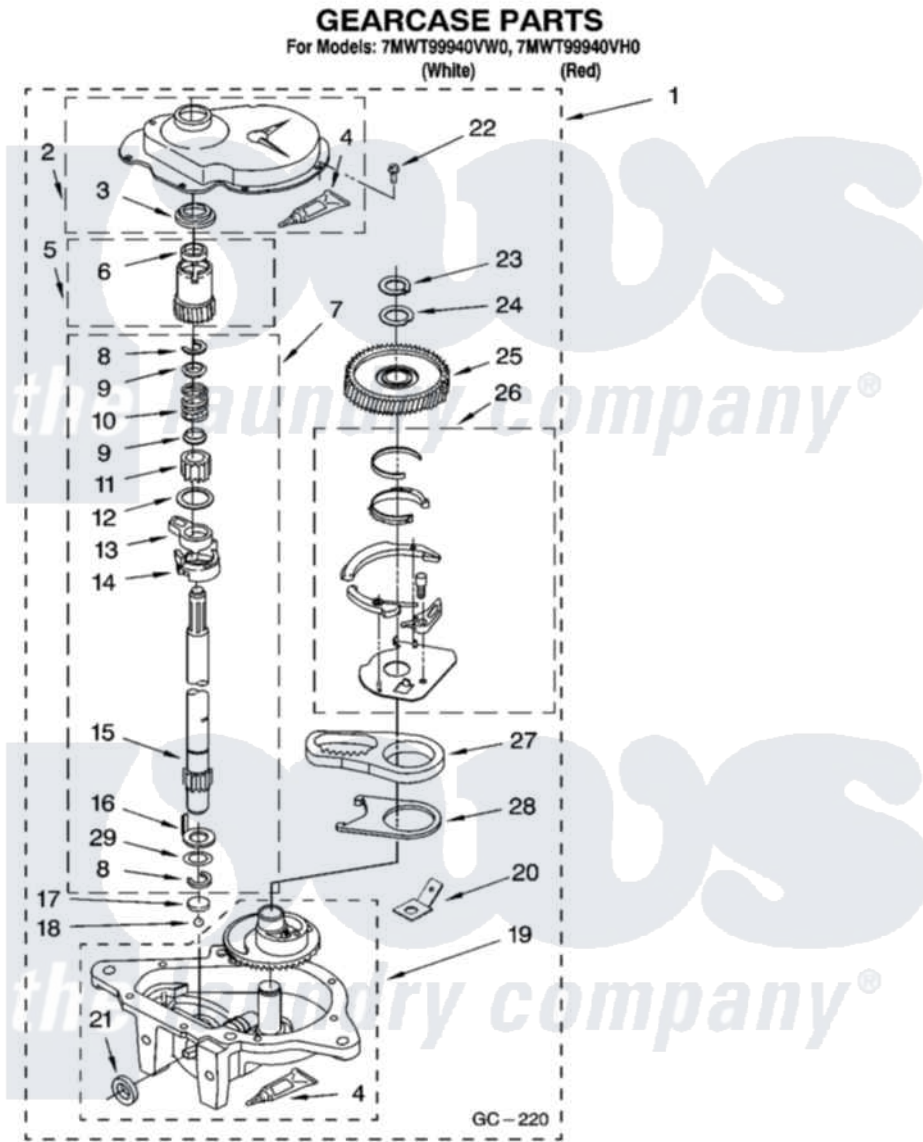

**Whirlpool 7MWT99940VW0 08 - GEARCASE PARTS, OPTIONAL PARTS
(NOT INCLUDED)**

12

W10236666

Whirlpool Residential Whirlpool 7MWT99940VW0 Washer Parts Parts Diagram 08 - GEARCASE PARTS, OPTIONAL PARTS (NOT INCLUDED)

Click on the part number to view part

Item	Original Part Number	Replaced By	Status	Part Description
1	8532118	3360629		Gearcase
2	285202			Cover, Gearcase
3	3349985			Seal, Gearcase Cover
4	285195			Sealer Sealer, Gasket
5	63320	285362		Gear and Pinion
6	356427			Seal, Spin Pinion
7	389387			Shaft, Agitator
8	90369		Not Available	Ring, Retaining (2)
9	62677			Retainer, Spring
10	62676			Spring, Agitator
11	63273	285509		Shaft, Agitator
12	62619			Washer, Agitator Gear
13	62580	285206		Cam-Agitator
14	62581	285206		Cam-Agitator
15	285509			Shaft, Agitator