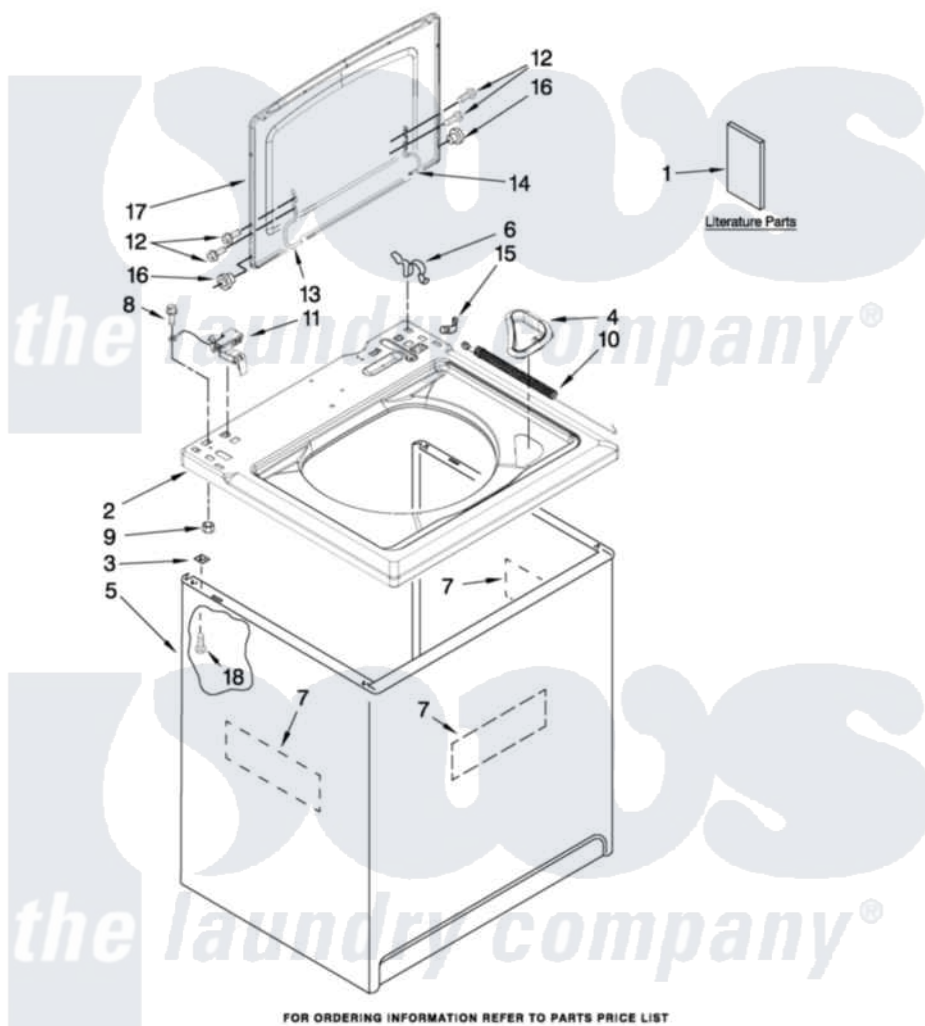

Whirlpool 7MWT99940VW1 01 - TOP AND CABINET PARTS

TOP AND CABINET PARTS

For Models: 7MWT99940VW1, 7MWT99940VH1
(White) (Red)

AUTOMATIC
WASHER

FOR ORDERING INFORMATION REFER TO PARTS PRICE LIST

10-09 Litho in U.S.A. (MP)(bay)

1

Part No. W10296224 Rev. A

Whirlpool [Residential Whirlpool 7MWT99940VW1 Washer Parts](#) Parts Diagram 01 - TOP AND CABINET PARTS

[Click on the part number to view part](#)

Item	Original Part Number	Replaced By	Status	Part Description
1	W10155455		Not Available	Installation Instructions
"	W10213638		Not Available	Use & Care Guide
"	W10213648		Not Available	Feature Sheet
"	W10216203		Not Available	Energy Guide
"	W10213426		Not Available	Wiring Diagram
2	W10203530			Top
"	W10212420			Top
3	62750			Spacer, Cabinet To Top (4)
4	W10192089			Dispenser, Bleach
5	63424			Cabinet
"	W10205707			Cabinet
6	62780			Clip, Top And Cabinet And Rear Panel
7	W10177046			Cabinet - Damper, Sound
8	3351614			Screw, Gearcase Cover Mounting
9	8533959	680762		Nut

10	W10208782	Spring-Extension, Glass Lid	
11	8318084	Switch, Lid	
12	W10119828	Screw, Lid Hinge Mounting	
13	8559336	W10225136	Hinge 7 Pad Assembly
14	W10202542	Hinge, Lid	
15	3350828	Clip-Cylinder Retainer	
16	8319539	Bearing, Lid Hinge	
17	W10164516	Lid Assembly	
"	W10212192	Lid Assembly	
18	3390631	Screw, 10-16 X 3/8	