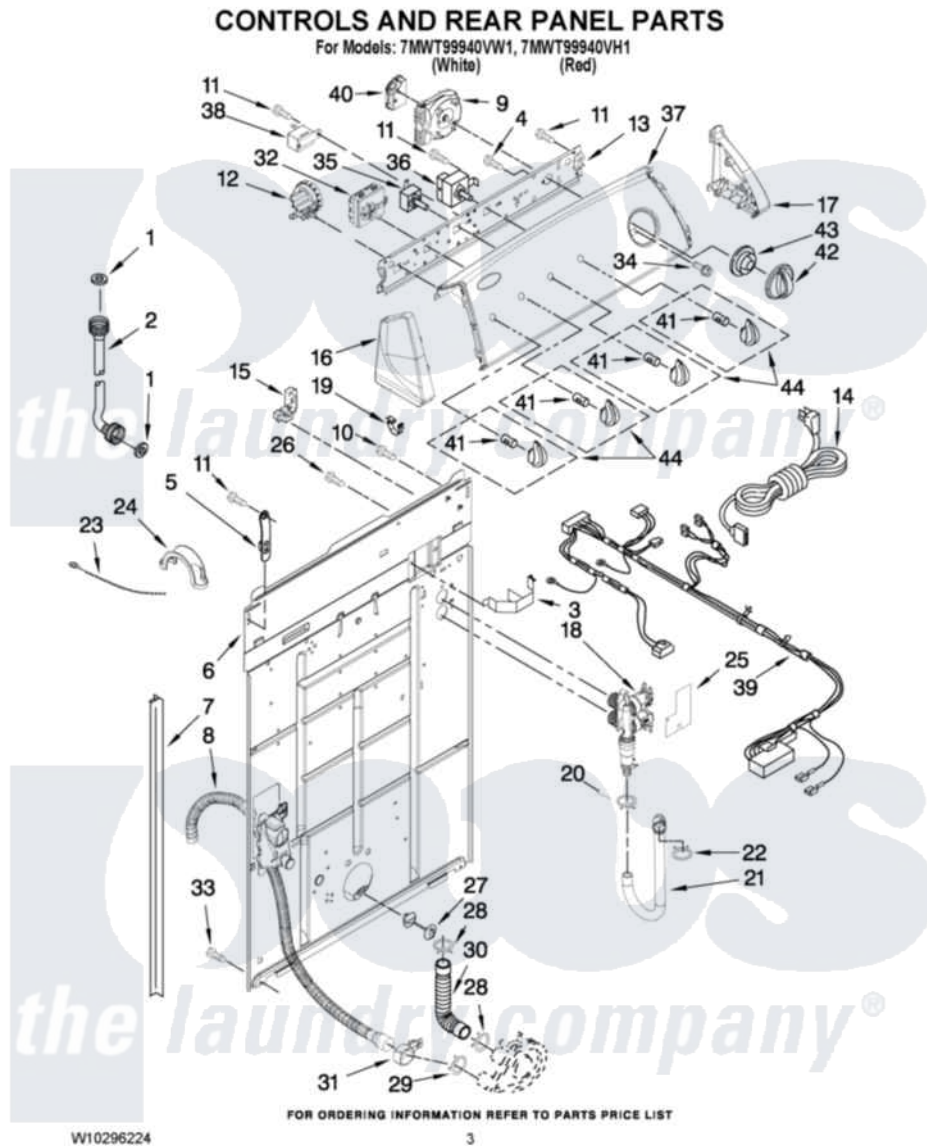

# Whirlpool 7MWT99940VW1 02 - CONTROLS AND REAR PANEL PARTS

Whirlpool [Residential Whirlpool 7MWT99940VW1 Washer Parts](#) Parts Diagram 02 - CONTROLS AND REAR PANEL PARTS

[Click on the part number to view part](#)

Item	Original Part Number	Replaced By	Status	Part Description
1	3976300	<a href="#">16123</a>		Washer Inlet-Hose Miscellaneous Parts Must be Ordered Separately.
2	W10194210	<a href="#">89503</a>		Hose-Inlet
"	W10196191	<a href="#">89503</a>		Hose-Inlet
3	<a href="#">8055003</a>			Clip, Harness And Pressure Switch
4	<a href="#">3400073</a>			Screw, Ground
5	<a href="#">8568314</a>			Strap, Console
6	<a href="#">W10194451</a>			Panel, Rear
7	<a href="#">62747</a>			Pad, Rear Panel
8	<a href="#">W10189267</a>			Drain Hose Assembly
9	<a href="#">8577787</a>			Timer, Control
10	<a href="#">3351614</a>			Screw, Gearcase Cover Mounting
11	<a href="#">90767</a>			Screw, 8A X 3/8 HeX Washer Head Tapping
12	W10177243	<a href="#">W10339331</a>		Switch-WL