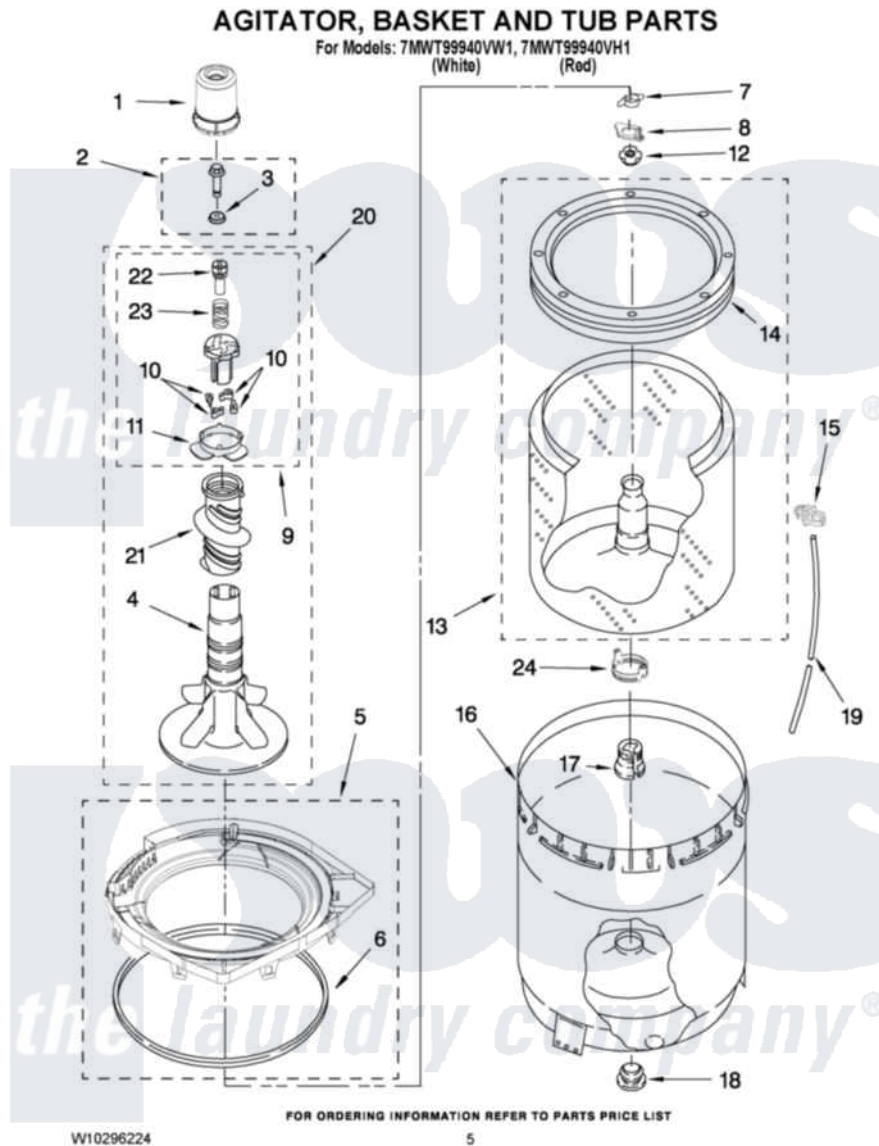

Whirlpool 7MWT99940VW1 03 - AGITATOR, BASKET AND TUB PARTS

Whirlpool Residential Whirlpool 7MWT99940VW1 Washer Parts Parts Diagram 03 - AGITATOR, BASKET AND TUB PARTS

Click on the part number to view part

Item	Original Part Number	Replaced By	Status	Part Description
1	8528278			Dispenser, Fabric Softener
2	358237			Screw And Washer
3	3949550			Washer
4	3947517			Agitator
5	W10167984			Tub Ring And Gasket
6	3359585	3976308		Gasket, Tub Ring
7	3354845			Clip, Agitator
8	8543666			Washer, Agitator
9	8537433			Cam, Driven
10	3366877	80040		Dog-Agitator
11	8055141			Bearing-Driven Cam
12	W10116602			Nut, Spanner
13	W10006327			Basket And Balance Ring
14	W10006326			Balance Ring
15	2219077			Clip, Pressure Switch Hose
16	63849			Strain Relief, Power Cord

17	389140	Tub Block, Basket Drive
18	383727	Gasket, Centerpodt
19	W10211144	353244 Hose, Pressure Switch
20	8538246	Agitator
21	3946996	Auger, Agitator
22	8533540	Retainer, Spring
23	3946997	Spring, Compression
24	8577198	Filter, Lint