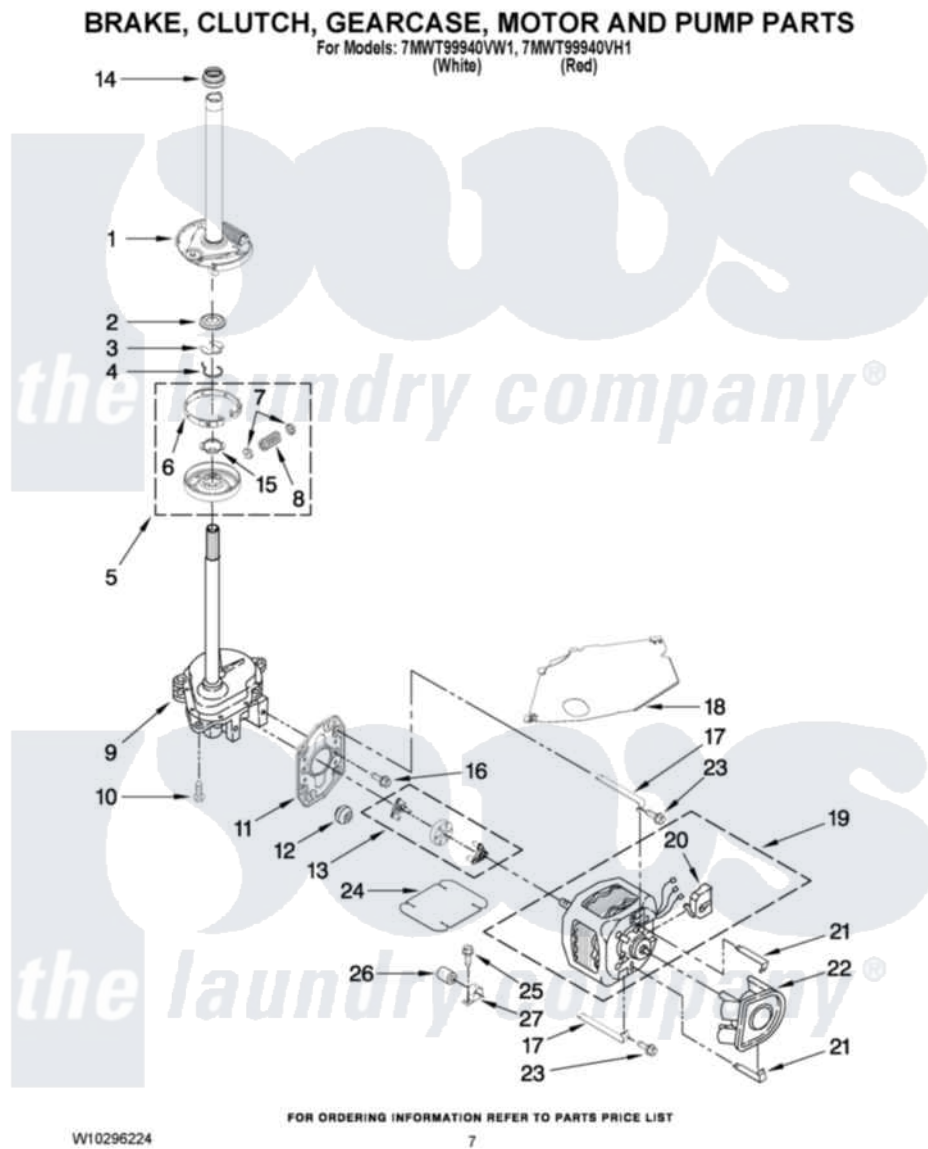

Whirlpool 7MWT99940VW1 04 - BRAKE, CLUTCH, GEARCASE, MOTOR AND PUMP PARTS

Whirlpool [Residential Whirlpool 7MWT99940VW1 Washer Parts](#) Parts Diagram 04 - BRAKE, CLUTCH, GEARCASE, MOTOR AND PUMP PARTS
Click on the part number to view part

| Item | Original Part Number | Replaced By | Status | Part Description |
|------|-------------------------|---------------------------|--------|--------------------------------|
| 1 | 388952 | 285792 | | Basketdrive |
| 2 | 63292 | | | Washer, Spin Tube Thrust |
| 3 | 62697 | W10080230 | | Ring, Spin Tube Support |
| 4 | 63283 | 285353 | | Ring |
| 5 | 3951311 | 285785 | | Clutch |
| 6 | 3951308 | 285790 | | Lining |
| 7 | 62646 | | | Cap, Clutch Spring |
| 8 | 3946792 | | | Spring And Damper Assembly |
| 9 | 8532118 | 3360629 | | Gearcase |
| 10 | 3357334 | 3400516 | | Screw Anti-Rattle |
| 11 | 62611 | | | Plate, Motor Mount To Gearcase |
| 12 | 62691 | | | Grommet, Motor |
| 13 | 3364003 | 285753A | | Coupling |
| 14 | 8577374 | | | Seal, Centerpost |

| | | | |
|----|---------------------------|-------------------------|--------------------------|
| 15 | 3355454 | | Clip, Main Drive |
| 16 | 3400516 | | Screw Anti-Rattle |
| 17 | W10086010 | | Retainer, Motor |
| 18 | 3362089 | | Shield, Tub To Motor |
| 19 | 661600 | | Motor, Main Drive |
| 20 | 62850 | 8529896 | Switch, Main Drive Motor |
| 21 | 8546127 | | Retainer, Pump |
| 22 | 3363394 | | Pump |
| 23 | 3387485 | 273556 | Screw, 10-16 X 5/8 |
| 24 | 8316060 | | Shield, Tub To Motor |
| 25 | 62863 | 3390631 | Screw, 10-16 X 3/8 |
| 26 | 8572717 | | Capacitor, Motor Start |
| 27 | 3949496 | | Clamp, Capacitor |