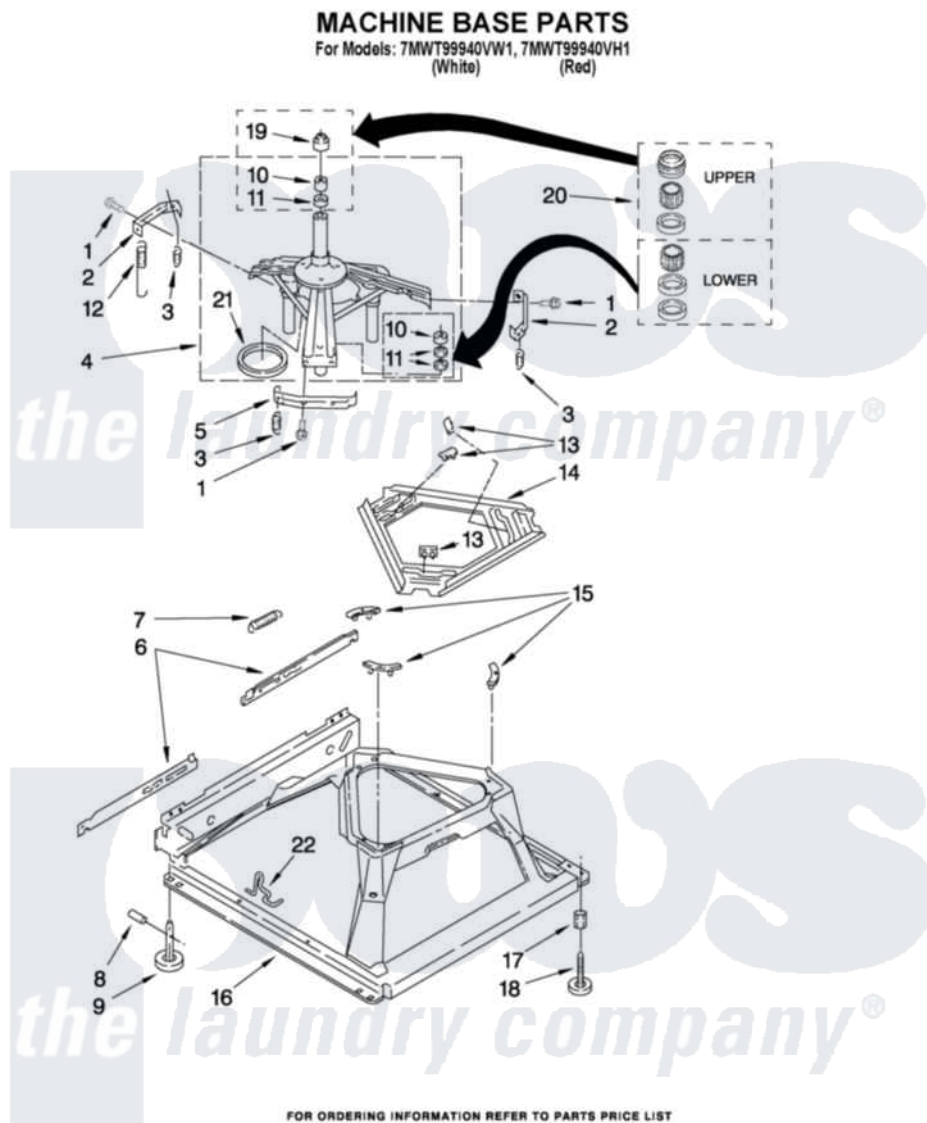

Whirlpool 7MWT99940VW1 05 - MACHINE BASE PARTS

8

W10296224

Whirlpool [Residential Whirlpool 7MWT99940VW1 Washer Parts](#) Parts Diagram 05 - MACHINE BASE PARTS
Click on the part number to view part

Item	Original Part Number	Replaced By	Status	Part Description
1	3400076			Screw, Bracket Mounting
2	64067			Bracket, Spring Outer
3	63907			Spring, Suspension
4	8575214	280184		Support
5	64065			Bracket, Spring Outer
6	63466			Link, Leveling Mechanism
7	62597	8316845		Spring
8	62837			Pin, Knurled
9	62596	285244		Feet-Leveling
10	8546455			Bearing, Centerpost
11	357409	359449		Seal, Agitator Shaft
12	W10250667			Spring, Counterweight
13	62568	285219		Pad
14	3946509			Plate, Suspension
15	3363660	285744		Pad
16	3946512	285771		Base

17	3359452	Nut, Lock
18	W10001130	Foot, Leveling
19	8577376	Seal, Centerpost
20	285203	Centerpost Bearing Kit
21	63134	Ring, Sound Deadening
22	W10145155	Retainer, Suspension Spring