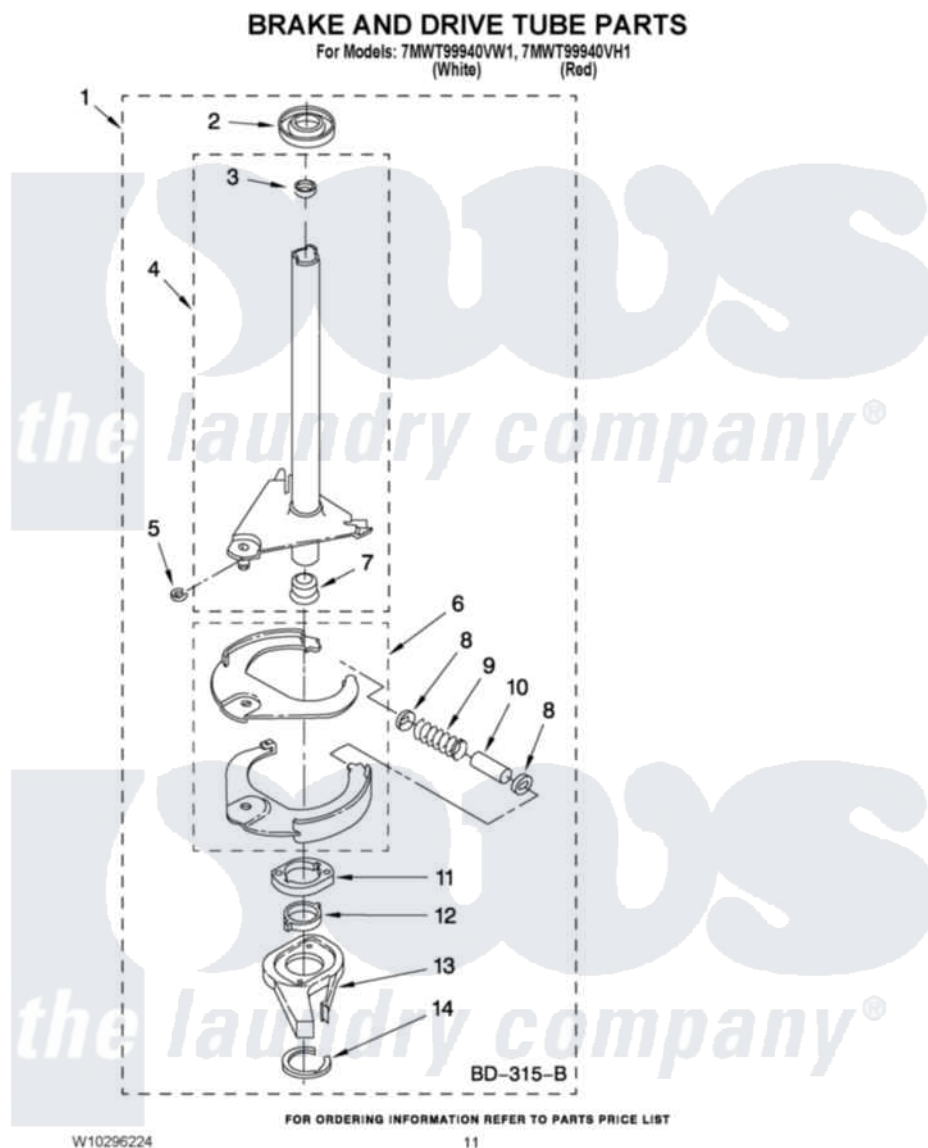

# Whirlpool 7MWT99940VW1 07 - BRAKE AND DRIVE TUBE PARTS

Whirlpool [Residential Whirlpool 7MWT99940VW1 Washer Parts](#) Parts Diagram 07 - BRAKE AND DRIVE TUBE PARTS

Click on the part number to view part

Item	Original Part Number	Replaced By	Status	Part Description
1	388952	<a href="#">285792</a>		Basketdrive
2	<a href="#">62658</a>			Ring, Thrust
3	<a href="#">356427</a>			Seal, Spin Pinion
4	64027	<a href="#">64208</a>		Tube-Spin
5	64035	<a href="#">W10083190</a>		Ring, Retaining
6	64232	<a href="#">285438</a>		Shoe-Brake
7	62703	<a href="#">8546462</a>		"T" Bearing, Spin Tube
8	3353956	<a href="#">285658</a>		Sleeve
9	387806		Not Available	Spring, Brake
10	3355360	<a href="#">285658</a>		Sleeve
11	661516	<a href="#">8546461</a>		Cam, Brake Release
12	<a href="#">63022</a>			Sleeve, Cam
13	64194	<a href="#">285790</a>		Lining
14	90368	<a href="#">W10083200</a>		Ring, Retaining
NI	<a href="#">285208</a>			Lubricant