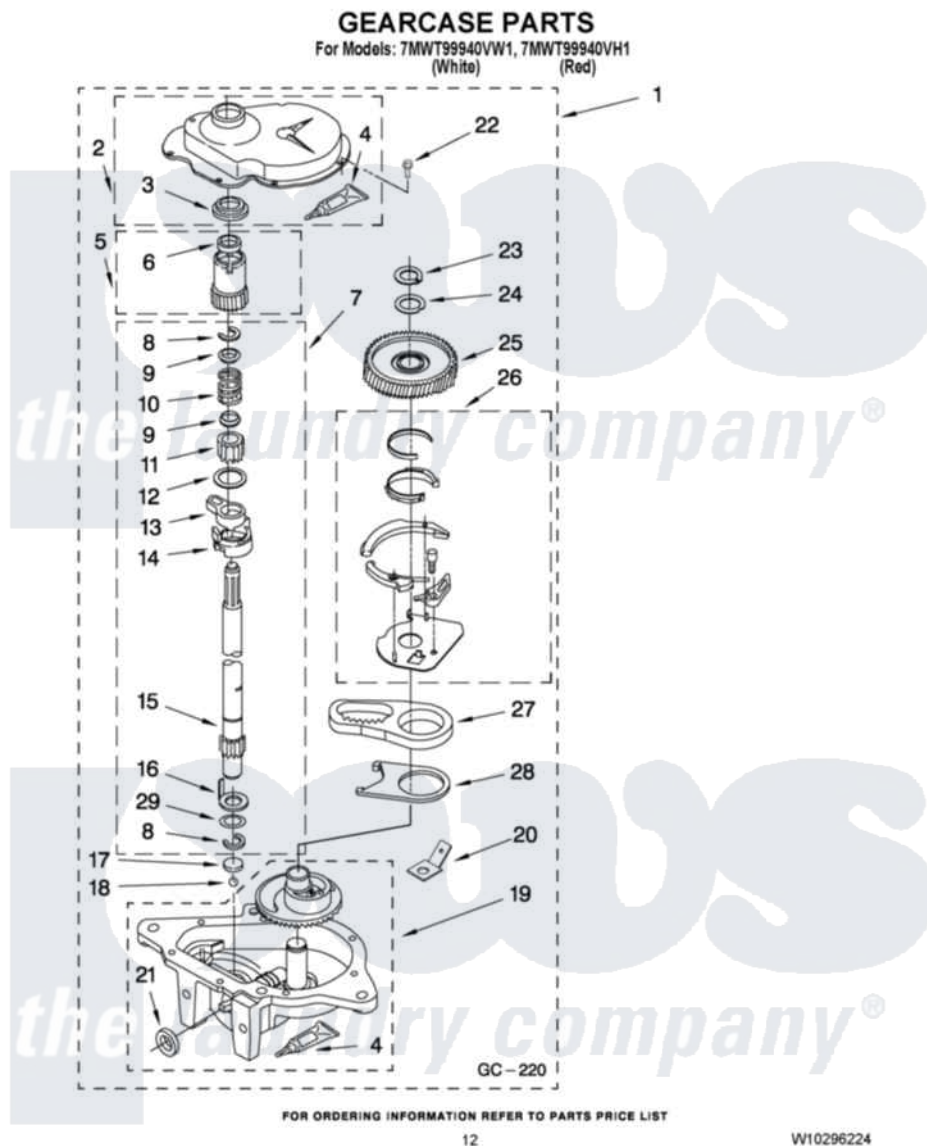

Whirlpool 7MWT99940VW1 08 - GEARCASE PARTS

Whirlpool [Residential Whirlpool 7MWT99940VW1 Washer Parts](#) Parts Diagram 08 - GEARCASE PARTS
Click on the part number to view part

Item	Original Part Number	Replaced By	Status	Part Description
1	8532118	3360629		Gearcase
2	285202			Cover, Gearcase
3	3349985			Seal, Gearcase Cover
4	285195			Sealer Sealer, Gasket
5	63320	285362		Gear and Pinon
6	356427			Seal, Spin Pinion
7	389387			Shaft, Agitator
8	90369		Not Available	Ring, Retaining (2)
9	62677			Retainer, Spring
10	62676			Spring, Agitator
11	63273	285509		Shaft, Agitator
12	62619			Washer, Agitator Gear
13	62580	285206		Cam-Agitator
14	62581	285206		Cam-Agitator
15	285509			Shaft, Agitator
16	62618			Washer, Cam Thrust

17	16018	285205	Bearing
18	85529	285205	Bearing
19	389230	285515	Gearcase
20	3949116	Not Available	BLOCK TAB, TERMINAL
21	285352		Seal Kit, Thrust Plug
22	3351614		Screw, Gearcase Cover Mounting
23	3362552	285765	Ring-Retrn
24	285735	285766	Washer Kit, Thrust
25	62570	285362	Gear and Pinon
26	388253	999516	Shelf-Glas
27	3349296	8546456	Rack, Connecting
28	62621		Actuator, Shift
29	388815		Washer, Intermediate 1 3976263 Miscellaneous Parts Bag 2 3976300 Washer, Inlet Hose 3 3366913 Clamp, Hose