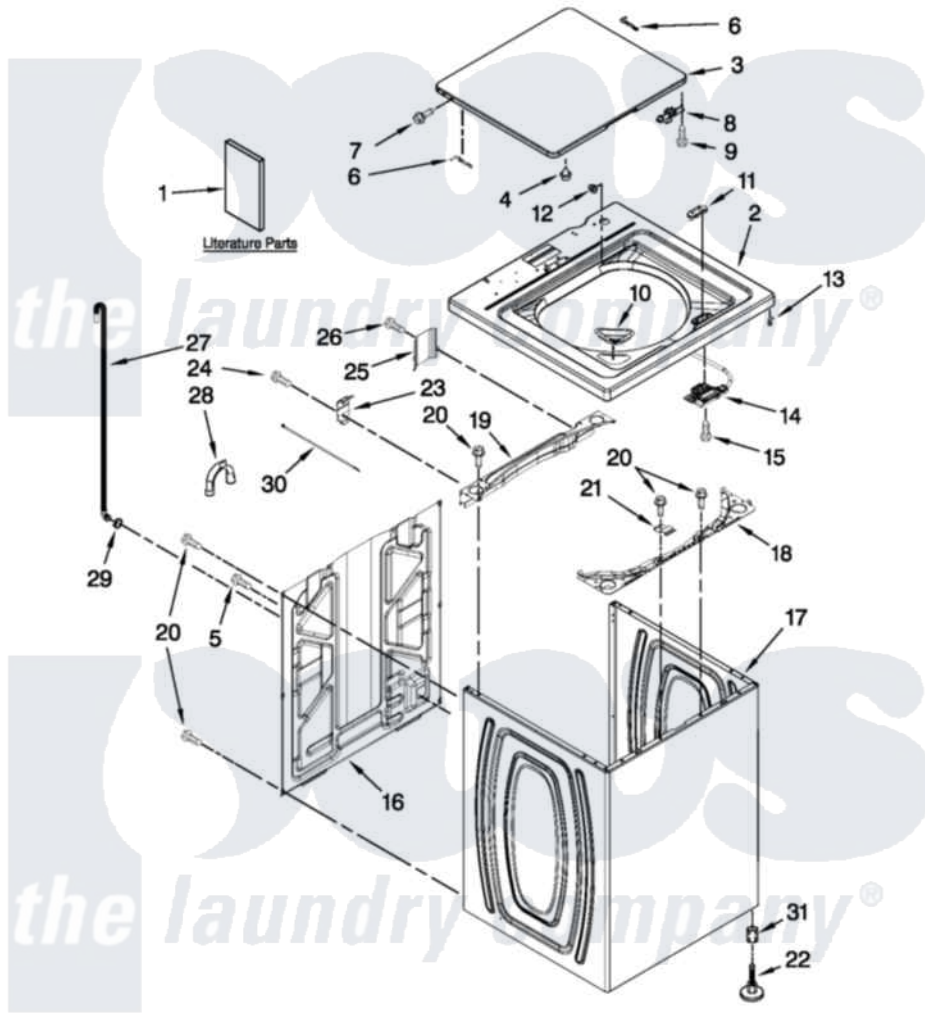

Whirlpool 7MWTW1502AW0 01 - TOP AND CABINET PARTS

TOP AND CABINET PARTS

For Model: 7MWTW1502AW0
(White)

AUTOMATIC WASHER

FOR ORDERING INFORMATION REFER TO PARTS PRICE LIST

11-11 Litho in U.S.A. (JLP)(bay)

1

Part No. W10472743 Rev. A

Whirlpool Residential Whirlpool 7MWTW1502AW0 Washer Parts Parts Diagram 01 - TOP AND CABINET PARTS

[Click on the part number to view part](#)

Item	Original Part Number	Replaced By	Status	Part Description
1	W10329765		Not Available	INSTALLATION INSTRUCTIONS
"	W10454963		Not Available	USE & CARE GUIDE
"	W10280489		Not Available	INSTALLATION (TECH SHEET)
"	W10454967		Not Available	ENERGY GUIDE
2	W10251299			Top
3	W10251302	W10338625		Lid
4	9724509			Bumper, Lid
5	9740848			Screw, Mixing Valve Mounting
6	91770			Hinge, Lid
7	W10119872	W10119828		Screw, Lid Hinge Mounting
8	W10240513			Strike, Lid Lock
9	W10273971			Screw, 6-19 X 1/2
10	W10192089			Dispenser, Bleach
11	W10392041			Bezel, Lid Lock
12	21258			Bearing, Lid Hinge