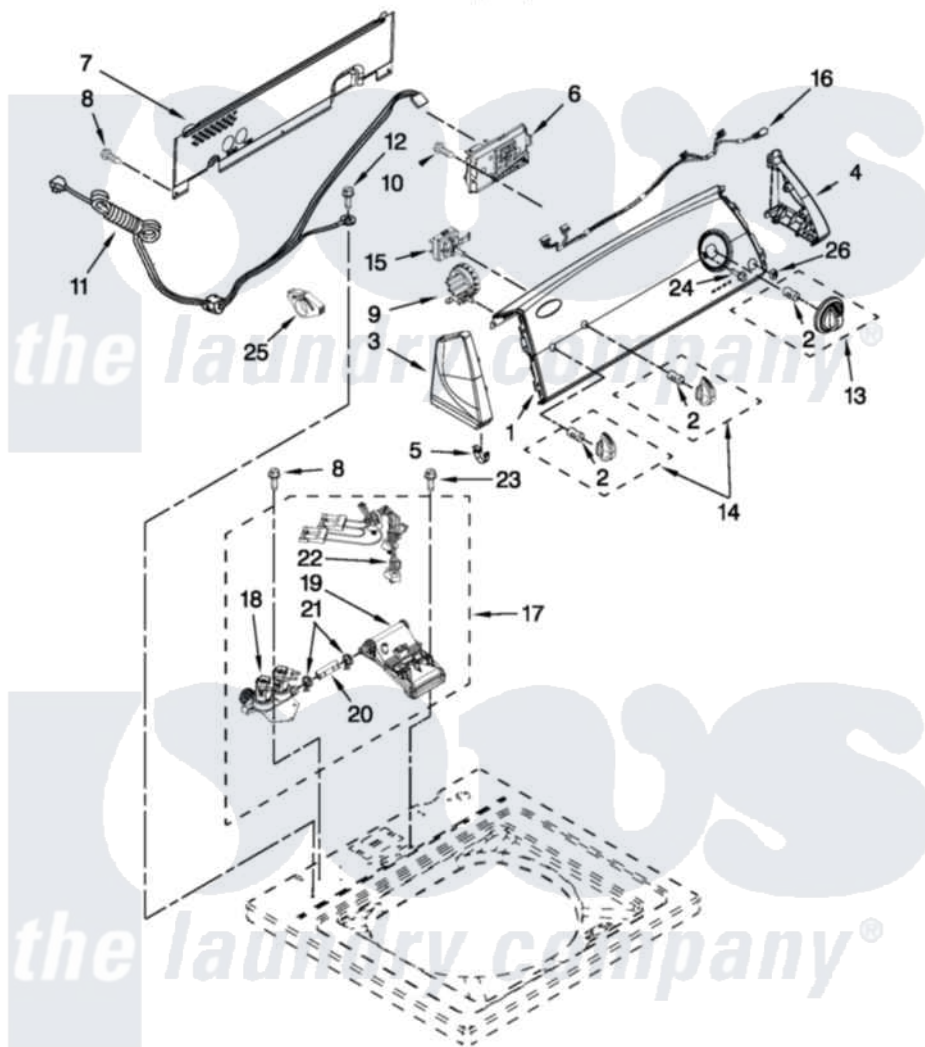

Whirlpool 7MWTW1502AW0 02 - CONTROLS AND WATER INLET PARTS

CONTROLS AND WATER INLET PARTS

For Model: 7MWTW1502AW0
(White)

FOR ORDERING INFORMATION REFER TO PARTS PRICE LIST

W10472743

3

Whirlpool [Residential Whirlpool 7MWTW1502AW0 Washer Parts](#) Parts Diagram 02 - CONTROLS AND WATER INLET PARTS

[Click on the part number to view part](#)

Item	Original Part Number	Replaced By	Status	Part Description
1	W10465110			Panel, Console
2	8536939			Clip, Knob
3	8566035	8565957		Cap, End
4	8566032	8565954		Cap, End
5	8312709			Clip-Console
6	W10460940			Control Unit Assembly, Machine And Motor
7	W10420985			Panel, Console Rear Cover
8	1157158	489069		Xxscrew, 10-12 X 1/2
9	W10268911			Hose, Pressure Switch
10	90767			Screw, 8A X 3/8 HeX Washer Head Tapping
11	W10276649			Cord, Power
12	3400076			Screw, Bracket Mounting
13	W10034750			Timer Knob Assembly
14	W10034380			Knob, Control

15	W10285512		Switch, Rotary Encoder
16	W10291178		Harness, Upper
17	W10432360		Inlet Assembly, Water
18	W10352256		Valve, Water Mixing
19	W10441423		Vacuum Break
20	W10238347		Hose, Vacuum Break
21	W10117298	596669	Clamp, Manifold
22	W10344775		Harness, Valve
23	8281163		Screw, Dispenser Housing Mounting
24	3400818		Screw, Timer Mounting
25	W10348582		Cable Tie
26	W10251309		Pushbutton, Start