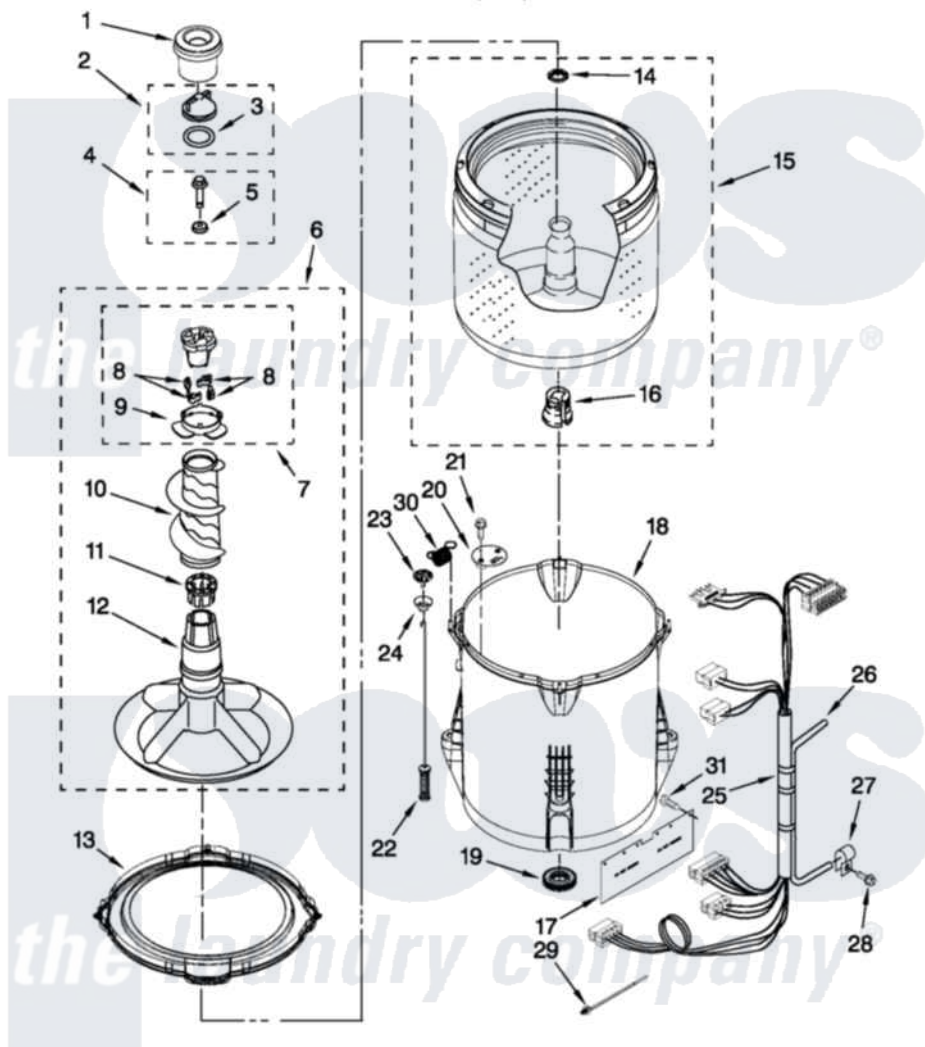

Whirlpool 7MWTW1502AW0 03 - BASKET AND TUB PARTS

BASKET AND TUB PARTS

For Model: 7MWTW1502AW0
(White)

W10472743

FOR ORDERING INFORMATION REFER TO PARTS PRICE LIST

5

Whirlpool [Residential Whirlpool 7MWTW1502AW0 Washer Parts](#) Parts Diagram 03 - BASKET AND TUB PARTS

[Click on the part number to view part](#)

Item	Original Part Number	Replaced By	Status	Part Description
1	8575076	8575076A		Dispenser
2	3354733	W10074580		Cap, Barrier
3	W10072840			Fabric Softener
4	W10003790			Screw And Washer
5	3949550			Washer
6	3348117	285565		Agitator
7	3363663	285811		Cam-Agitator
8	3366877	80040		Dog-Agitator
9	3363661			Bearing, Driven Cam
10	3348752			Mover, Clothes
11	3350389	285587		Washer
12	3347288			Agitator
13	W10215108			Ring, Tub
14	21366			Nut, Spanner
15	W10389330	W10349185		Basket
16	389140			Tub Block, Basket Drive

17	W10339098		Shield, Splash
18	W10238320	W10371566	Tub-Outer
19	W10006371	W10324647	Seal-Tub
20	W10215093		Filter, Drain Pump
21	8533928		Screw, 8-18 X 3/4
22	W10257088	W10349191	Suspension
23	W10405423	W10440729	Suspension
24	W10256551	W10440729	Suspension
25	W10297444		Harness, Lower
26	W10297436	353244	Hose, Pressure Switch
27	W10005430		Clamp, Pressure Hose Retainer
28	8533943	W10109200	Screw, Baffle Mounting
29	W10298887		Cable Tie
30	W10348658	W10400895	Spring
31	W10429200		Retainer, Push In