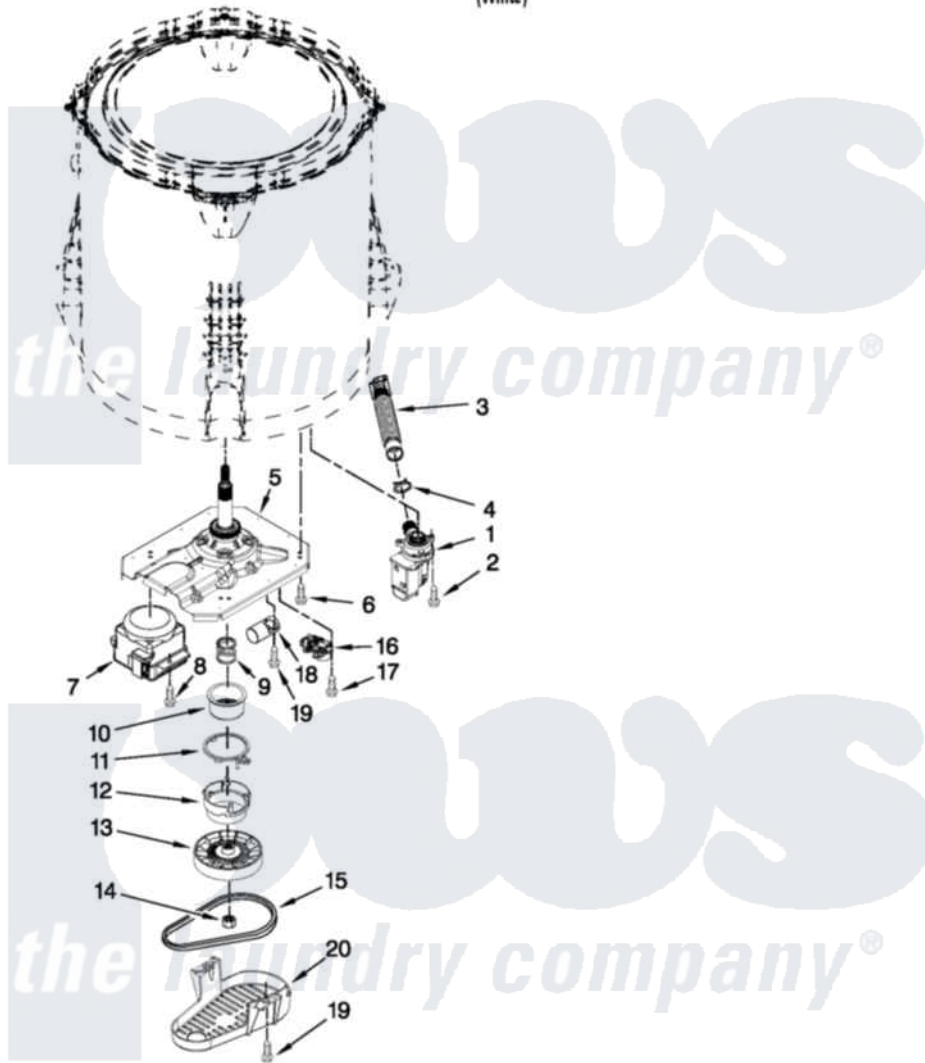

Whirlpool 7MWTW1502AW0 04 - GEARCASE, MOTOR AND PUMP PARTS

GEARCASE, MOTOR AND PUMP PARTS

For Model: 7MWTW1502AW0
(White)

W10472743

FOR ORDERING INFORMATION REFER TO PARTS PRICE LIST

7

Whirlpool [Residential Whirlpool 7MWTW1502AW0 Washer Parts](#) Parts Diagram 04 - GEARCASE, MOTOR AND PUMP PARTS

[Click on the part number to view part](#)

Item	Original Part Number	Replaced By	Status	Part Description
1	W10276397			Pump Assembly, Drain
2	W10004910			Screw, 12-16 X 1-1/4
3	W10215091			Hose, Inner Drain Assembly
4	8317496	285655		Clamp, Hose
5	W10006378	W10473144		Gearcase Assembly
6	W10249633			Screw, 7.2-1.6 X 30
7	W10006425	W10006415		Motor, Drive
8	W10094780	W10182109		Screw-Kit
9	W10006382	W10315818		Cam
10	W10006352	W10315818		Cam
11	W10006353	W10315818		Cam
12	W10006354	W10315818		Cam
13	W10006356			Pulley
14	W10163336			Nut, Pulley
15	W10006384			Belt, Drive
16	W10006355			Actuator, Shift

17	9741052	Screw, 6-32 X 1.00
18	W10278556	Capacitor, Motor Run
19	357640	Screw And Washer
20	W10006383	Shield, Pulley Cover