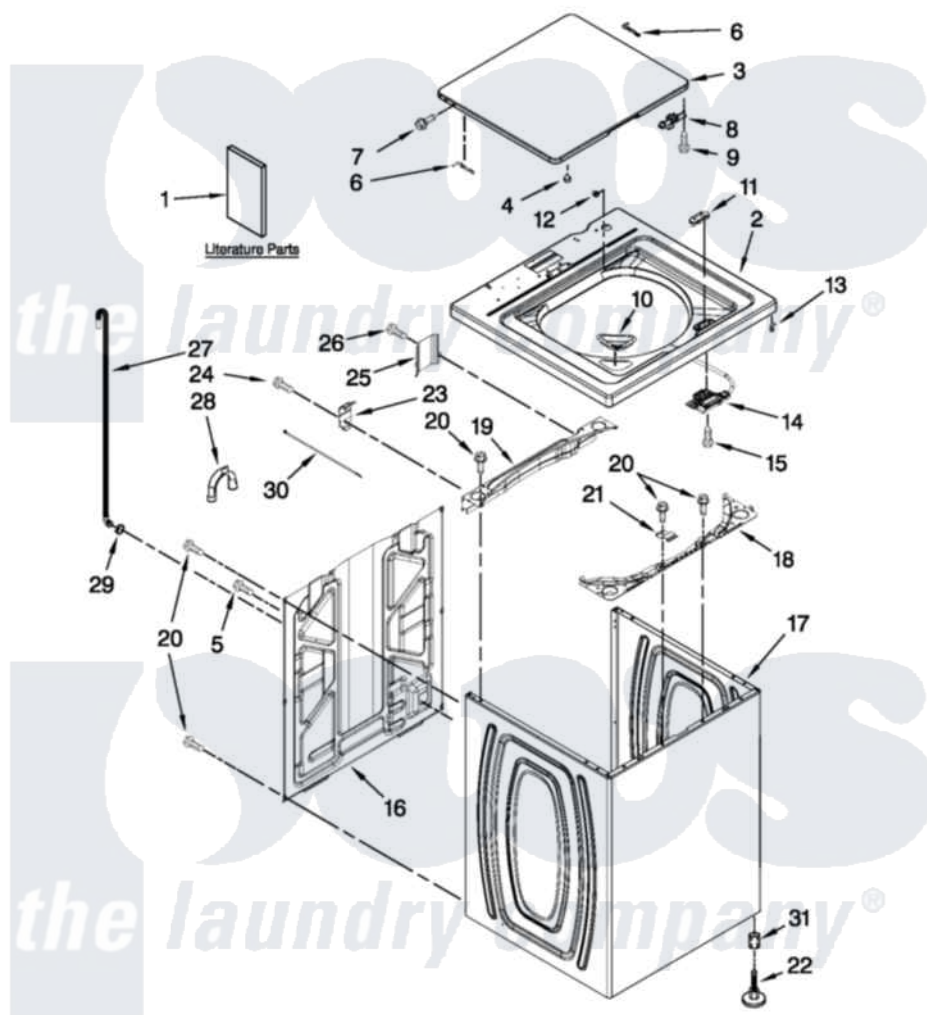

Whirlpool 7MWTW1602AW0 01 - TOP AND CABINET PARTS

TOP AND CABINET PARTS

For Model: 7MWTW1602AW0
(White)

AUTOMATIC WASHER

FOR ORDERING INFORMATION REFER TO PARTS PRICE LIST

11-11 Litho in U.S.A. (JLP) (psw)

1

Part No. W10467697 Rev. A

Whirlpool Residential Whirlpool 7MWTW1602AW0 Washer Parts Parts Diagram 01 - TOP AND CABINET PARTS

[Click on the part number to view part](#)

Item	Original Part Number	Replaced By	Status	Part Description
1	W10329765		Not Available	INSTALLATION INSTRUCTIONS
"	W10454963		Not Available	USE & CARE GUIDE
"	W10280489		Not Available	INSTALLATION (TECH SHEET)
"	W10454967		Not Available	ENERGY GUIDE
2	W10251299			Top
3	W10251302	W10338625		Lid
4	9724509			Bumper, Lid
5	9740848			Screw, Mixing Valve Mounting
6	91770			Hinge, Lid
7	W10119872	W10119828		Screw, Lid Hinge Mounting
8	W10240513			Strike, Lid Lock
9	W10273971			Screw, 6-19 X 1/2
10	W10192089			Dispenser, Bleach
11	W10392041			Bezel, Lid Lock
12	21258			Bearing, Lid Hinge