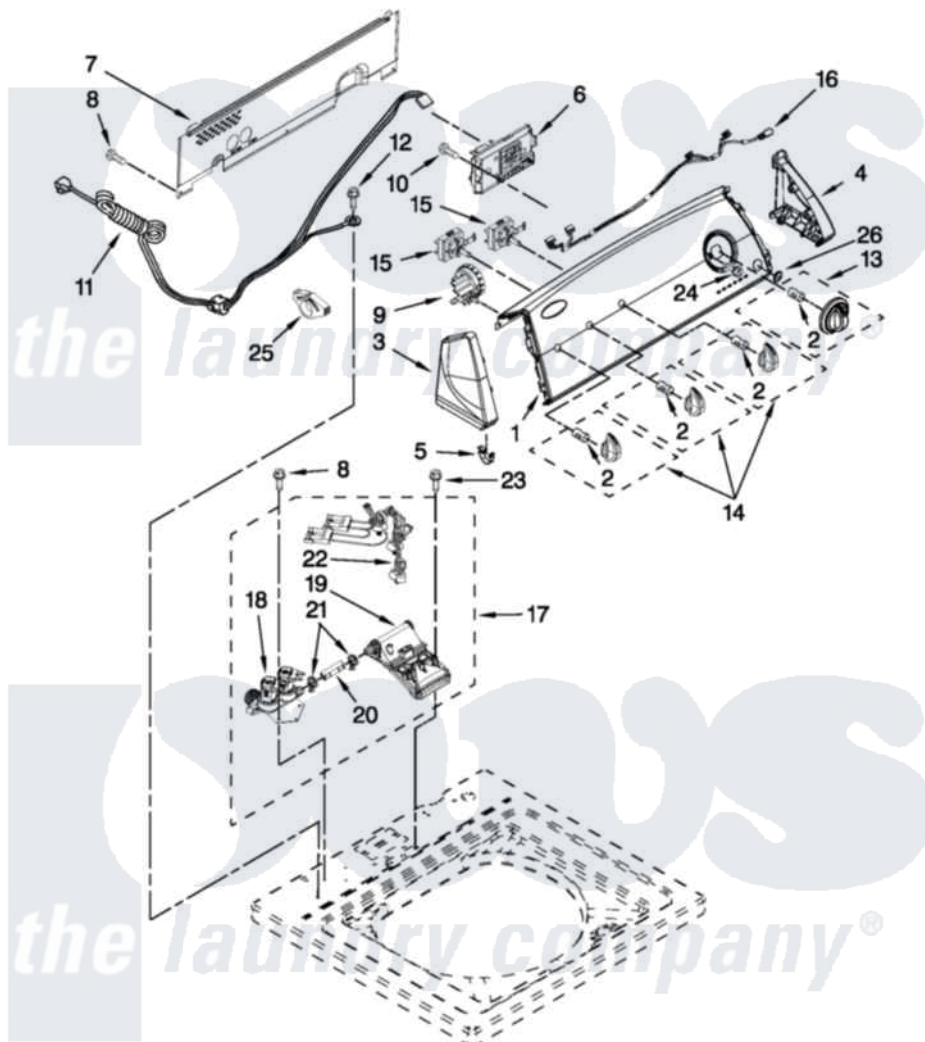

Whirlpool 7MWTW1602AW0 02 - CONTROLS AND WATER INLET PARTS

CONTROLS AND WATER INLET PARTS

For Model: 7MWTW1602AW0
(White)

FOR ORDERING INFORMATION REFER TO PARTS PRICE LIST

W10467697

3

Whirlpool [Residential Whirlpool 7MWTW1602AW0 Washer Parts](#) Parts Diagram 02 - CONTROLS AND WATER INLET PARTS

[Click on the part number to view part](#)

Item	Original Part Number	Replaced By	Status	Part Description
1	W10448568			Panel, Console
2	8536939			Clip, Knob
3	8566035	8565957		Cap, End
4	8566032	8565954		Cap, End
5	8312709			Clip-Console
6	W10456678			Control Unit Assembly, Machine And Motor
7	W10420985			Panel, Console Rear Cover
8	1157158	489069		Xxscrew, 10-12 X 1/2
9	W10268911			Hose, Pressure Switch
10	90767			Screw, 8A X 3/8 HeX Washer Head Tapping
11	W10276649			Cord, Power
12	3400076			Screw, Bracket Mounting
13	W10034750			Timer Knob Assembly
14	W10034380			Knob, Control

15	W10285512		Switch, Rotary Encoder
16	W10291174		Harness, Upper
17	W10432360		Inlet Assembly, Water
18	W10352256		Valve, Water Mixing
19	W10441423		Vacuum Break
20	W10238347		Hose, Vacuum Break
21	W10117298	596669	Clamp, Manifold
22	W10344775		Harness, Valve
23	8281163		Screw, Dispenser Housing Mounting
24	3400818		Screw, Timer Mounting
25	W10348582		Cable Tie
26	W10251309		Pushbutton, Start