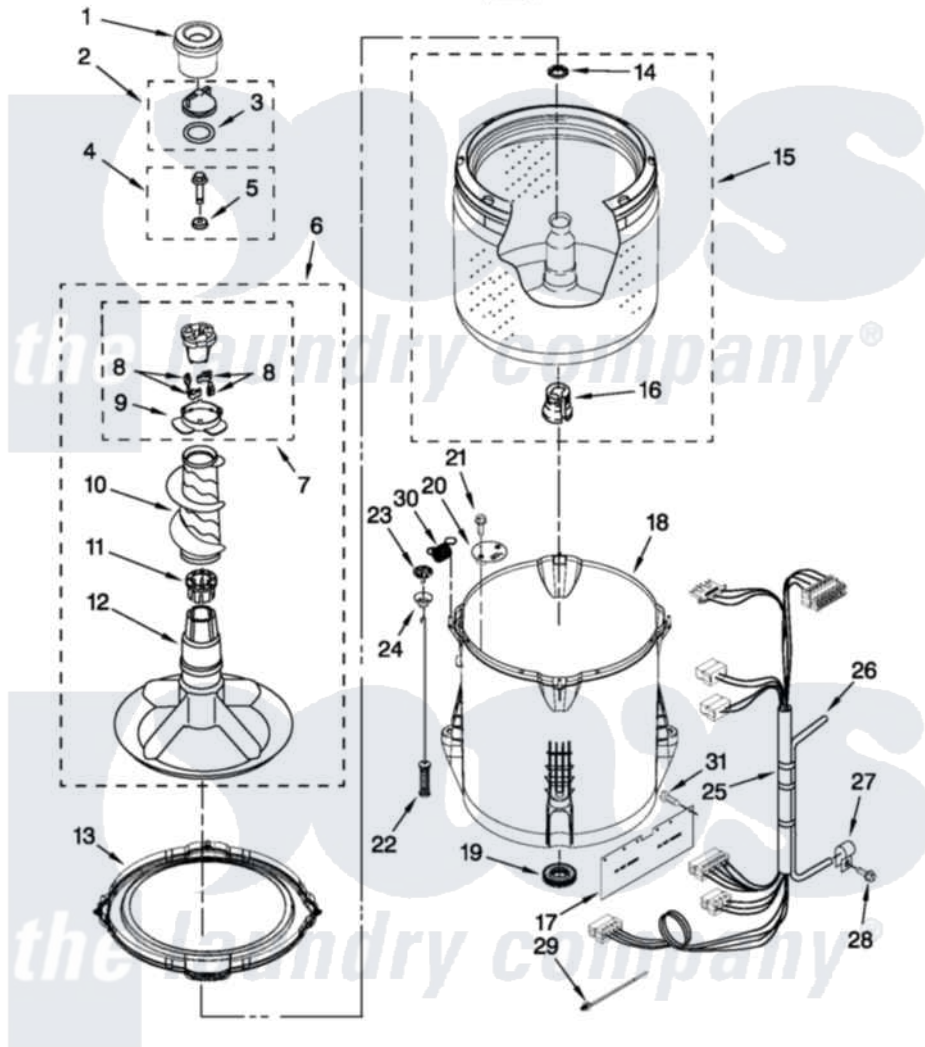

# Whirlpool 7MWTW1602AW0 03 - BASKET AND TUB PARTS

## BASKET AND TUB PARTS

For Model: 7MWTW1602AW0  
(White)

FOR ORDERING INFORMATION REFER TO PARTS PRICE LIST

W10467697

5

Whirlpool [Residential Whirlpool 7MWTW1602AW0 Washer Parts](#) Parts Diagram 03 - BASKET AND TUB PARTS  
Click on the part number to view part

Item	Original Part Number	Replaced By	Status	Part Description
1	8575076	<a href="#">8575076A</a>		Dispenser
2	3354733	<a href="#">W10074580</a>		Cap, Barrier
3	<a href="#">W10072840</a>			Fabric Softener
4	<a href="#">W10003790</a>			Screw And Washer
5	<a href="#">3949550</a>			Washer
6	3348117	<a href="#">285565</a>		Agitator
7	3363663	<a href="#">285811</a>		Cam-Agitator
8	3366877	<a href="#">80040</a>		Dog-Agitator
9	<a href="#">3363661</a>			Bearing, Driven Cam
10	<a href="#">3348752</a>			Mover, Clothes
11	3350389	<a href="#">285587</a>		Washer
12	<a href="#">3347288</a>			Agitator
13	<a href="#">W10215108</a>			Ring, Tub
14	<a href="#">21366</a>			Nut, Spanner
15	W10389330	<a href="#">W10349185</a>		Basket
16	<a href="#">389140</a>			Tub Block, Basket Drive

17	<a href="#">W10339098</a>		Shield, Splash
18	W10238320	<a href="#">W10371566</a>	Tub-Outer
19	W10006371	<a href="#">W10324647</a>	Seal-Tub
20	<a href="#">W10215093</a>		Filter, Drain Pump
21	<a href="#">8533928</a>		Screw, 8-18 X 3/4
22	W10257088	<a href="#">W10349191</a>	Suspension
23	W10405423	<a href="#">W10440729</a>	Suspension
24	W10256551	<a href="#">W10440729</a>	Suspension
25	<a href="#">W10297444</a>		Harness, Lower
26	W10297436	<a href="#">353244</a>	Hose, Pressure Switch
27	<a href="#">W10005430</a>		Clamp, Pressure Hose Retainer
28	8533943	<a href="#">W10109200</a>	Screw, Baffle Mounting
29	<a href="#">W10298887</a>		Cable Tie
30	W10348658	<a href="#">W10400895</a>	Spring
31	<a href="#">W10429200</a>		Retainer, Push In