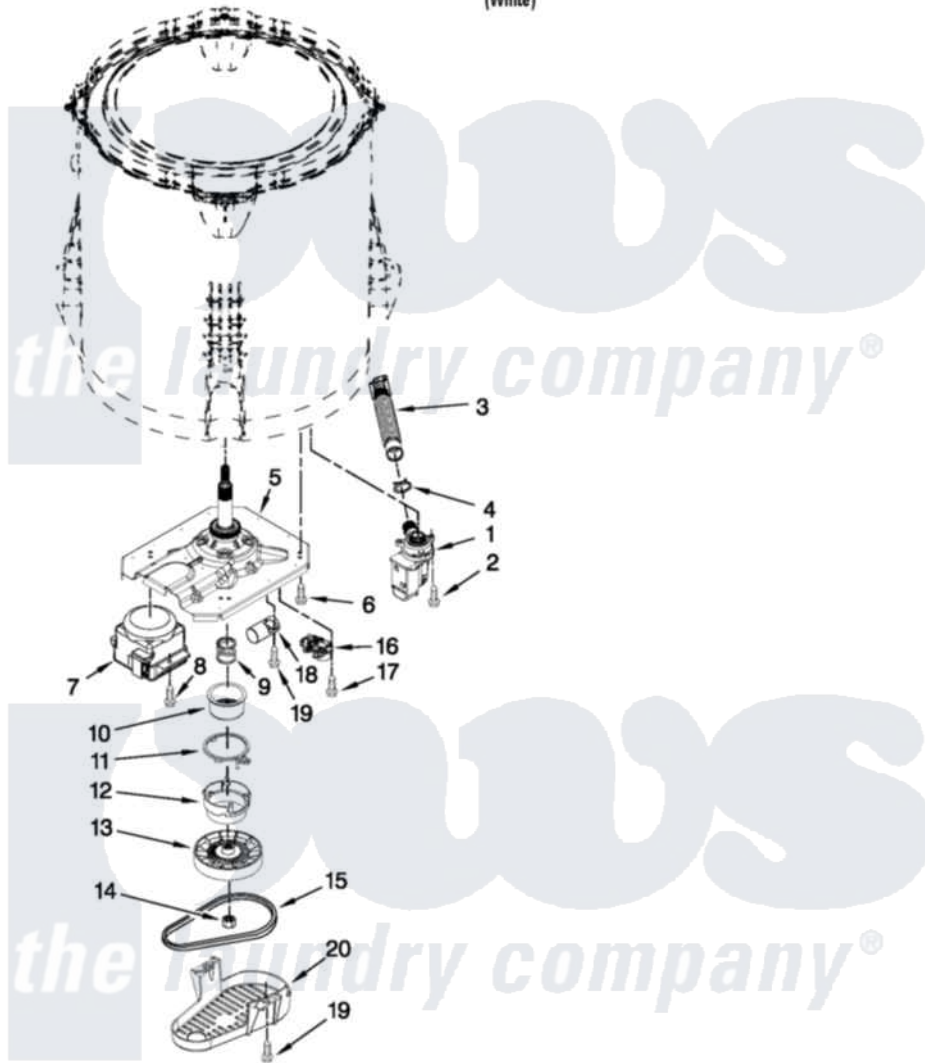

Whirlpool 7MWTW1602AW0 04 - GEARCASE, MOTOR AND PUMP PARTS

GEARCASE, MOTOR AND PUMP PARTS

For Model: 7MWTW1602AW0
(White)

W10467697

FOR ORDERING INFORMATION REFER TO PARTS PRICE LIST

7

Whirlpool [Residential Whirlpool 7MWTW1602AW0 Washer Parts](#) Parts Diagram 04 - GEARCASE, MOTOR AND PUMP PARTS

[Click on the part number to view part](#)

Item	Original Part Number	Replaced By	Status	Part Description
1	W10276397			Pump Assembly, Drain
2	W10004910			Screw, 12-16 X 1-1/4
3	W10215091			Hose, Inner Drain Assembly
4	8317496	285655		Clamp, Hose
5	W10006378	W10473144		Gearcase Assembly
6	W10249633			Screw, 7.2-1.6 X 30
7	W10006425	W10006415		Motor, Drive
8	W10094780	W10182109		Screw-Kit
9	W10006382	W10315818		Cam
10	W10006352	W10315818		Cam
11	W10006353	W10315818		Cam
12	W10006354	W10315818		Cam
13	W10006356			Pulley
14	W10163336			Nut, Pulley
15	W10006384			Belt, Drive
16	W10006355			Actuator, Shift

17	9741052	Screw, 6-32 X 1.00
18	W10278556	Capacitor, Motor Run
19	357640	Screw And Washer
20	W10006383	Shield, Pulley Cover