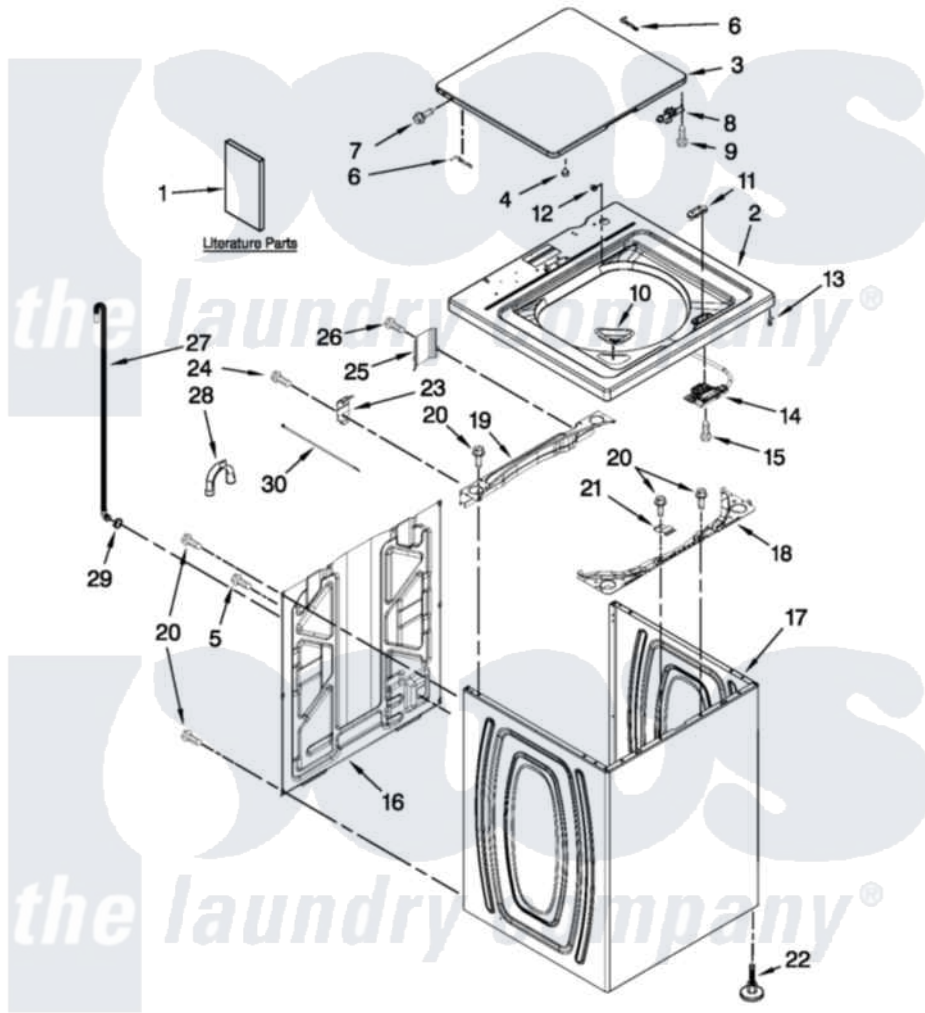

# Whirlpool 7MWTW1604AW0 01 - TOP AND CABINET PARTS

## TOP AND CABINET PARTS

For Model: 7MWTW1604AW0  
(White)

AUTOMATIC WASHER

FOR ORDERING INFORMATION REFER TO PARTS PRICE LIST

12-11 Litho in U.S.A. (JLP)(bay)

1

Part No. W10467701 Rev. A

Whirlpool Residential Whirlpool 7MWTW1604AW0 Washer Parts Parts Diagram 01 - TOP AND CABINET PARTS