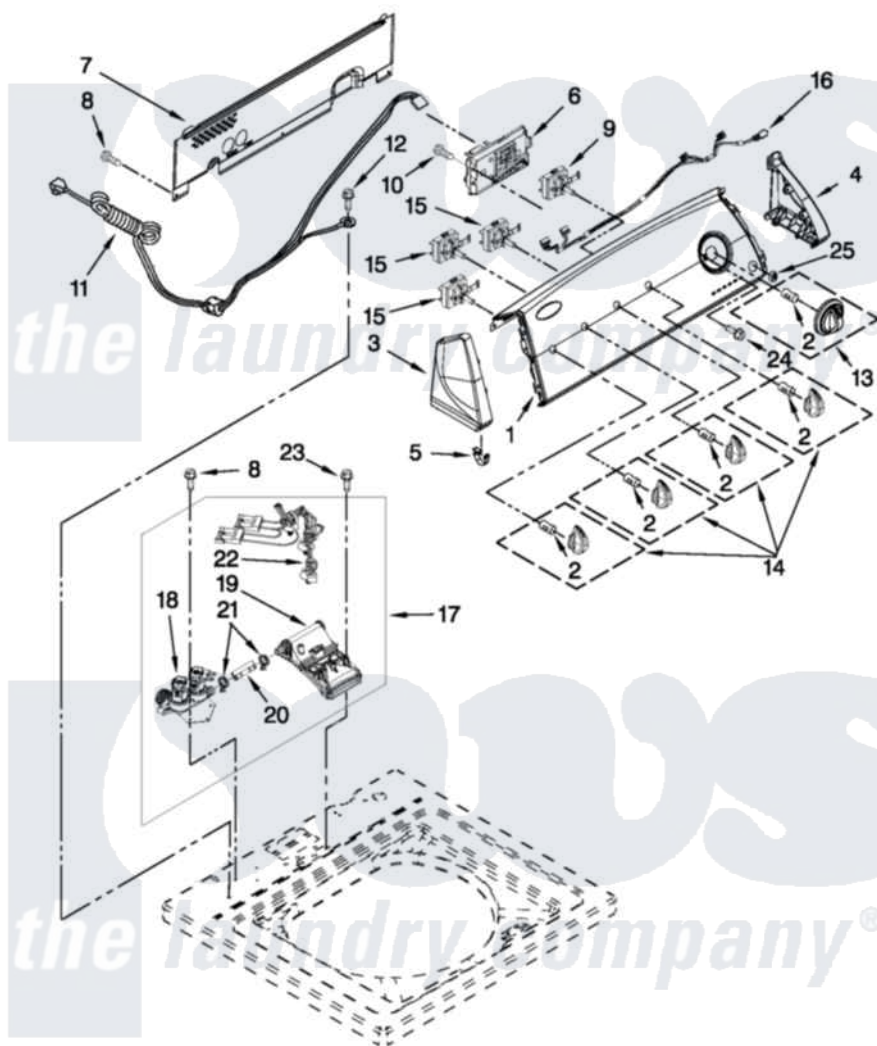

# Whirlpool 7MWTW1604AW0 02 - CONTROLS AND WATER INLET PARTS

## CONTROLS AND WATER INLET PARTS

For Model: 7MWTW1604AW0  
(White)

FOR ORDERING INFORMATION REFER TO PARTS PRICE LIST

W10467701

3

Whirlpool [Residential Whirlpool 7MWTW1604AW0 Washer Parts](#) Parts Diagram 02 - CONTROLS AND WATER INLET PARTS

[Click on the part number to view part](#)

Item	Original Part Number	Replaced By	Status	Part Description
1	<a href="#">W10448570</a>			Panel, Console
2	<a href="#">8536939</a>			Clip, Knob
3	8566035	<a href="#">8565957</a>		Cap, End
4	8566032	<a href="#">8565954</a>		Cap, End
5	<a href="#">8312709</a>			Clip-Console
6	<a href="#">W10456681</a>			Control Unit Assembly, Machine And Motor
7	<a href="#">W10420985</a>			Panel, Console Rear Cover
8	1157158	<a href="#">489069</a>		Xxscrew, 10-12 X 1/2
9	<a href="#">W10285511</a>			Switch, Rotary Encoder
10	<a href="#">90767</a>			Screw, 8A X 3/8 HeX Washer Head Tapping
11	<a href="#">W10276649</a>			Cord, Power
12	<a href="#">3400076</a>			Screw, Bracket Mounting
13	<a href="#">W10034750</a>			Timer Knob Assembly
14	<a href="#">W10034380</a>			Knob, Control

15	<a href="#">W10285512</a>		Switch, Rotary Encoder
16	<a href="#">W10291176</a>		Harness, Upper
17	<a href="#">W10432360</a>		Inlet Assembly, Water
18	<a href="#">W10352256</a>		Valve, Water Mixing
19	<a href="#">W10441423</a>		Vacuum Break
20	<a href="#">W10238347</a>		Hose, Vacuum Break
21	W10117298	<a href="#">596669</a>	Clamp, Manifold
22	<a href="#">W10344775</a>		Harness, Valve
23	<a href="#">8281163</a>		Screw, Dispenser Housing Mounting
24	<a href="#">3400818</a>		Screw, Timer Mounting
25	<a href="#">W10251309</a>		Pushbutton, Start