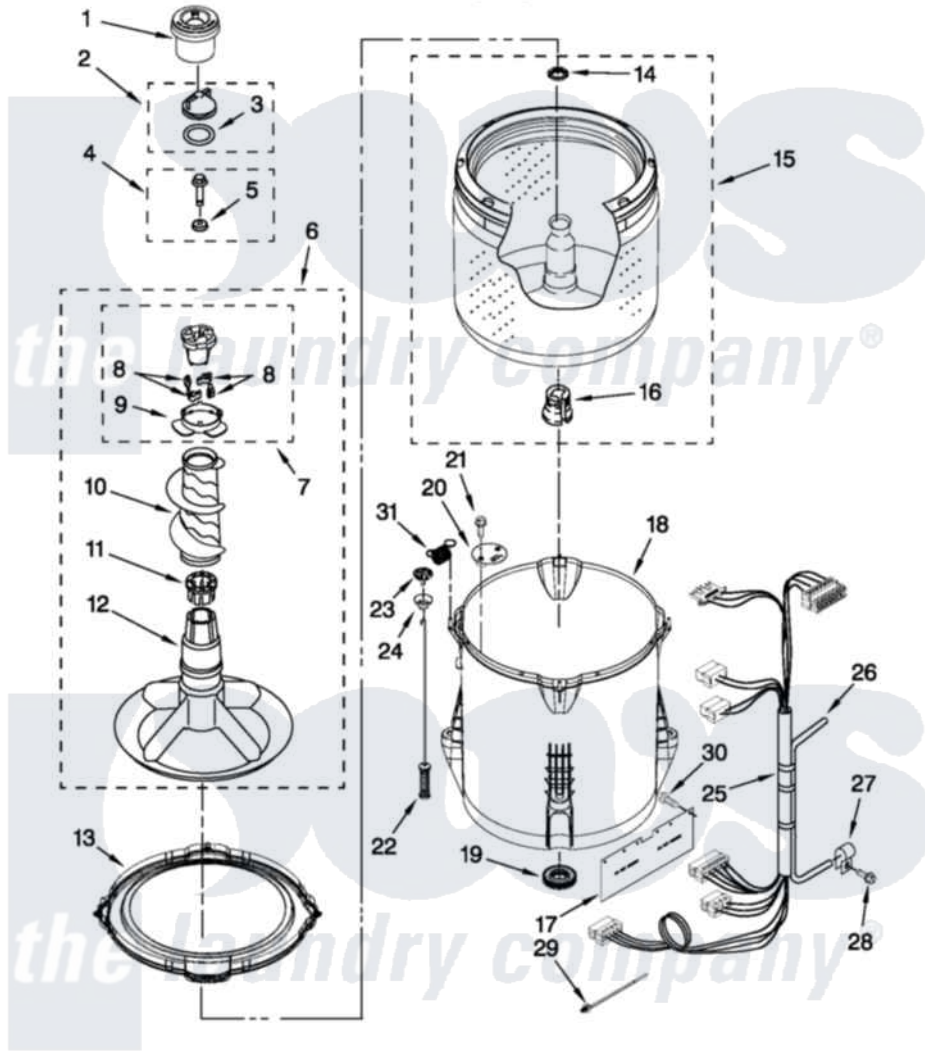

Whirlpool 7MWTW1604AW0 03 - BASKET AND TUB PARTS

BASKET AND TUB PARTS

For Model: 7MWTW1604AW0
(White)

W10467701

FOR ORDERING INFORMATION REFER TO PARTS PRICE LIST

5

Whirlpool [Residential Whirlpool 7MWTW1604AW0 Washer Parts](#) Parts Diagram 03 - BASKET AND TUB PARTS
Click on the part number to view part

Item	Original Part Number	Replaced By	Status	Part Description
1	8575076	8575076A		Dispenser
2	3354733	W10074580		Cap, Barrier
3	W10072840			Fabric Softener
4	W10003790			Screw And Washer
5	3949550			Washer
6	3348117	285565		Agitator
7	3363663	285811		Cam-Agitator
8	3366877	80040		Dog-Agitator
9	3363661			Bearing, Driven Cam
10	3348752			Mover, Clothes
11	3350389	285587		Washer
12	3347288			Agitator
13	W10215108			Ring, Tub
14	21366			Nut, Spanner
15	W10358261	W10349185		Basket
16	389140			Tub Block, Basket Drive

17	W10339098		Shield, Splash
18	W10238320	W10371566	Tub-Outer
19	W10006371	W10324647	Seal-Tub
20	W10215093		Filter, Drain Pump
21	8533928		Screw, 8-18 X 3/4
22	W10257088	W10349191	Suspension
23	W10405423	W10440729	Suspension
24	W10256551	W10440729	Suspension
25	W10297439		Harness, Lower
26	W10297441	353244	Hose, Pressure Switch
27	W10005430		Clamp, Pressure Hose Retainer
28	8533943	W10109200	Screw, Baffle Mounting
29	W10298887		Cable Tie
30	W10429200		Retainer, Push In
31	W10348658	W10400895	Spring