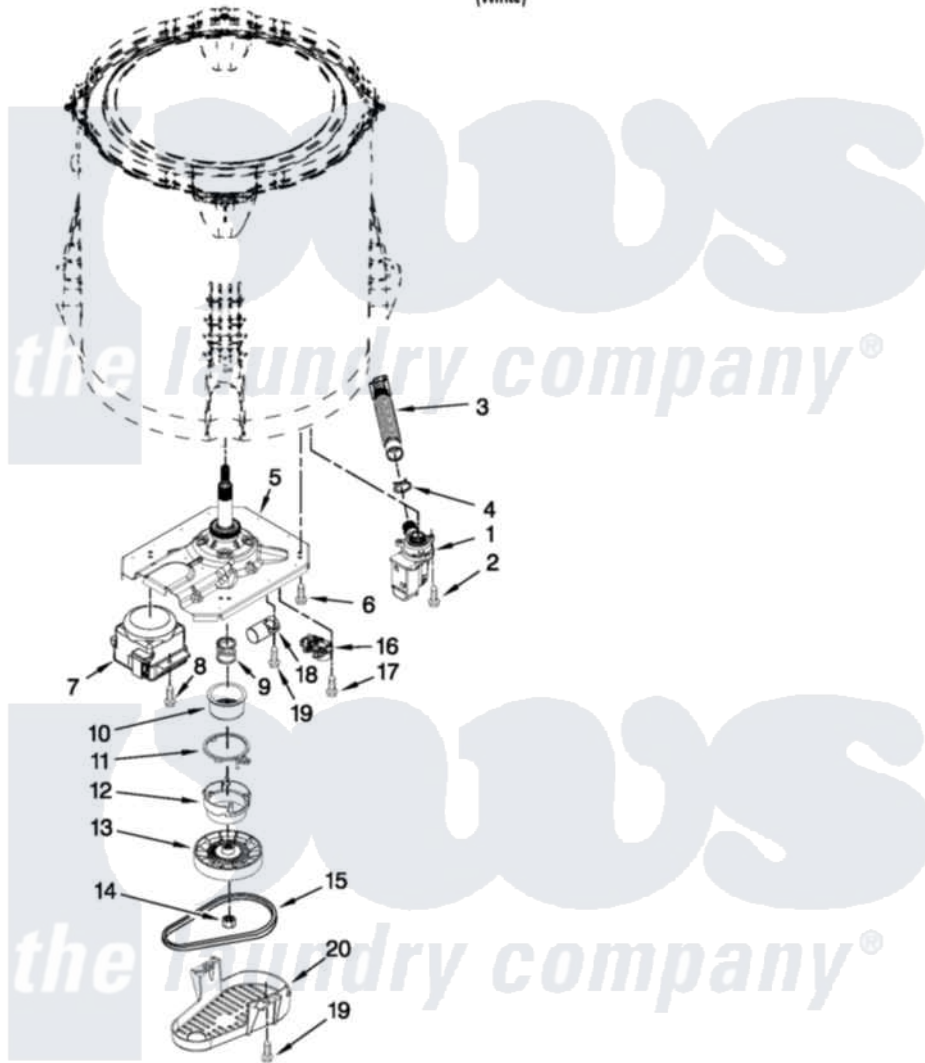

Whirlpool 7MWTW1604AW0 04 - GEARCASE, MOTOR AND PUMP PARTS

GEARCASE, MOTOR AND PUMP PARTS

For Model: 7MWTW1604AW0
(White)

FOR ORDERING INFORMATION REFER TO PARTS PRICE LIST

W10467701

7

Whirlpool [Residential Whirlpool 7MWTW1604AW0 Washer Parts](#) Parts Diagram 04 - GEARCASE, MOTOR AND PUMP PARTS

[Click on the part number to view part](#)

Item	Original Part Number	Replaced By	Status	Part Description
1	W10276397			Pump Assembly, Drain
2	W10004910			Screw, 12-16 X 1-1/4
3	W10215091			Hose, Inner Drain Assembly
4	8317496	285655		Clamp, Hose
5	W10006378	W10473144		Gearcase Assembly
6	W10249633			Screw, 7.2-1.6 X 30
7	W10006425	W10006415		Motor, Drive
8	W10094780	W10182109		Screw-Kit
9	W10006382	W10315818		Cam
10	W10006352	W10315818		Cam
11	W10006353	W10315818		Cam
12	W10006354	W10315818		Cam
13	W10006356			Pulley
14	W10163336			Nut, Pulley
15	W10006384			Belt, Drive
16	W10006355			Actuator, Shift

17	9741052	Screw, 6-32 X 1.00
18	W10278556	Capacitor, Motor Run
19	357640	Screw And Washer
20	W10006383	Shield, Pulley Cover