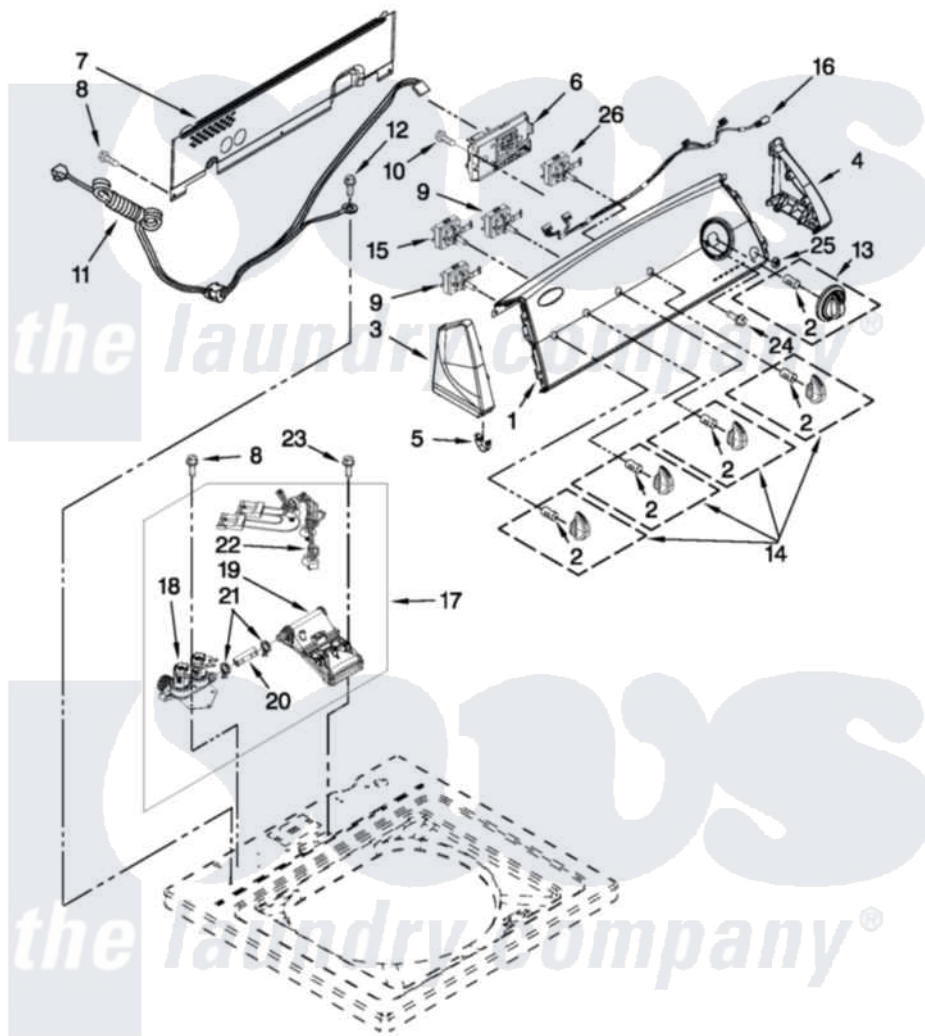

Whirlpool 7MWTW1605AW0 02 - CONTROLS AND WATER INLET PARTS

CONTROLS AND WATER INLET PARTS

For Model: 7MWTW1605AW0
(White)

FOR ORDERING INFORMATION REFER TO PARTS PRICE LIST

W10468070

3

Whirlpool Residential Whirlpool 7MWTW1605AW0 Washer Parts Parts Diagram 02 - CONTROLS AND WATER INLET PARTS

[Click on the part number to view part](#)

Item	Original Part Number	Replaced By	Status	Part Description
1	W10448571			Panel, Console
2	8536939			Clip, Knob
3	8566035	8565957		Cap, End
4	8566032	8565954		Cap, End
5	8312709			Clip-Console
6	W10456682			Control Unit Assembly, Machine And Motor
7	W10420985			Panel, Console Rear Cover
8	1157158	489069		Xxscrew, 10-12 X 1/2
9	W10285512			Switch, Rotary Encoder
10	90767			Screw, 8A X 3/8 HeX Washer Head Tapping
11	W10276649			Cord, Power
12	3400076			Screw, Bracket Mounting
13	W10034750			Timer Knob Assembly
14	W10034380			Knob, Control

15	W10285518		Switch, Rotary Encoder
16	W10291176		Harness, Upper
17	W10432360		Inlet Assembly, Water
18	W10352256		Valve, Water Mixing
19	W10441423		Vacuum Break
20	W10238347		Hose, Vacuum Break
21	W10117298	596669	Clamp, Manifold
22	W10344775		Harness, Valve
23	8281163		Screw, Dispenser Housing Mounting
24	3400818		Screw, Timer Mounting
25	W10251309		Pushbutton, Start
26	W10285511		Switch, Rotary Encoder