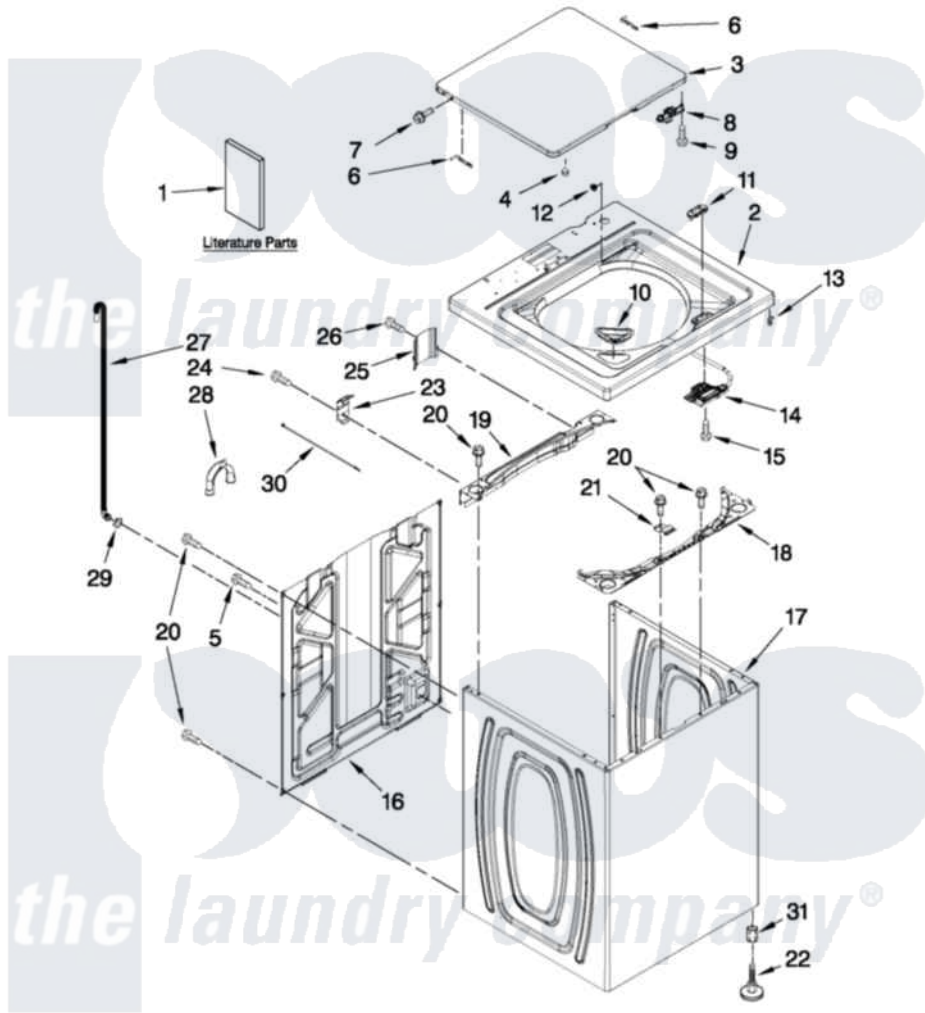

Whirlpool 7MWTW1706YM0 01 - TOP AND CABINET PARTS

TOP AND CABINET PARTS

For Model: 7MWTW1706YM0
(White)

AUTOMATIC WASHER

FOR ORDERING INFORMATION REFER TO PARTS PRICE LIST

9-11 Litho in U.S.A. (JLP) (psw)

1

Part No. W10447694 Rev. A

Whirlpool Residential Whirlpool 7MWTW1706YM0 Washer Parts Parts Diagram 01 - TOP AND CABINET PARTS

[Click on the part number to view part](#)

Item	Original Part Number	Replaced By	Status	Part Description
1	W10329765		Not Available	INSTALLATION INSTRUCTIONS
"	W10420100		Not Available	USE & CARE GUIDE
"	W10280489		Not Available	INSTALLATION (TECH SHEET)
"	W10418490		Not Available	ENERGY GUIDE
2	W10251319			Top
3	W10027624	W10193861		Lid
4	9724509			Bumper, Lid
5	9740848			Screw, Mixing Valve Mounting
6	91770			Hinge, Lid
7	W10119872	W10119828		Screw, Lid Hinge Mounting
8	W10240513			Strike, Lid Lock
9	W10273971			Screw, 6-19 X 1/2
10	W10192089			Dispenser, Bleach
11	W10392041			Bezel, Lid Lock
12	21258			Bearing, Lid Hinge