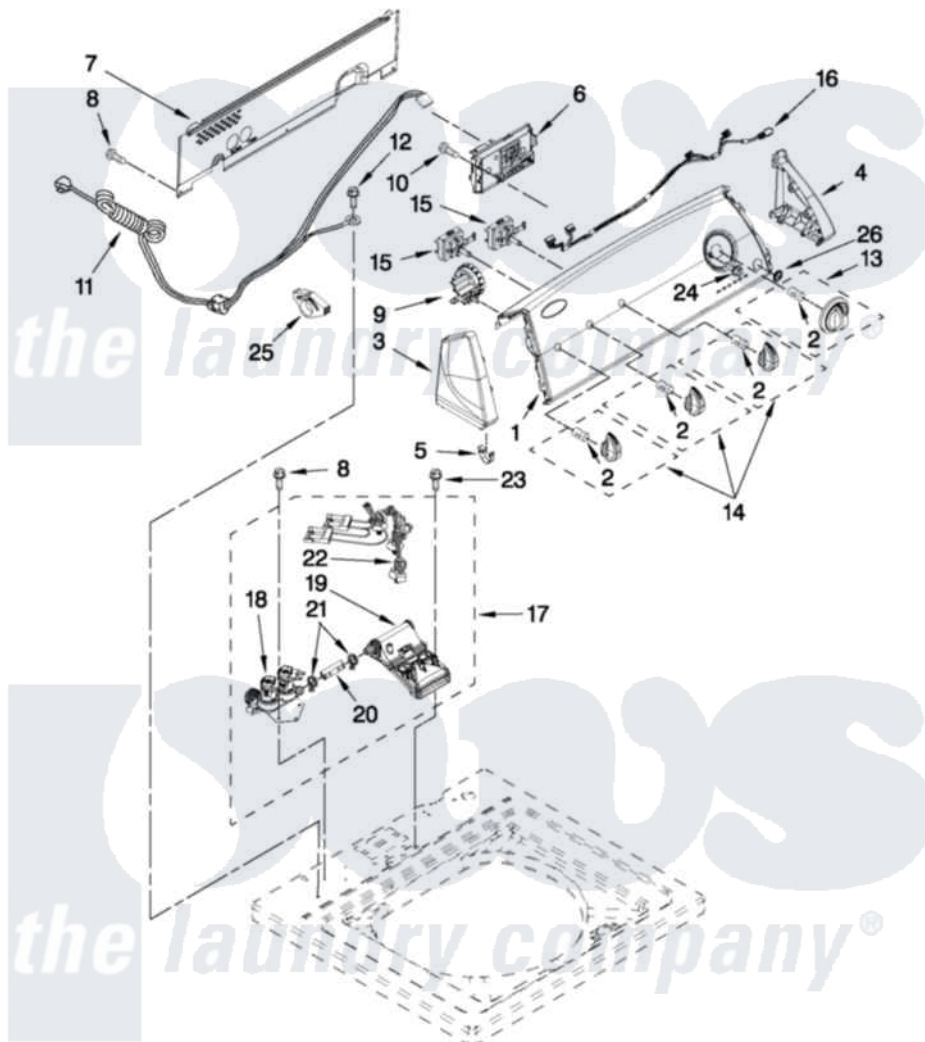

Whirlpool 7MWTW1706YM0 02 - CONTROLS AND WATER INLET PARTS

CONTROLS AND WATER INLET PARTS

For Model: 7MWTW1706YM0
(White)

FOR ORDERING INFORMATION REFER TO PARTS PRICE LIST

W10447694

3

Whirlpool [Residential Whirlpool 7MWTW1706YM0 Washer Parts](#) Parts Diagram 02 - CONTROLS AND WATER INLET PARTS

[Click on the part number to view part](#)

Item	Original Part Number	Replaced By	Status	Part Description
1	W10429693			Panel, Console
2	8536939			Clip, Knob
3	8566035	8565957		Cap, End
4	8566032	8565954		Cap, End
5	8312709			Clip-Console
6	W10434535			Control Unit Assembly, Machine And Motor
7	W10420985			Panel, Console Rear Cover
8	1157158	489069		Xxscrew, 10-12 X 1/2
9	W10268911			Hose, Pressure Switch
10	90767			Screw, 8A X 3/8 HeX Washer Head Tapping
11	W10276649			Cord, Power
12	3400076			Screw, Bracket Mounting
13	W10034750			Timer Knob Assembly
14	W10034380			Knob, Control

15	W10285512		Switch, Rotary Encoder
16	W10291174		Harness, Upper
17	W10432360		Inlet Assembly, Water
18	W10352256		Valve, Water Mixing
19	W10441423		Vacuum Break
20	W10238347		Hose, Vacuum Break
21	W10117298	596669	Clamp, Manifold
22	W10344775		Harness, Valve
23	8281163		Screw, Dispenser Housing Mounting
24	3400818		Screw, Timer Mounting
25	W10348582		Cable Tie
26	W10251309		Pushbutton, Start