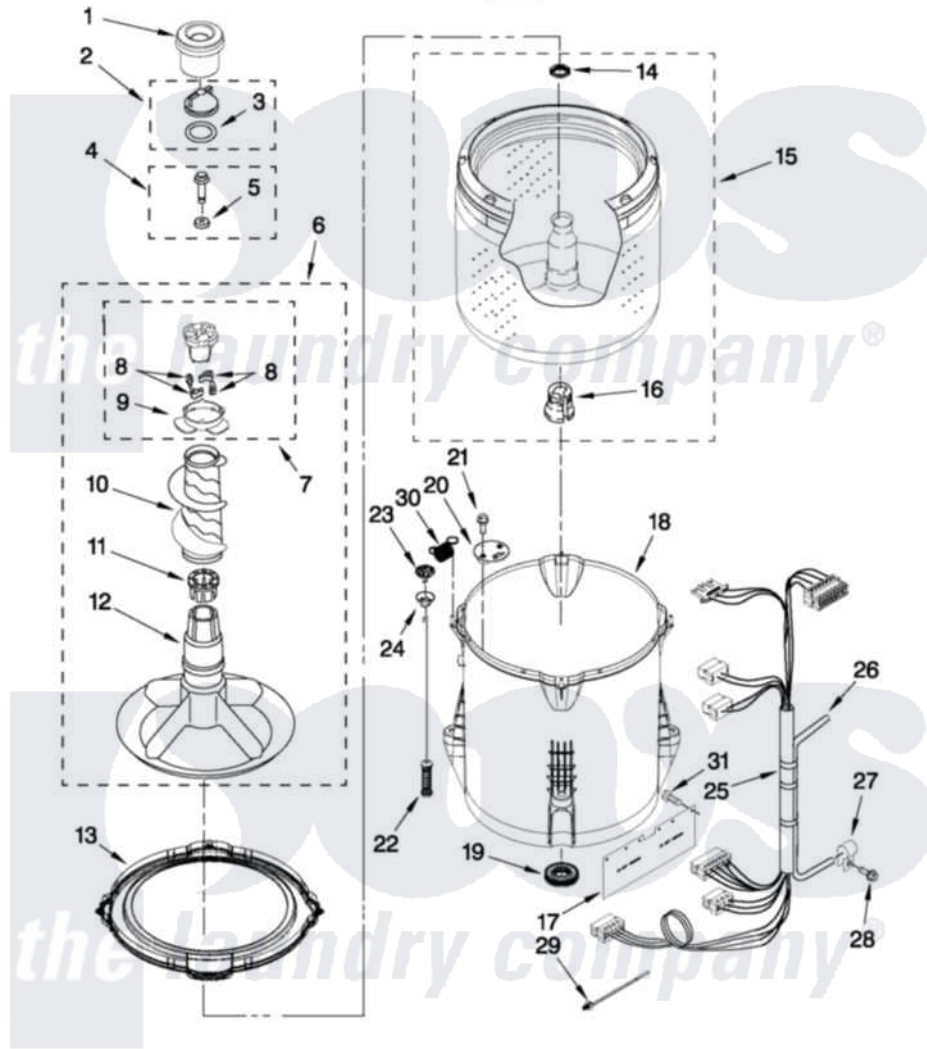

Whirlpool 7MWTW1706YM0 03 - BASKET AND TUB PARTS

BASKET AND TUB PARTS

For Model: 7MWTW1706YM0
(White)

W10447694

FOR ORDERING INFORMATION REFER TO PARTS PRICE LIST

5

Whirlpool [Residential Whirlpool 7MWTW1706YM0 Washer Parts](#) Parts Diagram 03 - BASKET AND TUB PARTS
Click on the part number to view part

Item	Original Part Number	Replaced By	Status	Part Description
1	8575076	8575076A		Dispenser
2	3354733	W10074580		Cap, Barrier
3	W10072840			Fabric Softener
4	W10003790			Screw And Washer
5	3949550			Washer
6	3348117	285565		Agitator
7	3363663	285811		Cam-Agitator
8	3366877	80040		Dog-Agitator
9	3363661			Bearing, Driven Cam
10	3348752			Mover, Clothes
11	3350389	285587		Washer
12	3347288			Agitator
13	W10215108			Ring, Tub
14	21366			Nut, Spanner
15	W10389330	W10349185		Basket
16	389140			Tub Block, Basket Drive

17	W10339098		Shield, Splash
18	W10238320	W10371566	Tub-Outer
19	W10006371	W10324647	Seal-Tub
20	W10215093		Filter, Drain Pump
21	8533928		Screw, 8-18 X 3/4
22	W10257088	W10349191	Suspension
23	W10215136	W10440729	Suspension
24	W10256551	W10440729	Suspension
25	W10297444		Harness, Lower
26	W10297436	353244	Hose, Pressure Switch
27	W10005430		Clamp, Pressure Hose Retainer
28	8533943	W10109200	Screw, Baffle Mounting
29	W10298887		Cable Tie
30	W10348658	W10400895	Spring
31	W10273613		Retainer, Push In