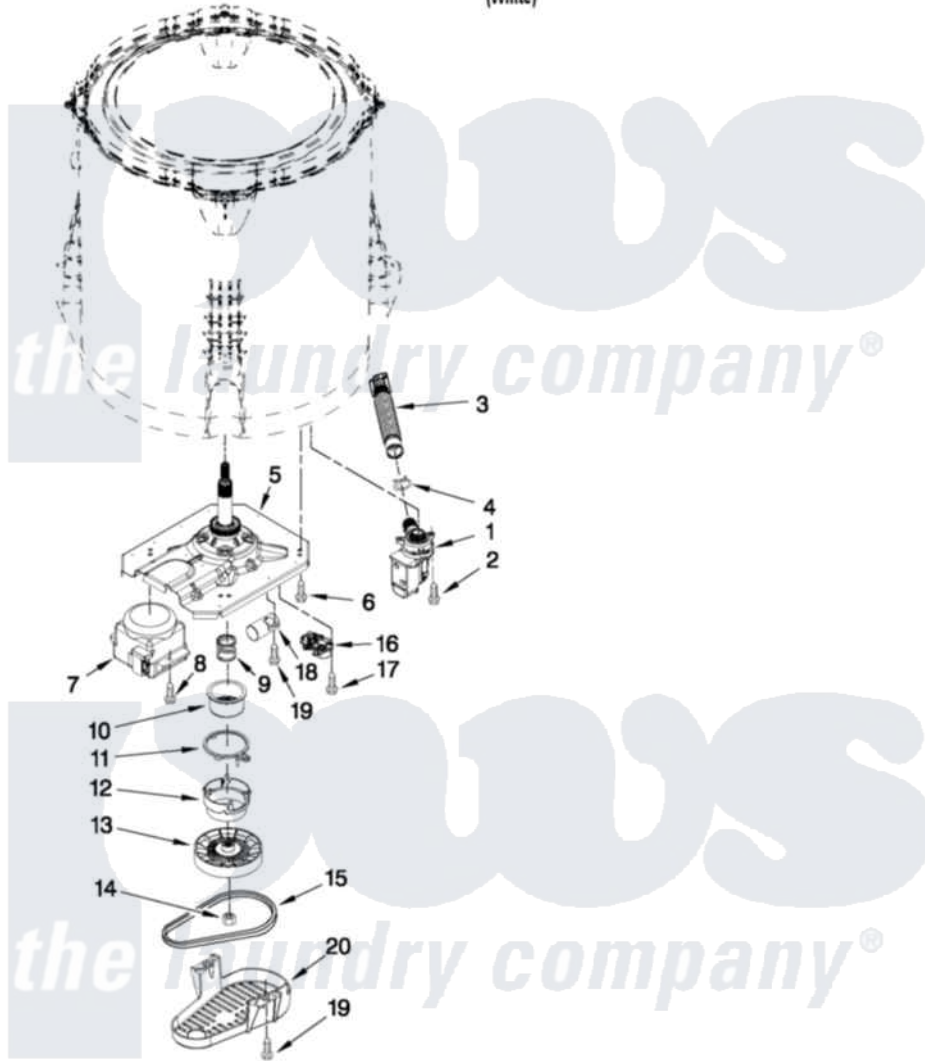

# Whirlpool 7MWTW1706YM0 04 - GEARCASE, MOTOR AND PUMP PARTS

## GEARCASE, MOTOR AND PUMP PARTS

For Model: 7MWTW1706YM0

(White)

FOR ORDERING INFORMATION REFER TO PARTS PRICE LIST

W10447694

7

Whirlpool [Residential Whirlpool 7MWTW1706YM0 Washer Parts](#) Parts Diagram 04 - GEARCASE, MOTOR AND PUMP PARTS

[Click on the part number to view part](#)

Item	Original Part Number	Replaced By	Status	Part Description
1	<a href="#">W10276397</a>			Pump Assembly, Drain
2	<a href="#">W10004910</a>			Screw, 12-16 X 1-1/4
3	<a href="#">W10215091</a>			Hose, Inner Drain Assembly
4	8317496	<a href="#">285655</a>		Clamp, Hose
5	W10006378	<a href="#">W10473144</a>		Gearcase Assembly
6	<a href="#">W10249633</a>			Screw, 7.2-1.6 X 30
7	<a href="#">W10006415</a>			Motor, Drive
8	W10094780	<a href="#">W10182109</a>		Screw-Kit
9	W10006382	<a href="#">W10315818</a>		Cam
10	W10006352	<a href="#">W10315818</a>		Cam
11	W10006353	<a href="#">W10315818</a>		Cam
12	W10006354	<a href="#">W10315818</a>		Cam
13	<a href="#">W10006356</a>			Pulley
14	<a href="#">W10163336</a>			Nut, Pulley
15	<a href="#">W10006384</a>			Belt, Drive
16	<a href="#">W10006355</a>			Actuator, Shift

17	<a href="#">9741052</a>	Screw, 6-32 X 1.00
18	<a href="#">W10278556</a>	Capacitor, Motor Run
19	<a href="#">357640</a>	Screw And Washer
20	<a href="#">W10006383</a>	Shield, Pulley Cover