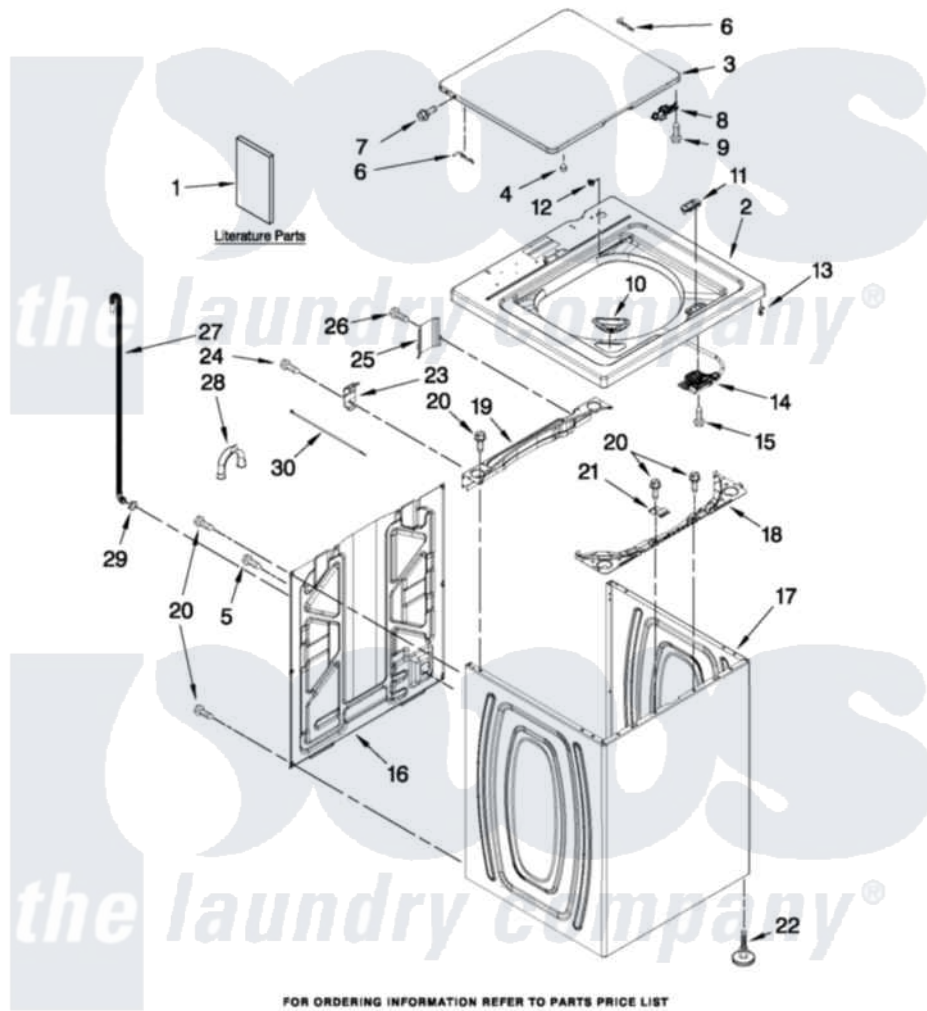

Whirlpool 7MWTW1709YM0 01 - TOP AND CABINET PARTS

TOP AND CABINET PARTS

For Model: 7MWTW1709YM0
(White)

AUTOMATIC WASHER

FOR ORDERING INFORMATION REFER TO PARTS PRICE LIST

2-11 Litho in U.S.A. (MP)(bay)

1

Part No. W10396502 Rev. A

Whirlpool Residential Whirlpool 7MWTW1709YM0 Washer Parts Parts Diagram 01 - TOP AND CABINET PARTS

[Click on the part number to view part](#)

Item	Original Part Number	Replaced By	Status	Part Description
1	W10329765		Not Available	INSTALLATION INSTRUCTIONS
"	W10366276		Not Available	USE & CARE GUIDE
"	W10280489		Not Available	INSTALLATION (TECH SHEET)
"	W10366290		Not Available	ENERGY GUIDE
2	W10251319			Top
3	W10338652			Lid
4	9724509			Bumper, Lid
5	9740848			Screw, Mixing Valve Mounting
6	91770			Hinge, Lid
7	W10119872	W10119828		Screw, Lid Hinge Mounting
8	W10240513			Strike, Lid Lock
9	W10273971			Screw, 6-19 X 1/2
10	W10192089			Dispenser, Bleach
11	W10240511	W10392041		Bezel, Lid Lock
12	21258			Bearing, Lid Hinge