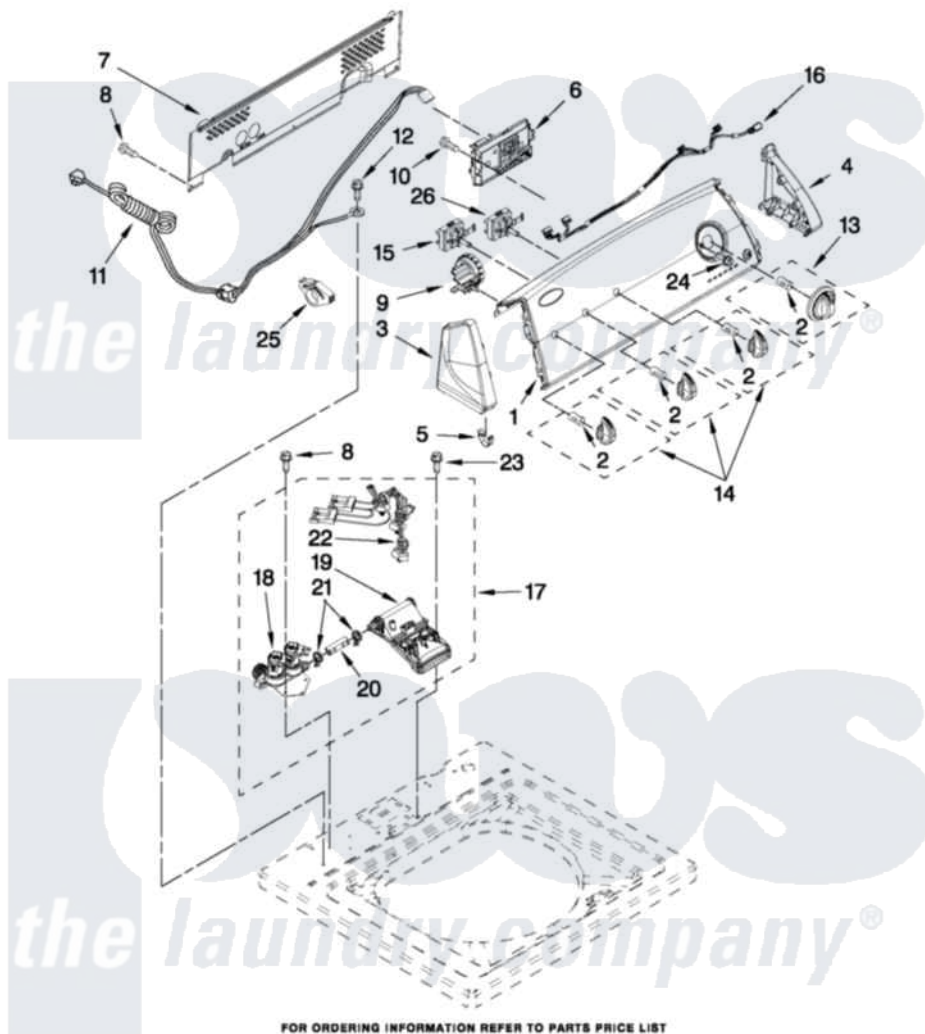

Whirlpool 7MWTW1709YM0 02 - CONTROLS AND WATER INLET PARTS

CONTROLS AND WATER INLET PARTS

For Model: 7MWTW1709YM0
(White)

FOR ORDERING INFORMATION REFER TO PARTS PRICE LIST

W10396502

3

Whirlpool [Residential Whirlpool 7MWTW1709YM0 Washer Parts](#) Parts Diagram 02 - CONTROLS AND WATER INLET PARTS

[Click on the part number to view part](#)

Item	Original Part Number	Replaced By	Status	Part Description
1	W10354018			Panel, Console
2	8536939			Clip, Knob
3	8566035	8565957		Cap, End
4	8566032	8565954		Cap, End
5	8312709			Clip-Console
6	W10296043	W10434670		Control Unit Assembly, Machine And Motor
7	W10251310	W10420985		Panel, Console Rear Cover
8	1157158	489069		Xxscrew, 10-12 X 1/2
9	W10268910			Switch, Water Level
10	90767			Screw, 8A X 3/8 HeX Washer Head Tapping
11	W10276649			Cord, Power
12	3400076			Screw, Bracket Mounting
13	W10034750			Timer Knob Assembly
14	W10034380			Knob, Control

15	W10285511		Switch, Rotary Encoder
16	W10291174		Harness, Upper
17	W10357189		Inlet Assembly, Water
18	W10352256		Valve, Water Mixing
19	W10334611	W10441423	Vacuum Break
20	W10238347		Hose, Vacuum Break
21	W10117298	596669	Clamp, Manifold
22	W10337345	W10344775	Harness, Valve
23	8281163		Screw, Dispenser Housing Mounting
24	3400818		Screw, Timer Mounting
25	W10348582		Cable Tie
26	W10285512		Switch, Rotary Encoder