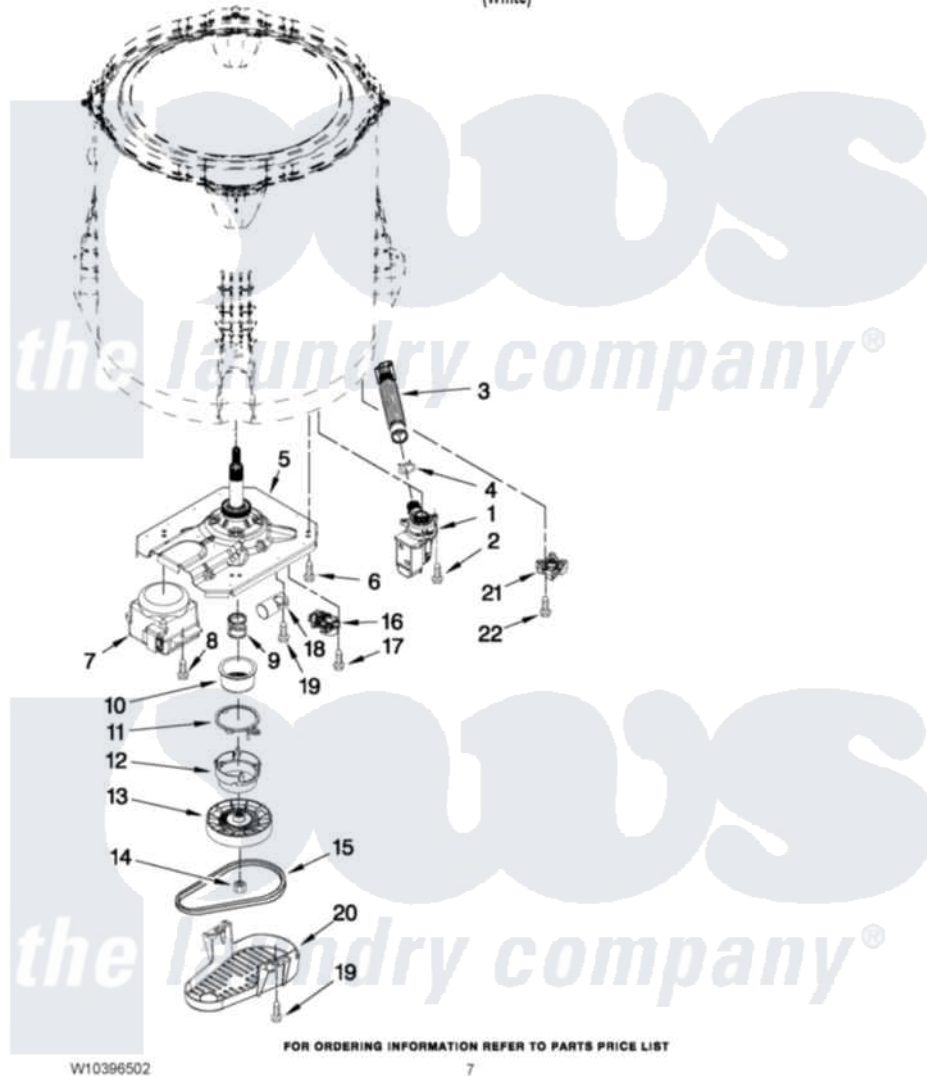

Whirlpool 7MWTW1709YM0 04 - GEARCASE, MOTOR AND PUMP PARTS

GEARCASE, MOTOR AND PUMP PARTS

For Model: 7MWTW1709YM0
(White)

Whirlpool [Residential Whirlpool 7MWTW1709YM0 Washer Parts](#) Parts Diagram 04 - GEARCASE, MOTOR AND PUMP PARTS

[Click on the part number to view part](#)

Item	Original Part Number	Replaced By	Status	Part Description
1	W10276397			Pump Assembly, Drain
2	W10004910			Screw, 12-16 X 1-1/4
3	W10215091			Hose, Inner Drain Assembly
4	8317496	285655		Clamp, Hose
5	W10006378	W10473144		Gearcase Assembly
6	W10249633			Screw, 7.2-1.6 X 30
7	W10006415			Motor, Drive
8	W10094780	W10182109		Screw-Kit
9	W10006382	W10315818		Cam
10	W10006352	W10315818		Cam
11	W10006353	W10315818		Cam
12	W10006354	W10315818		Cam
13	W10006356			Pulley
14	W10163336			Nut, Pulley
15	W10006384			Belt, Drive
16	W10006355			Actuator, Shift

17	9741052	Screw, 6-32 X 1.00
18	W10278556	Capacitor, Motor Run
19	357640	Screw And Washer
20	W10006383	Shield, Pulley Cover
21	W10238318	Counterweight
22	W10238319	Screw, 8-18 X 1.00