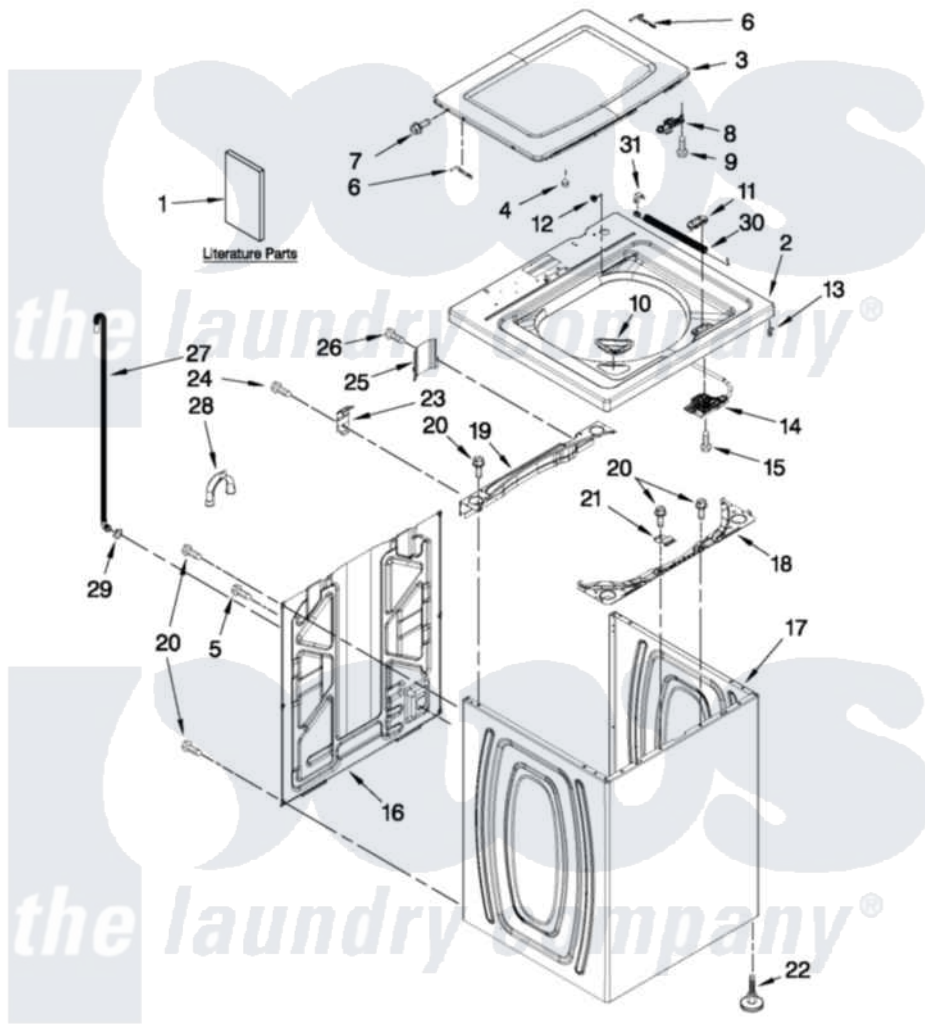

Whirlpool 7MWTW1710YM0 01 - TOP AND CABINET PARTS

TOP AND CABINET PARTS

For Model: 7MWTW1710YM0
(White)

AUTOMATIC WASHER

FOR ORDERING INFORMATION REFER TO PARTS PRICE LIST

3-11 Litho in U.S.A. (MP)(bay)

1

Part No. W10399651 Rev. A

Whirlpool Residential Whirlpool 7MWTW1710YM0 Washer Parts Parts Diagram 01 - TOP AND CABINET PARTS

[Click on the part number to view part](#)

Item	Original Part Number	Replaced By	Status	Part Description
1	W10329765		Not Available	INSTALLATION INSTRUCTIONS
"	W10366276		Not Available	USE & CARE GUIDE
"	W10280489		Not Available	INSTALLATION (TECH SHEET)
"	W10366290		Not Available	ENERGY GUIDE
2	W10354405			Top
3	W10354410			Lid
4	9724509			Bumper, Lid
5	9740848			Screw, Mixing Valve Mounting
6	91770			Hinge, Lid
"	W10202542			Hinge, Lid
7	W10119872	W10119828		Screw, Lid Hinge Mounting
8	W10240513			Strike, Lid Lock
9	W10273971			Screw, 6-19 X 1/2
10	W10192089			Dispenser, Bleach
11	W10240511	W10392041		Bezel, Lid Lock