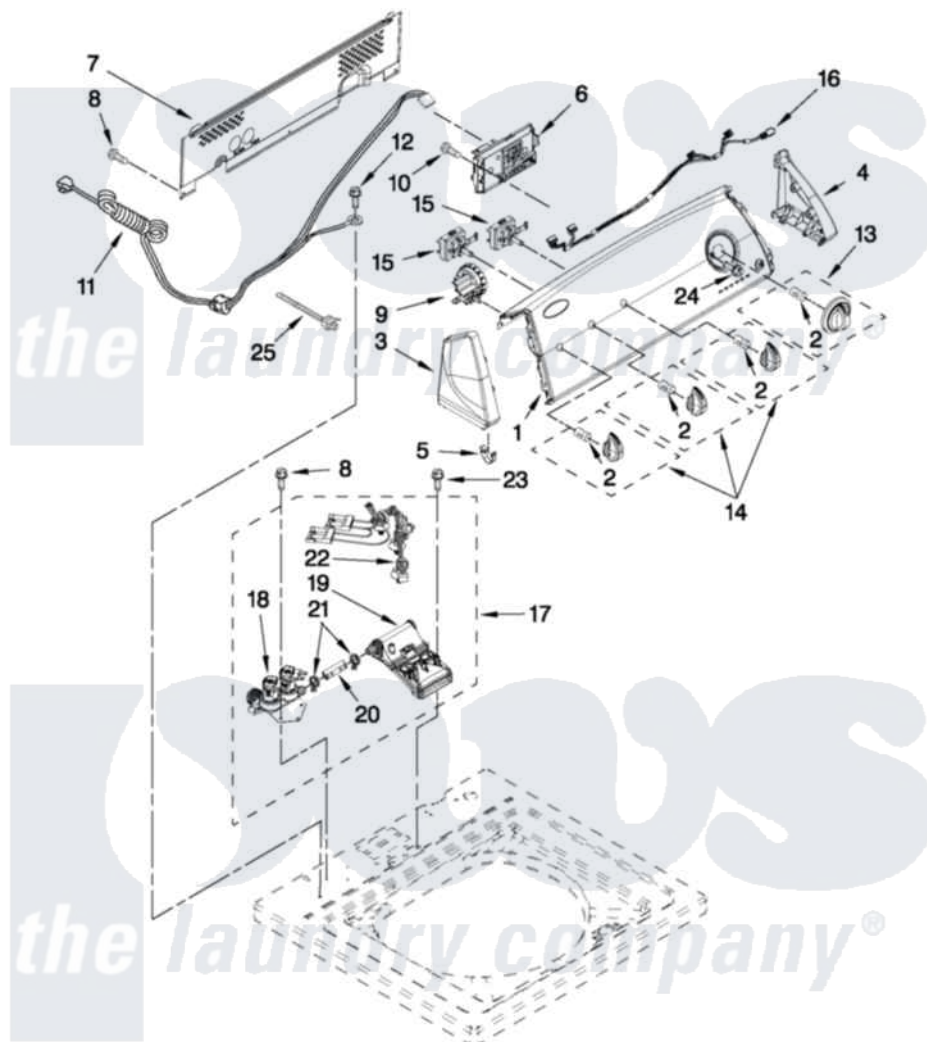

Whirlpool 7MWTW1710YM0 02 - CONTROLS AND WATER INLET PARTS

CONTROLS AND WATER INLET PARTS

For Model: 7MWTW1710YM0
(White)

FOR ORDERING INFORMATION REFER TO PARTS PRICE LIST

W10399651

3

Whirlpool [Residential Whirlpool 7MWTW1710YM0 Washer Parts](#) Parts Diagram 02 - CONTROLS AND WATER INLET PARTS

[Click on the part number to view part](#)

Item	Original Part Number	Replaced By	Status	Part Description
1	W10354019			Panel, Console
2	8536939			Clip, Knob
3	8566035	8565957		Cap, End
4	8566032	8565954		Cap, End
5	8312709			Clip-Console
6	W10395597			Control Unit Assembly, Machine And Motor
7	W10251310	W10420985		Panel, Console Rear Cover
8	1157158	489069		Xxscrew, 10-12 X 1/2
9	W10268911			Hose, Pressure Switch
10	90767			Screw, 8A X 3/8 HeX Washer Head Tapping
11	W10276649			Cord, Power
12	3400076			Screw, Bracket Mounting
13	W10034750			Timer Knob Assembly
14	W10034380			Knob, Control

15	W10285512		Switch, Rotary Encoder
16	W10291174		Harness, Upper
17	W10357189		Inlet Assembly, Water
18	W10352256		Valve, Water Mixing
19	W10334611	W10441423	Vacuum Break
20	W10238347		Hose, Vacuum Break
21	W10117298	596669	Clamp, Manifold
22	W10337345	W10344775	Harness, Valve
23	8281163		Screw, Dispenser Housing Mounting
24	3400818		Screw, Timer Mounting
25	W10231379	W10251893	Clamp-Hose