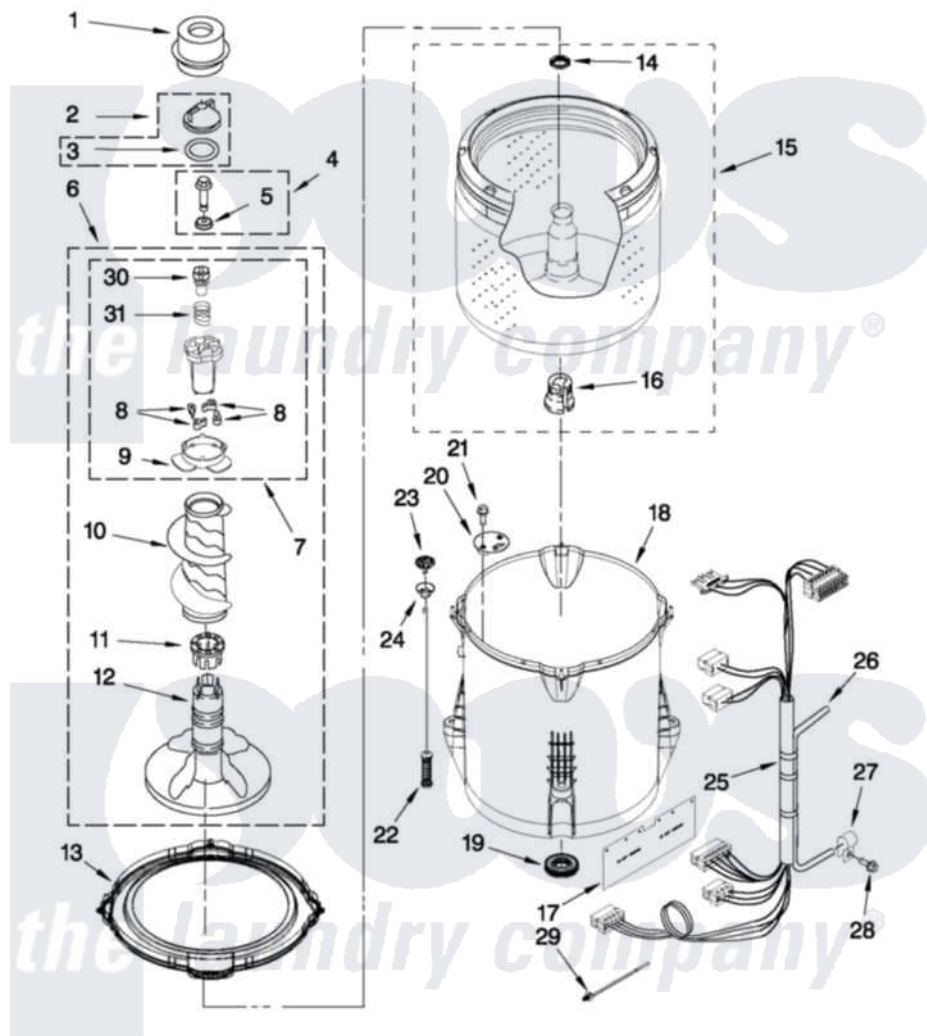

Whirlpool 7MWTW1710YM0 03 - BASKET AND TUB PARTS

BASKET AND TUB PARTS

For Model: 7MWTW1710YM0
(White)

FOR ORDERING INFORMATION REFER TO PARTS PRICE LIST

W10399651

5

Whirlpool [Residential Whirlpool 7MWTW1710YM0 Washer Parts](#) Parts Diagram 03 - BASKET AND TUB PARTS
Click on the part number to view part

Item	Original Part Number	Replaced By	Status	Part Description
1	8580006			Dispenser, Fabric Softener
2	3354733	W10074580		Cap, Barrier
3	W10072840			Fabric Softener
4	W10003790			Screw And Washer
5	3949550			Washer
6	8578210			Agitator, Complete Assembly
7	8537434			Cam, Driven
8	3366877	80040		Dog-Agitator
9	8055141			Bearing-Driven Cam
10	8054468			Auger, Agitator
11	8055228			Spacer, Thrust
12	8578209			Agitator, Complete Assembly
13	W10215108			Ring, Tub
14	21366			Nut, Spanner
15	W10358261	W10349185		Basket
16	389140			Tub Block, Basket Drive

17	W10339098		Shield, Splash
18	W10238320	W10371566	Tub-Outer
19	W10006371	W10324647	Seal-Tub
20	W10215093		Filter, Drain Pump
21	8533928		Screw, 8-18 X 3/4
22	W10257088	W10349191	Suspension
23	W10215136	W10440729	Suspension
24	W10256551	W10440729	Suspension
25	W10297444		Harness, Lower
26	W10297442		Hose, Pressure Switch
27	W10005430		Clamp, Pressure Hose Retainer
28	8533943	W10109200	Screw, Baffle Mounting
29	W10298887		Cable Tie
30	8533540		Retainer, Spring
31	8055140		Spring, Compression