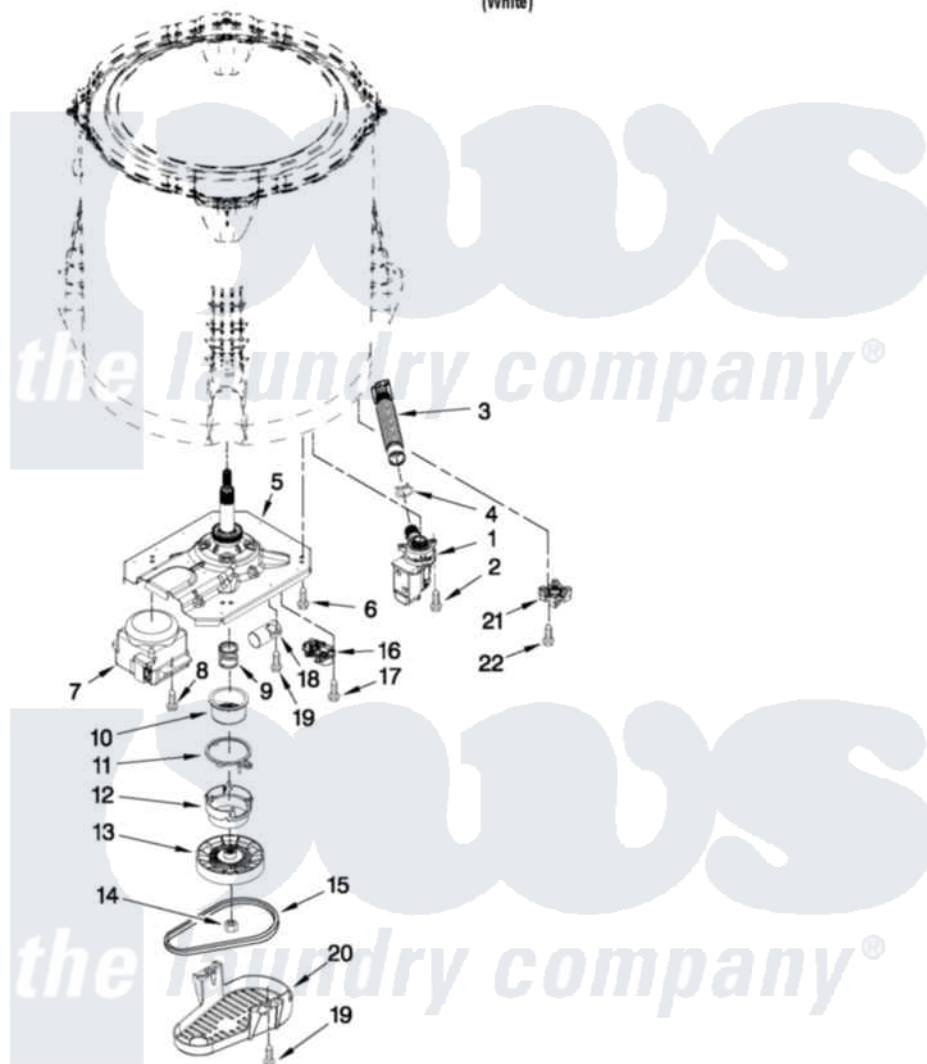

# Whirlpool 7MWTW1710YM0 04 - GEARCASE, MOTOR AND PUMP PARTS

## GEARCASE, MOTOR AND PUMP PARTS

For Model: 7MWTW1710YM0  
(White)

W10399651

FOR ORDERING INFORMATION REFER TO PARTS PRICE LIST

7

Whirlpool [Residential Whirlpool 7MWTW1710YM0 Washer Parts](#) Parts Diagram 04 - GEARCASE, MOTOR AND PUMP PARTS

[Click on the part number to view part](#)

Item	Original Part Number	Replaced By	Status	Part Description
1	<a href="#">W10276397</a>			Pump Assembly, Drain
2	<a href="#">W10004910</a>			Screw, 12-16 X 1-1/4
3	<a href="#">W10215091</a>			Hose, Inner Drain Assembly
4	8317496	<a href="#">285655</a>		Clamp, Hose
5	W10006378	<a href="#">W10473144</a>		Gearcase Assembly
6	<a href="#">W10249633</a>			Screw, 7.2-1.6 X 30
7	<a href="#">W10006415</a>			Motor, Drive
8	W10094780	<a href="#">W10182109</a>		Screw-Kit
9	W10006382	<a href="#">W10315818</a>		Cam
10	W10006352	<a href="#">W10315818</a>		Cam
11	W10006353	<a href="#">W10315818</a>		Cam
12	W10006354	<a href="#">W10315818</a>		Cam
13	<a href="#">W10006356</a>			Pulley
14	<a href="#">W10163336</a>			Nut, Pulley
15	<a href="#">W10006384</a>			Belt, Drive
16	<a href="#">W10006355</a>			Actuator, Shift

17	<a href="#">9741052</a>	Screw, 6-32 X 1.00
18	<a href="#">W10278556</a>	Capacitor, Motor Run
19	<a href="#">357640</a>	Screw And Washer
20	<a href="#">W10006383</a>	Shield, Pulley Cover
21	<a href="#">W10238318</a>	Counterweight
22	<a href="#">W10238319</a>	Screw, 8-18 X 1.00